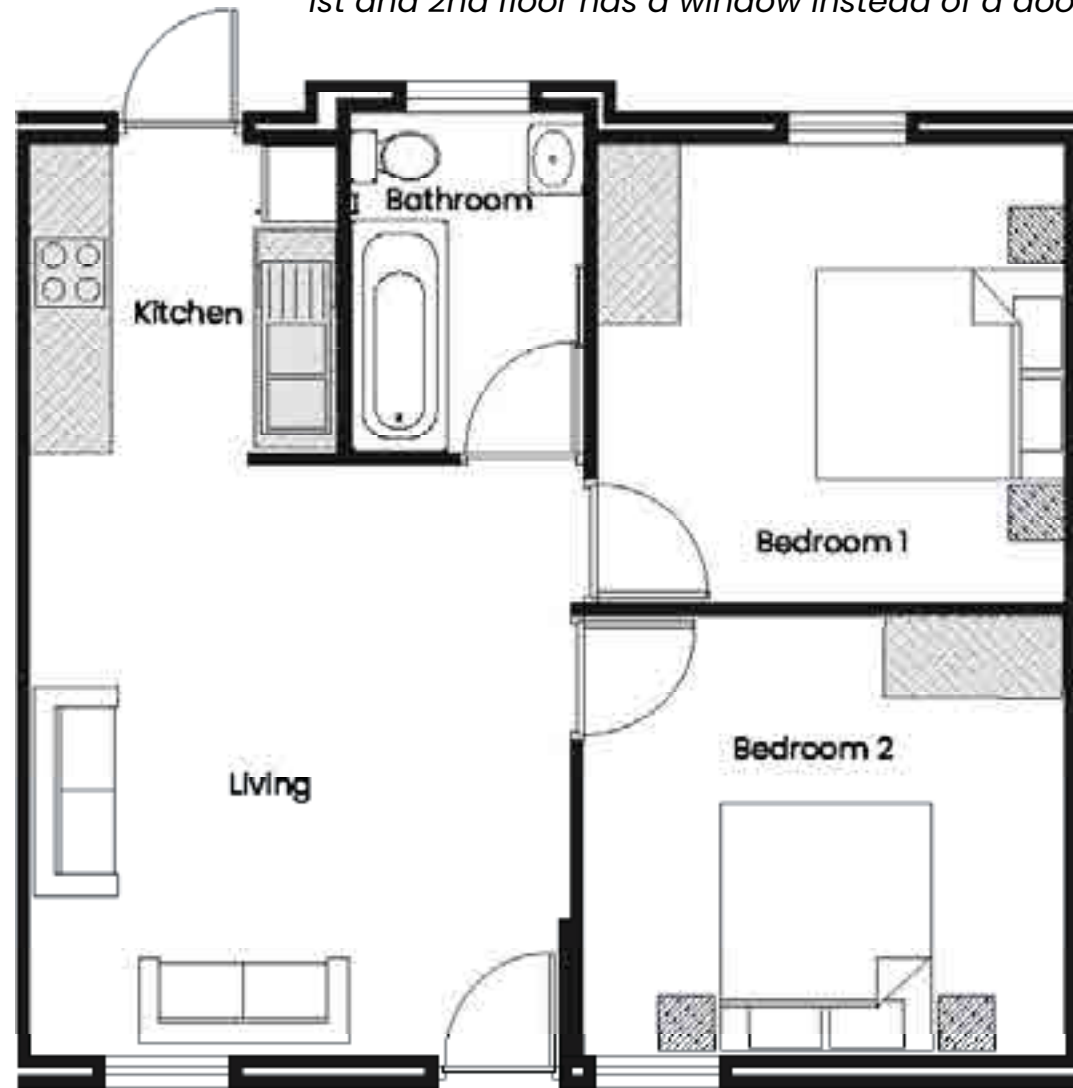

Southwark MEWS

CENTRE UNIT

TWO BEDROOM

1 Bathroom

Unit size: 54m²

**Typical ground floor plan,
1st and 2nd floor has a window instead of a door*

Southwark MEWS

END UNIT

TWO BEDROOM

1 Bathroom

Unit size: 54m²

**Typical ground floor plan,
1st and 2nd floor has a window instead of a door*