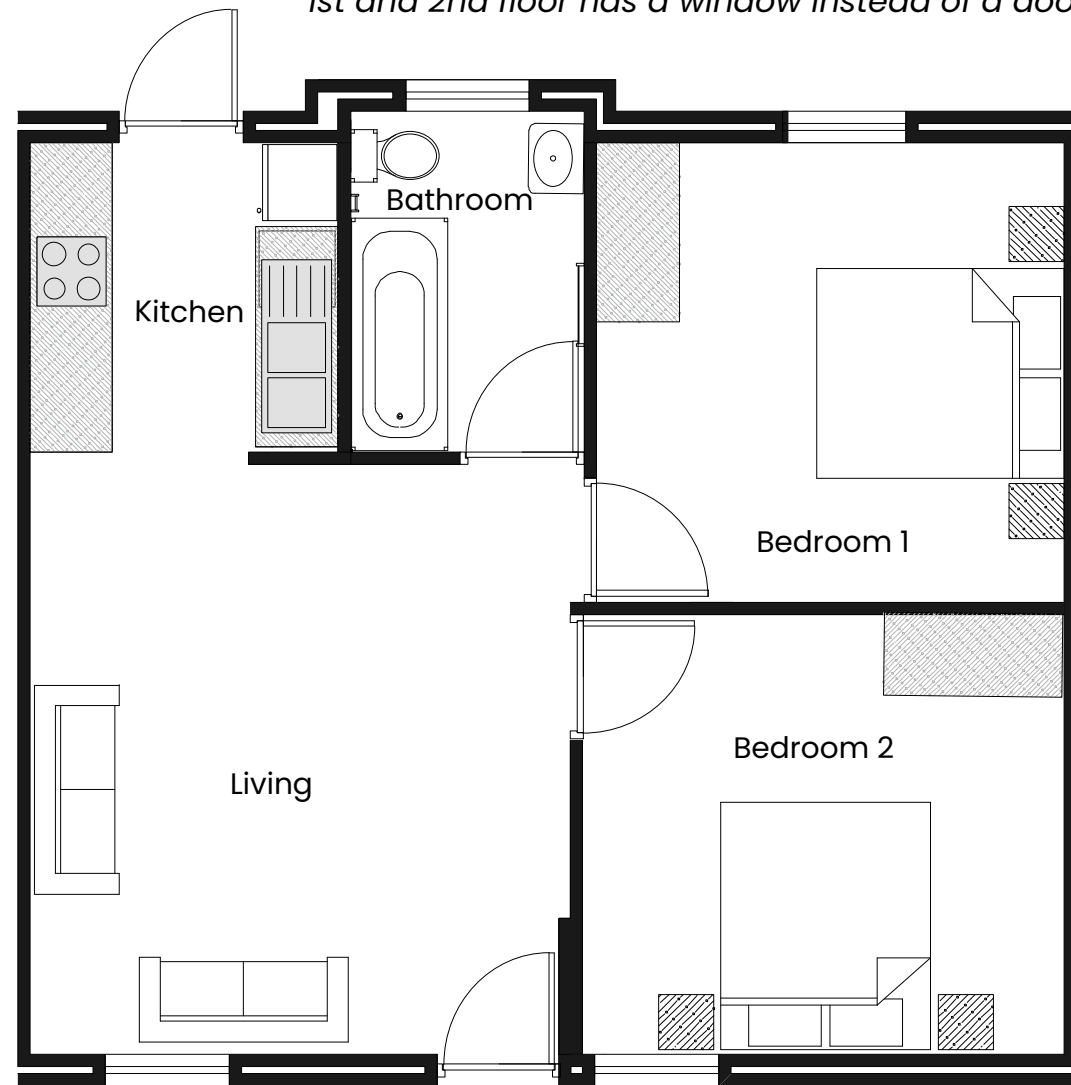

Meadowridge  
MEWS

**CENTRE UNIT**

**TWO BEDROOM**  
1 Bathroom

Unit size: 53m<sup>2</sup>

*\*Typical ground floor plan,  
1st and 2nd floor has a window instead of a door*

Meadowridge  
MEWS

END UNIT

TWO BEDROOM  
1 Bathroom

Unit size: 53m<sup>2</sup>

*\*Typical ground floor plan,  
1st and 2nd floor has a window instead of a door*