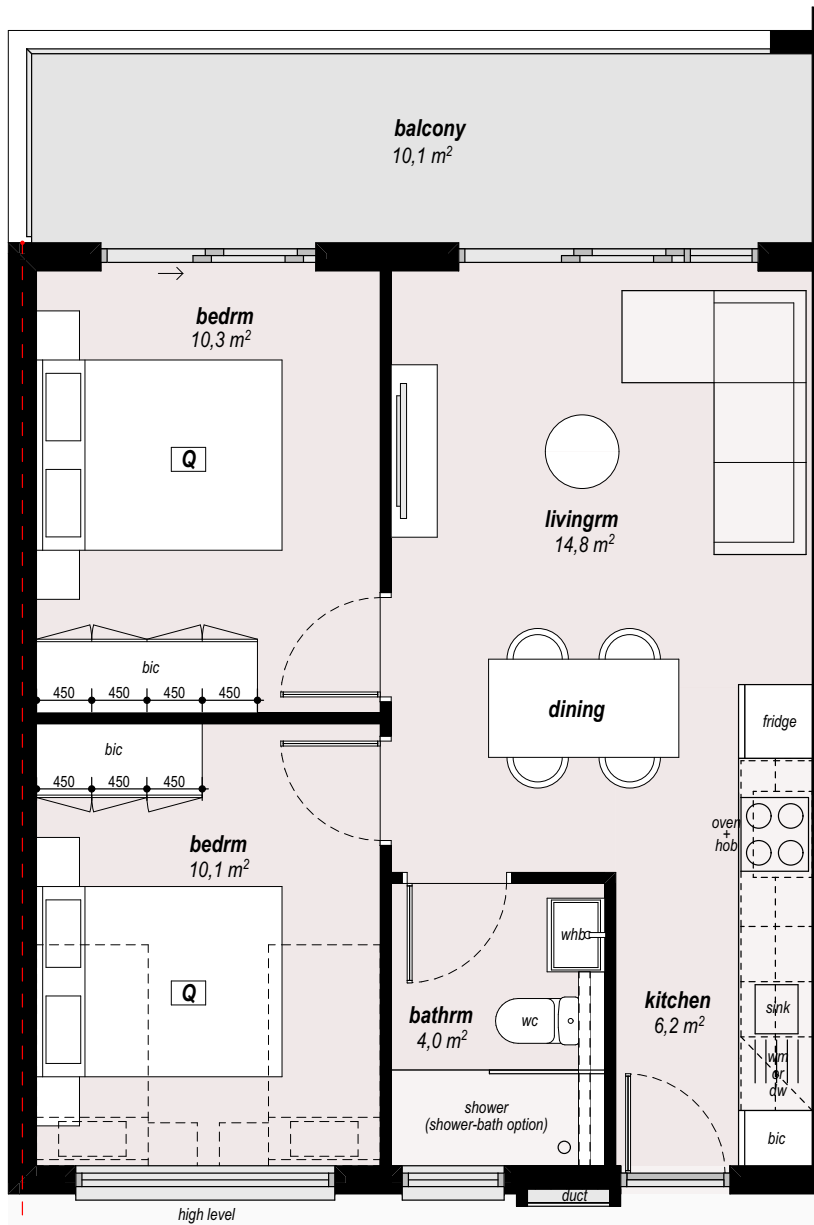

KLEIJNE

WINGERD

ground floor
private garden

Unit size: 38,4 m²

Patio size: 5,6 m²

UNIT TYPE 1a

KLEIJNE

WINGERD

ground floor
private garden

Unit size: 38,4 m²

Patio size: 5,6 m²

UNIT TYPE 1b

KLEIJNE

WINGERD

Unit size: 50,5 m²

Patio size: 6,2 m²

UNIT TYPE 2a

KLEIJNE

WINGERD

Unit size: 50,8 m²

Patio size: 10,1 m²

UNIT TYPE 2c

KLEIJNE

WINGERD

Unit size:	70,8 m ²
Patio size:	8 m ²
Porch size:	1.8 m ²

UNIT TYPE 3a