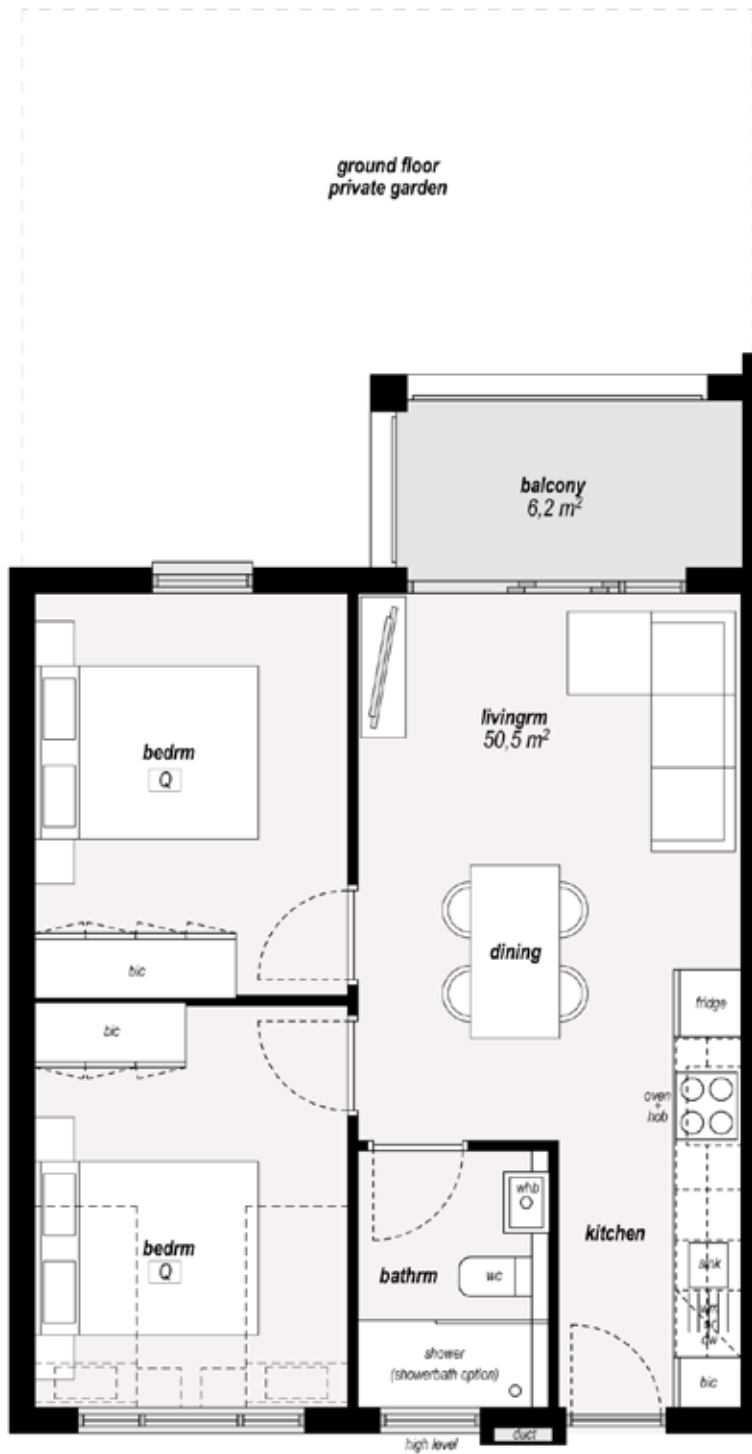

KLEIJNE

WINGERD

ground floor
private garden

Unit size: 38,4 m²

Patio size: 5,6 m²

UNIT TYPE 1a

KLEIJNE

WINGERD

ground floor
private garden

Unit size: 38,4 m²

Patio size: 5,6 m²

UNIT TYPE 1b

KLEIJNE

WINGERD

Unit size: 50,5 m²

Patio size: 6,2 m²

UNIT TYPE 2a

KLEIJNE

WINGERD

Unit size: 50,8 m²

Patio size: 10,1 m²

UNIT TYPE 2c

KLEIJNE

WINGERD

Unit size:	70,8 m ²
Patio size:	8 m ²
Porch size:	1.8 m ²

UNIT TYPE 3a