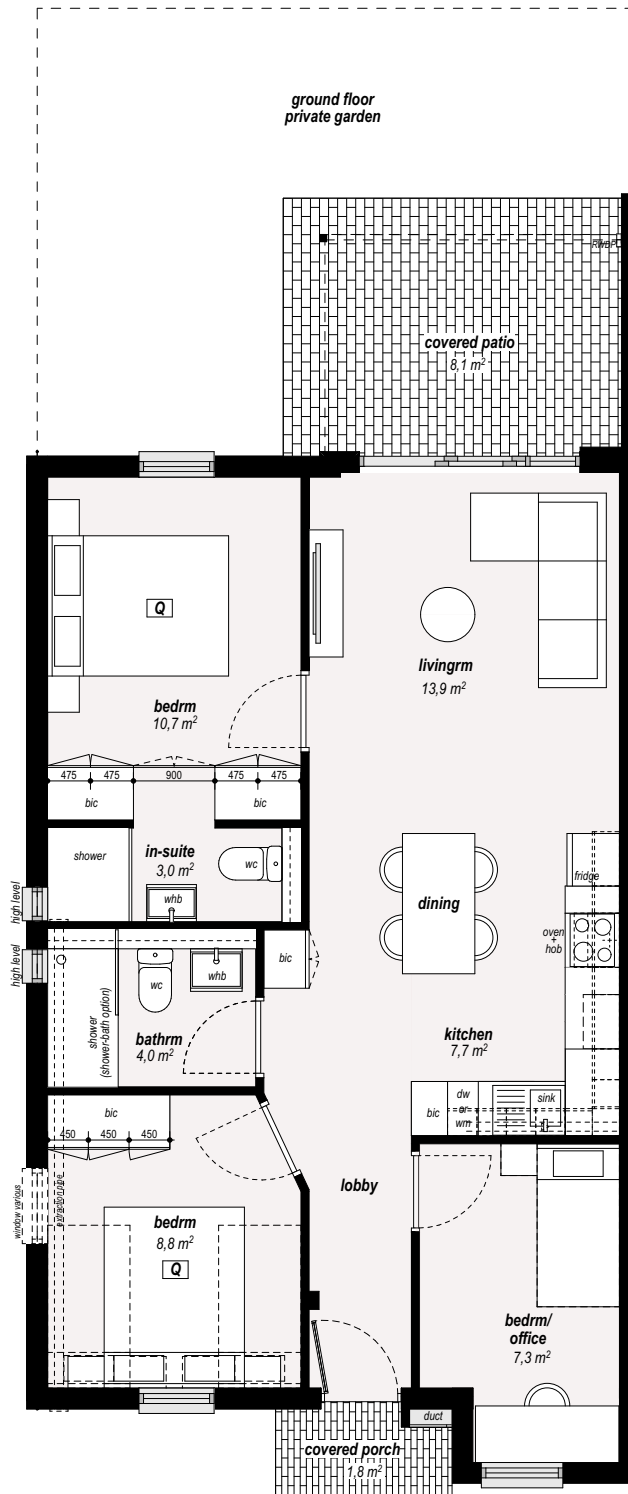

KLEIJNE

WINGERD

ground floor
private garden

Unit size: 38,4 m²

Patio size: 5,6 m²

UNIT TYPE 1a

KLEIJNE

WINGERD

ground floor
private garden

Unit size: 38,4 m²

Patio size: 5,6 m²

UNIT TYPE 1b

KLEIJNE

WINGERD

Unit size: 50,5 m²

Patio size: 6,2 m²

UNIT TYPE 2a

KLEIJNE

WINGERD

Unit size: 50,8 m²

Patio size: 10,1 m²

UNIT TYPE 2c

KLEIJNE

WINGERD

Unit size:	70,8 m ²
Patio size:	8 m ²
Porch size:	1.8 m ²

UNIT TYPE 3a