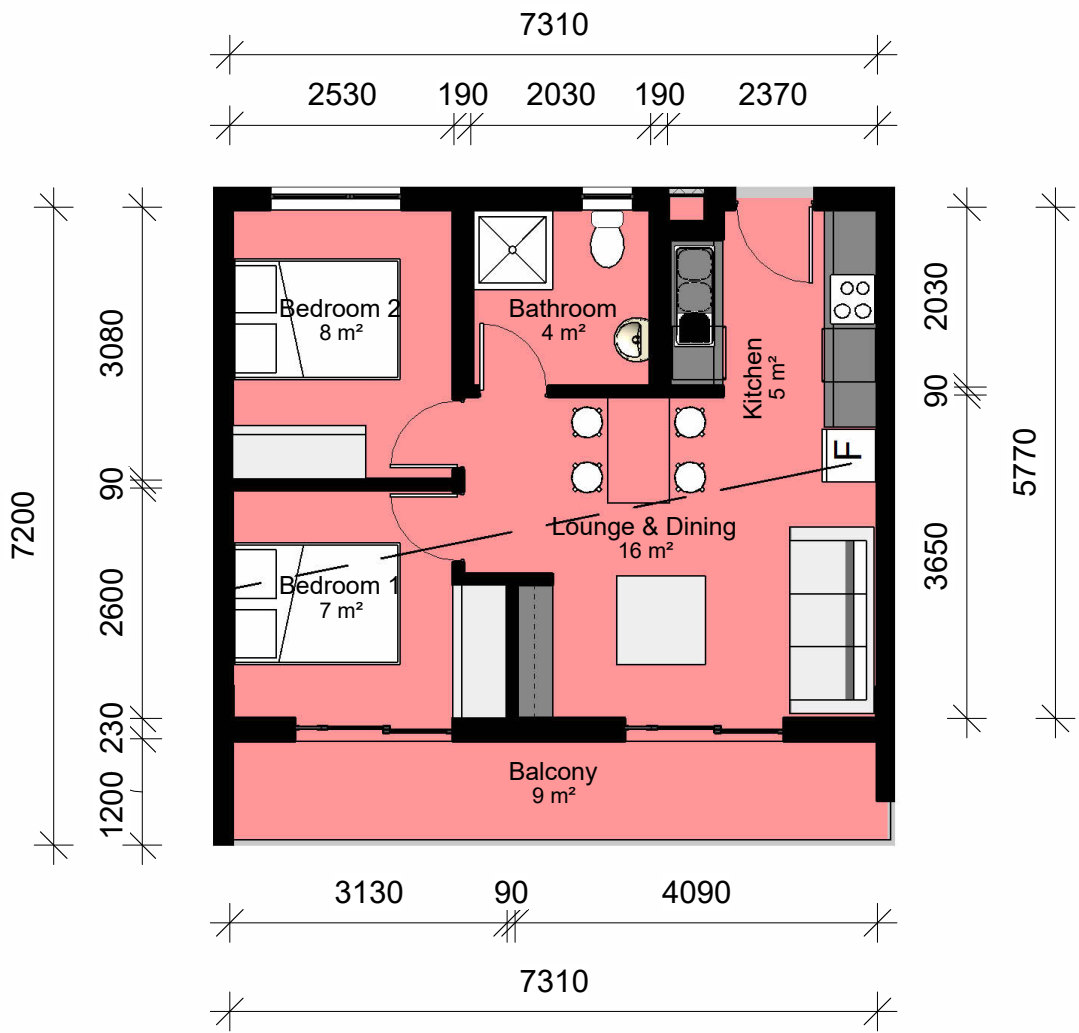

THE Radley

UNIT TYPE 2A

total 45m²

THE Radley

UNIT TYPE 2B

total

45m²

THE Radley

UNIT TYPE 2C

unit	45m ²
balcony	5m ²
total	50m²

THE Radley

UNIT TYPE 2D

unit	45m ²
balcony	5m ²
total	50m²

THE Radley

UNIT TYPE 3

unit	50m ²
balcony	5m ²
total	55m²

THE Radley

UNIT TYPE 4

total

32m²

THE Radley

UNIT TYPE 6A

unit 45m²
balcony 10m²

total 55m²

THE Radley

UNIT TYPE 6B

unit	45m ²
balcony	10m ²
total	55m²