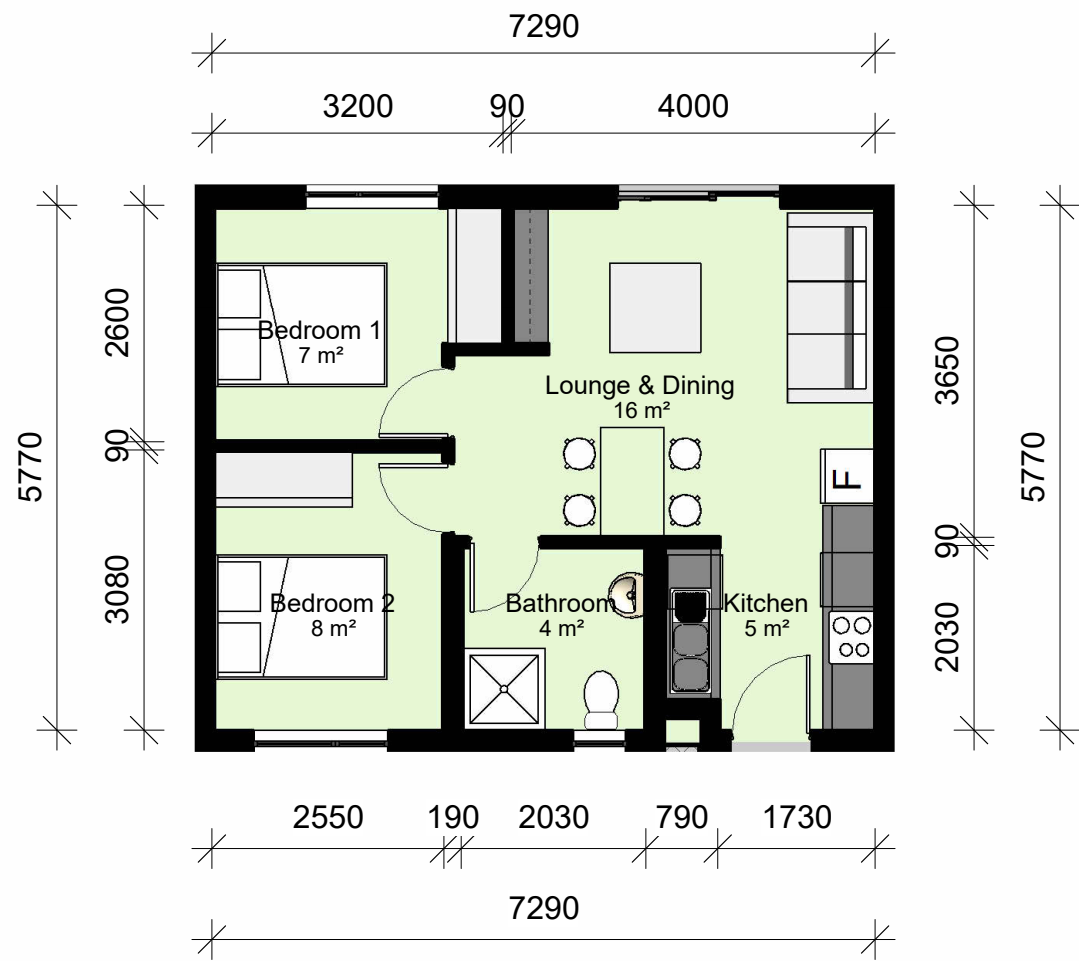

THE Radley

UNIT TYPE 2A

total 45m²

THE Radley

UNIT TYPE 2B

total

45m²

THE Radley

UNIT TYPE 2C

unit	45m ²
balcony	5m ²
total	50m²

THE Radley

UNIT TYPE 2D

unit	45m ²
balcony	5m ²
total	50m²

THE Radley

UNIT TYPE 3

unit	50m ²
balcony	5m ²
total	55m²

THE Radley

UNIT TYPE 4

total

32m²

THE Radley

UNIT TYPE 6A

unit 45m²
balcony 10m²

total 55m²

THE Radley

UNIT TYPE 6B

unit	45m ²
balcony	10m ²
total	55m²