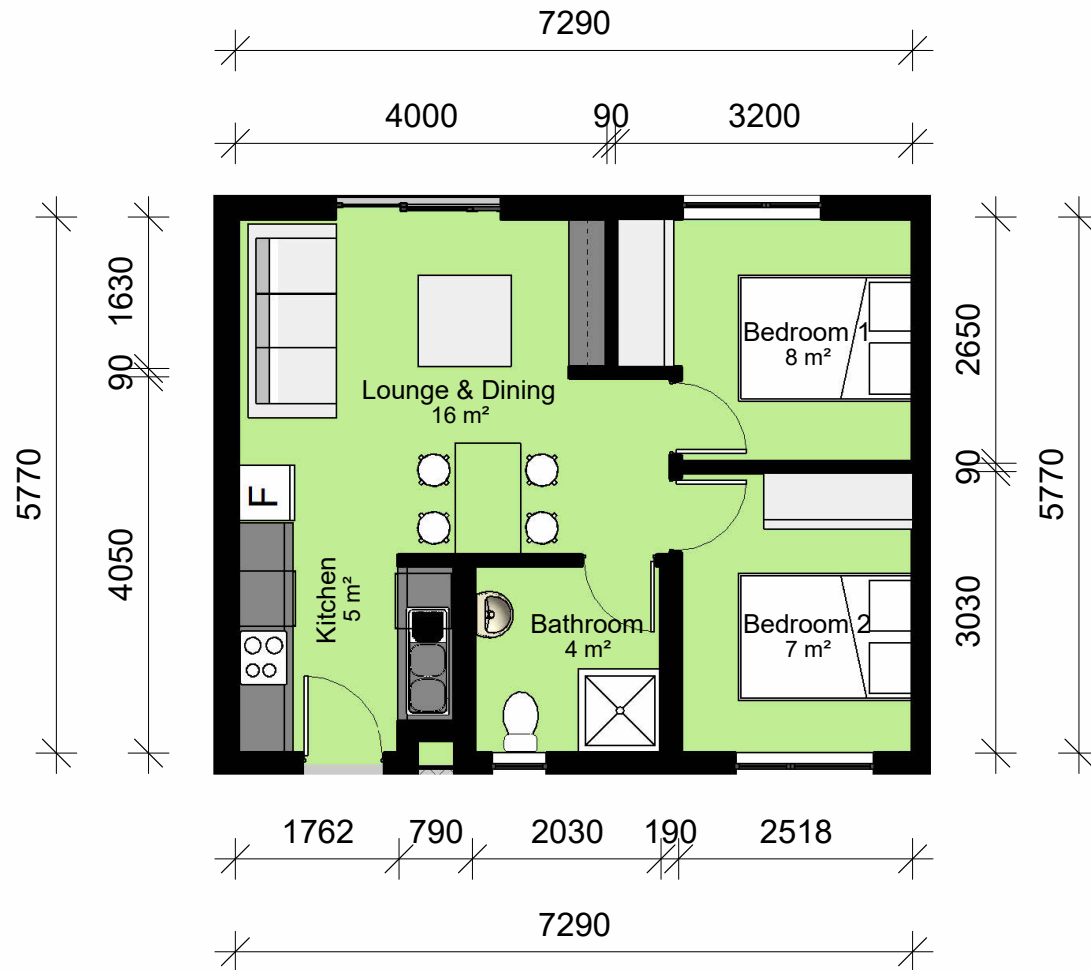

THE Radley

UNIT TYPE 2A

total 45m²

THE Radley

UNIT TYPE 2B

total

45m²

THE Radley

UNIT TYPE 2C

unit	45m ²
balcony	5m ²
total	50m²

THE Radley

UNIT TYPE 2D

unit	45m ²
balcony	5m ²
total	50m²

THE Radley

UNIT TYPE 3

unit	50m ²
balcony	5m ²
total	55m²

THE Radley

UNIT TYPE 4

total

32m²

THE Radley

UNIT TYPE 6A

unit 45m²
balcony 10m²

total 55m²

THE Radley

UNIT TYPE 6B

unit	45m ²
balcony	10m ²
total	55m²