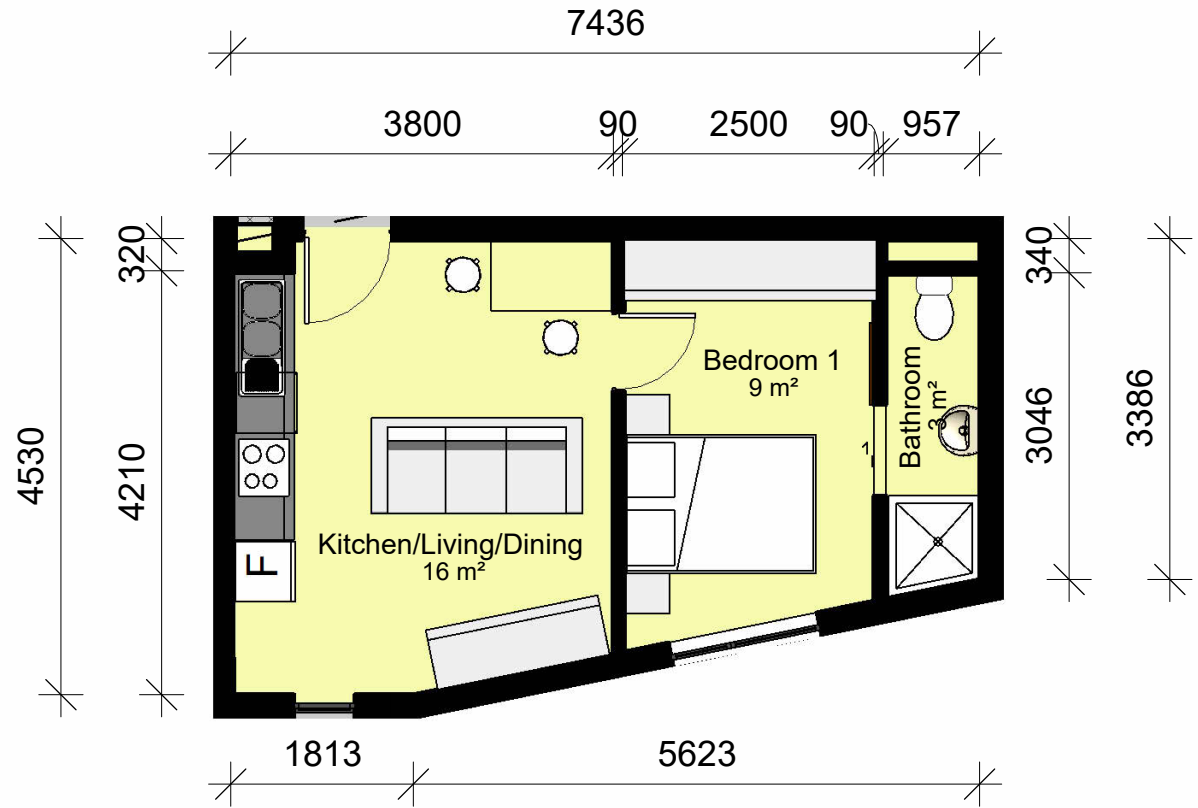

THE Radley

UNIT TYPE 2A

total 45m²

THE Radley

UNIT TYPE 2B

total

45m²

THE Radley

UNIT TYPE 2C

unit	45m ²
balcony	5m ²
total	50m²

THE Radley

UNIT TYPE 2D

unit	45m ²
balcony	5m ²
total	50m²

THE Radley

UNIT TYPE 3

unit	50m ²
balcony	5m ²
total	55m²

THE Radley

UNIT TYPE 4

total

32m²

THE Radley

UNIT TYPE 6A

unit 45m²
balcony 10m²

total 55m²

THE Radley

UNIT TYPE 6B

unit	45m ²
balcony	10m ²
total	55m²