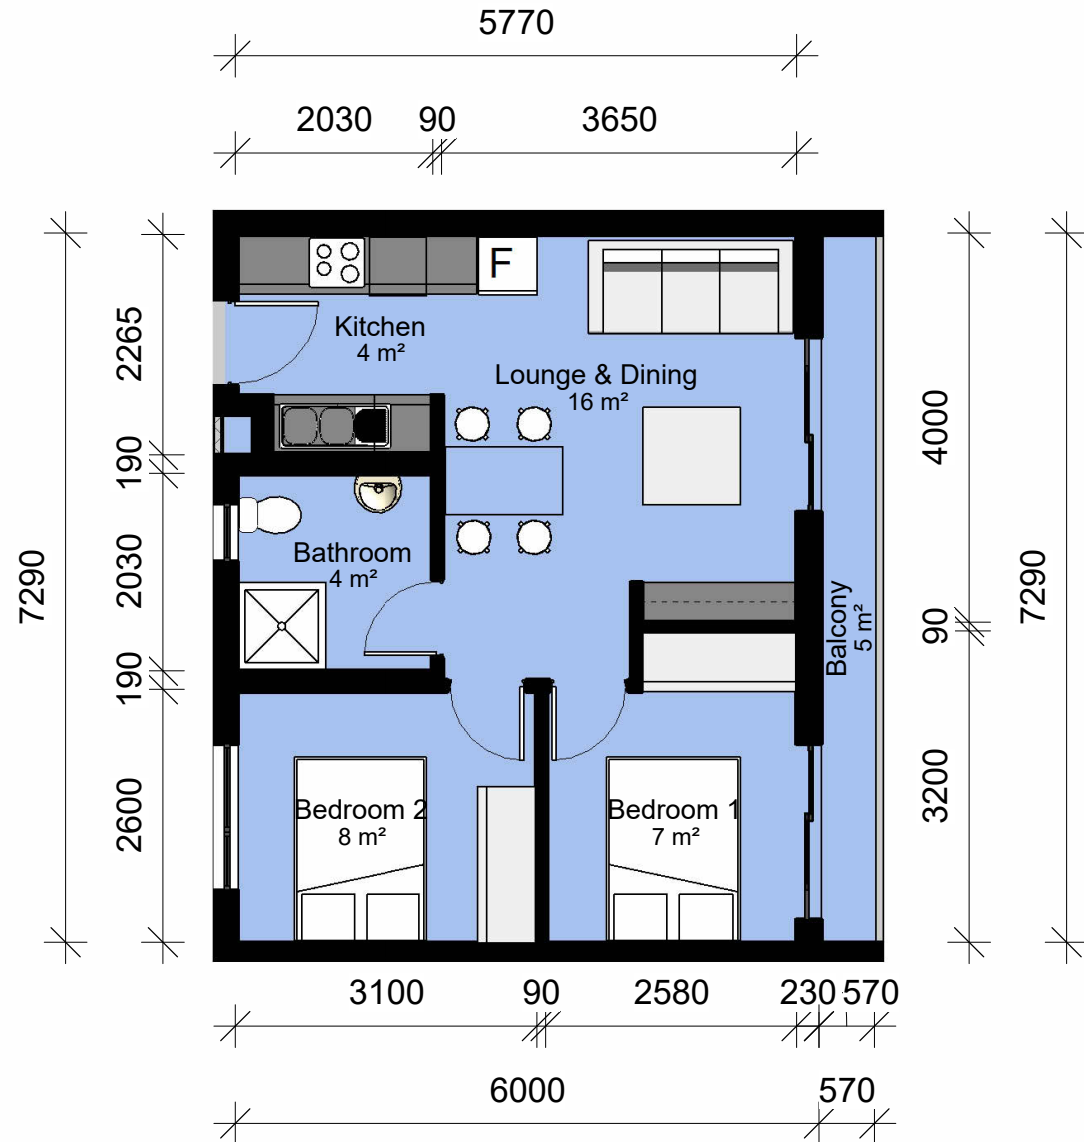

THE Radley

UNIT TYPE 2A

total 45m²

THE Radley

UNIT TYPE 2B

total

45m²

THE Radley

UNIT TYPE 2C

unit	45m ²
balcony	5m ²
total	50m²

THE Radley

UNIT TYPE 2D

unit	45m ²
balcony	5m ²
total	50m²

THE Radley

UNIT TYPE 3

unit	50m ²
balcony	5m ²
total	55m²

THE Radley

UNIT TYPE 4

total

32m²

THE Radley

UNIT TYPE 6A

unit 45m²
balcony 10m²

total 55m²

THE Radley

UNIT TYPE 6B

unit	45m ²
balcony	10m ²
total	55m²