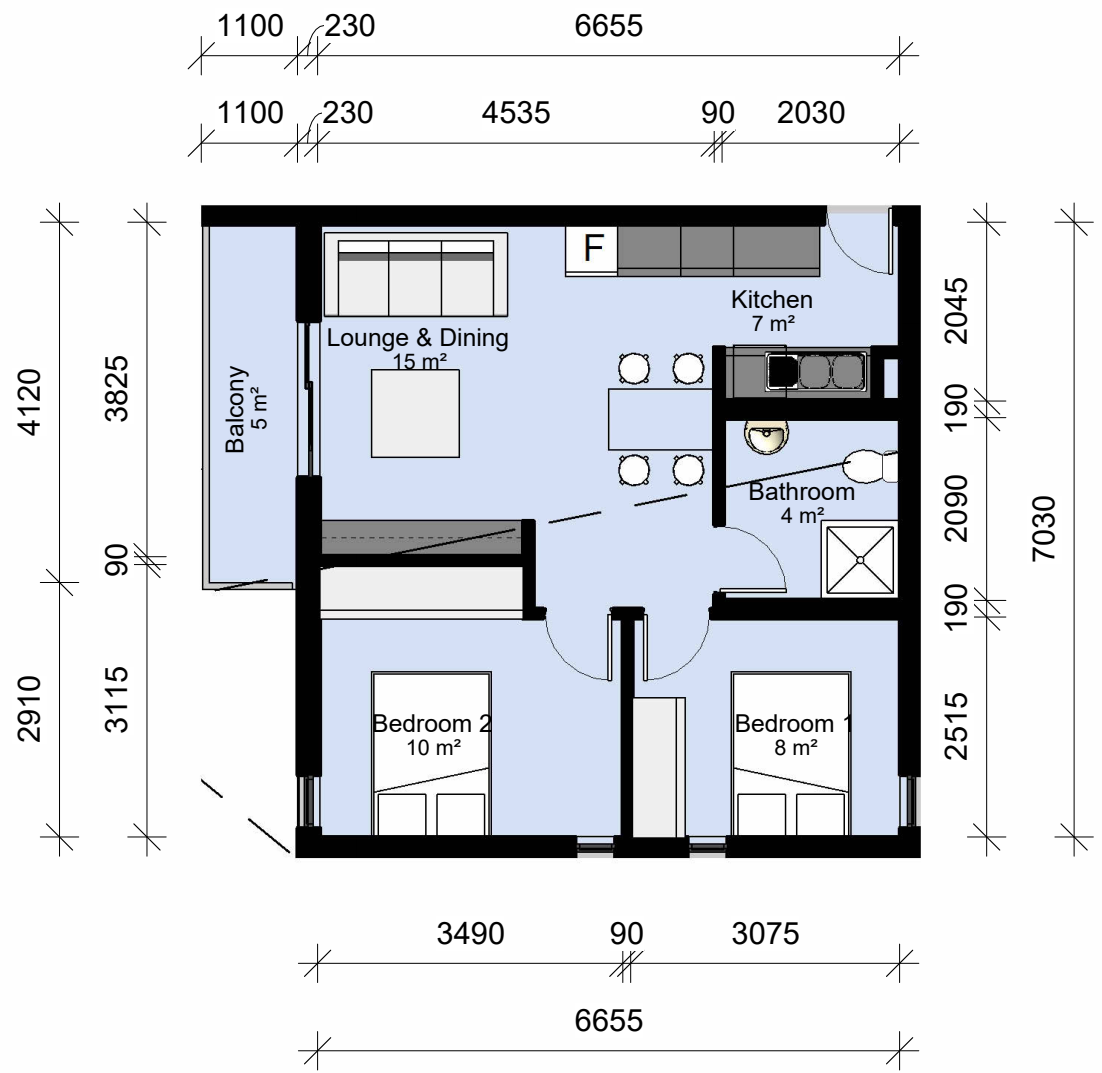

THE Radley

UNIT TYPE 2A

total 45m²

THE Radley

UNIT TYPE 2B

total

45m²

THE Radley

UNIT TYPE 2C

unit	45m ²
balcony	5m ²
total	50m²

THE Radley

UNIT TYPE 2D

unit	45m ²
balcony	5m ²
total	50m²

THE Radley

UNIT TYPE 3

unit	50m ²
balcony	5m ²
total	55m²

THE Radley

UNIT TYPE 4

total

32m²

THE Radley

UNIT TYPE 6A

unit 45m²
balcony 10m²

total 55m²

THE Radley

UNIT TYPE 6B

unit	45m ²
balcony	10m ²
total	55m²