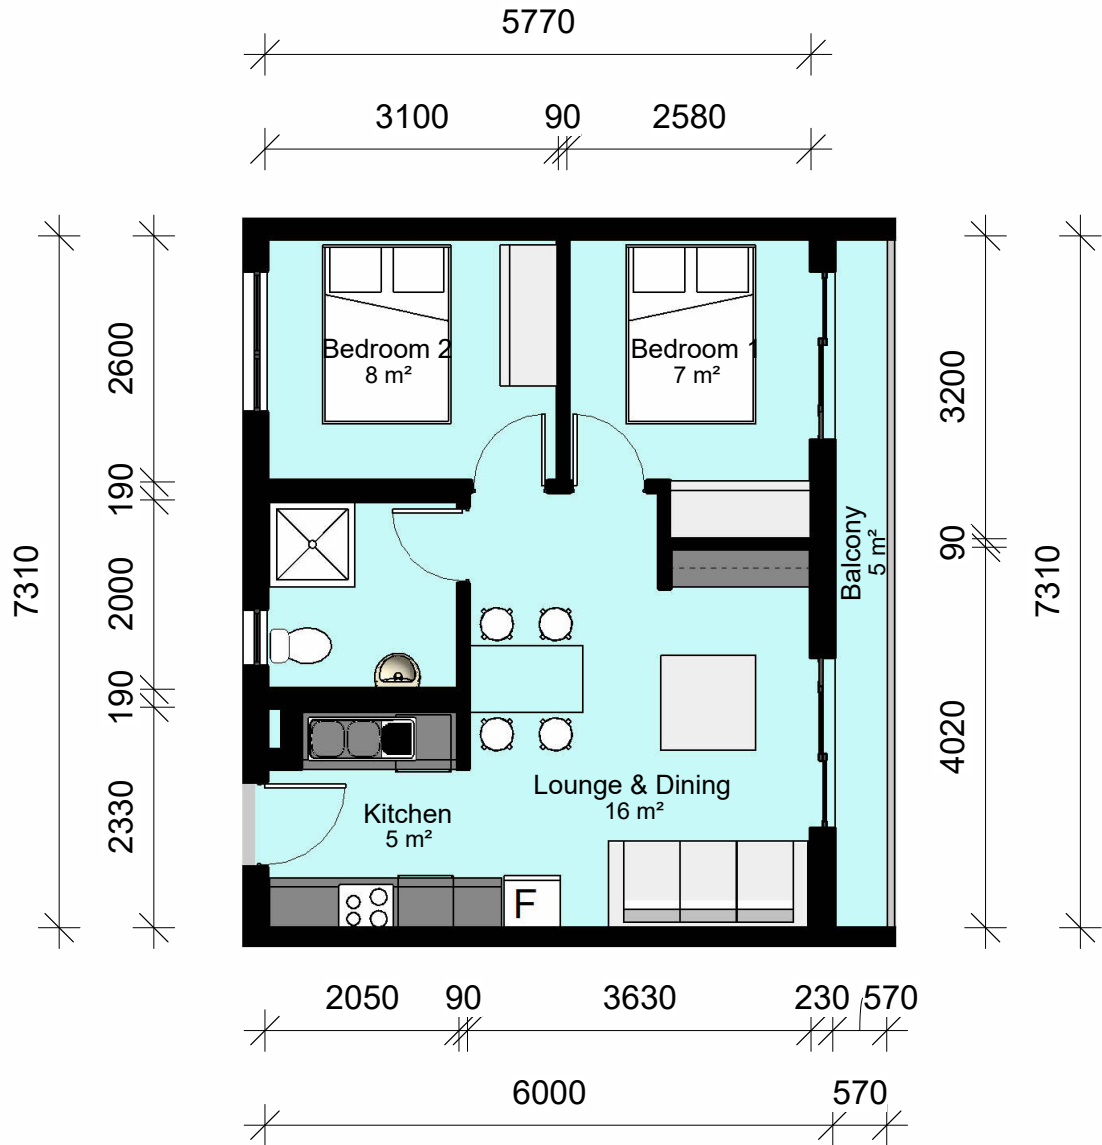

THE Radley

UNIT TYPE 2A

total 45m²

THE Radley

UNIT TYPE 2B

total

45m²

THE Radley

UNIT TYPE 2C

unit	45m ²
balcony	5m ²
total	50m²

THE Radley

UNIT TYPE 2D

unit	45m ²
balcony	5m ²
total	50m²

THE Radley

UNIT TYPE 3

unit	50m ²
balcony	5m ²
total	55m²

THE Radley

UNIT TYPE 4

total

32m²

THE Radley

UNIT TYPE 6A

unit 45m²
balcony 10m²

total 55m²

THE Radley

UNIT TYPE 6B

unit	45m ²
balcony	10m ²
total	55m²