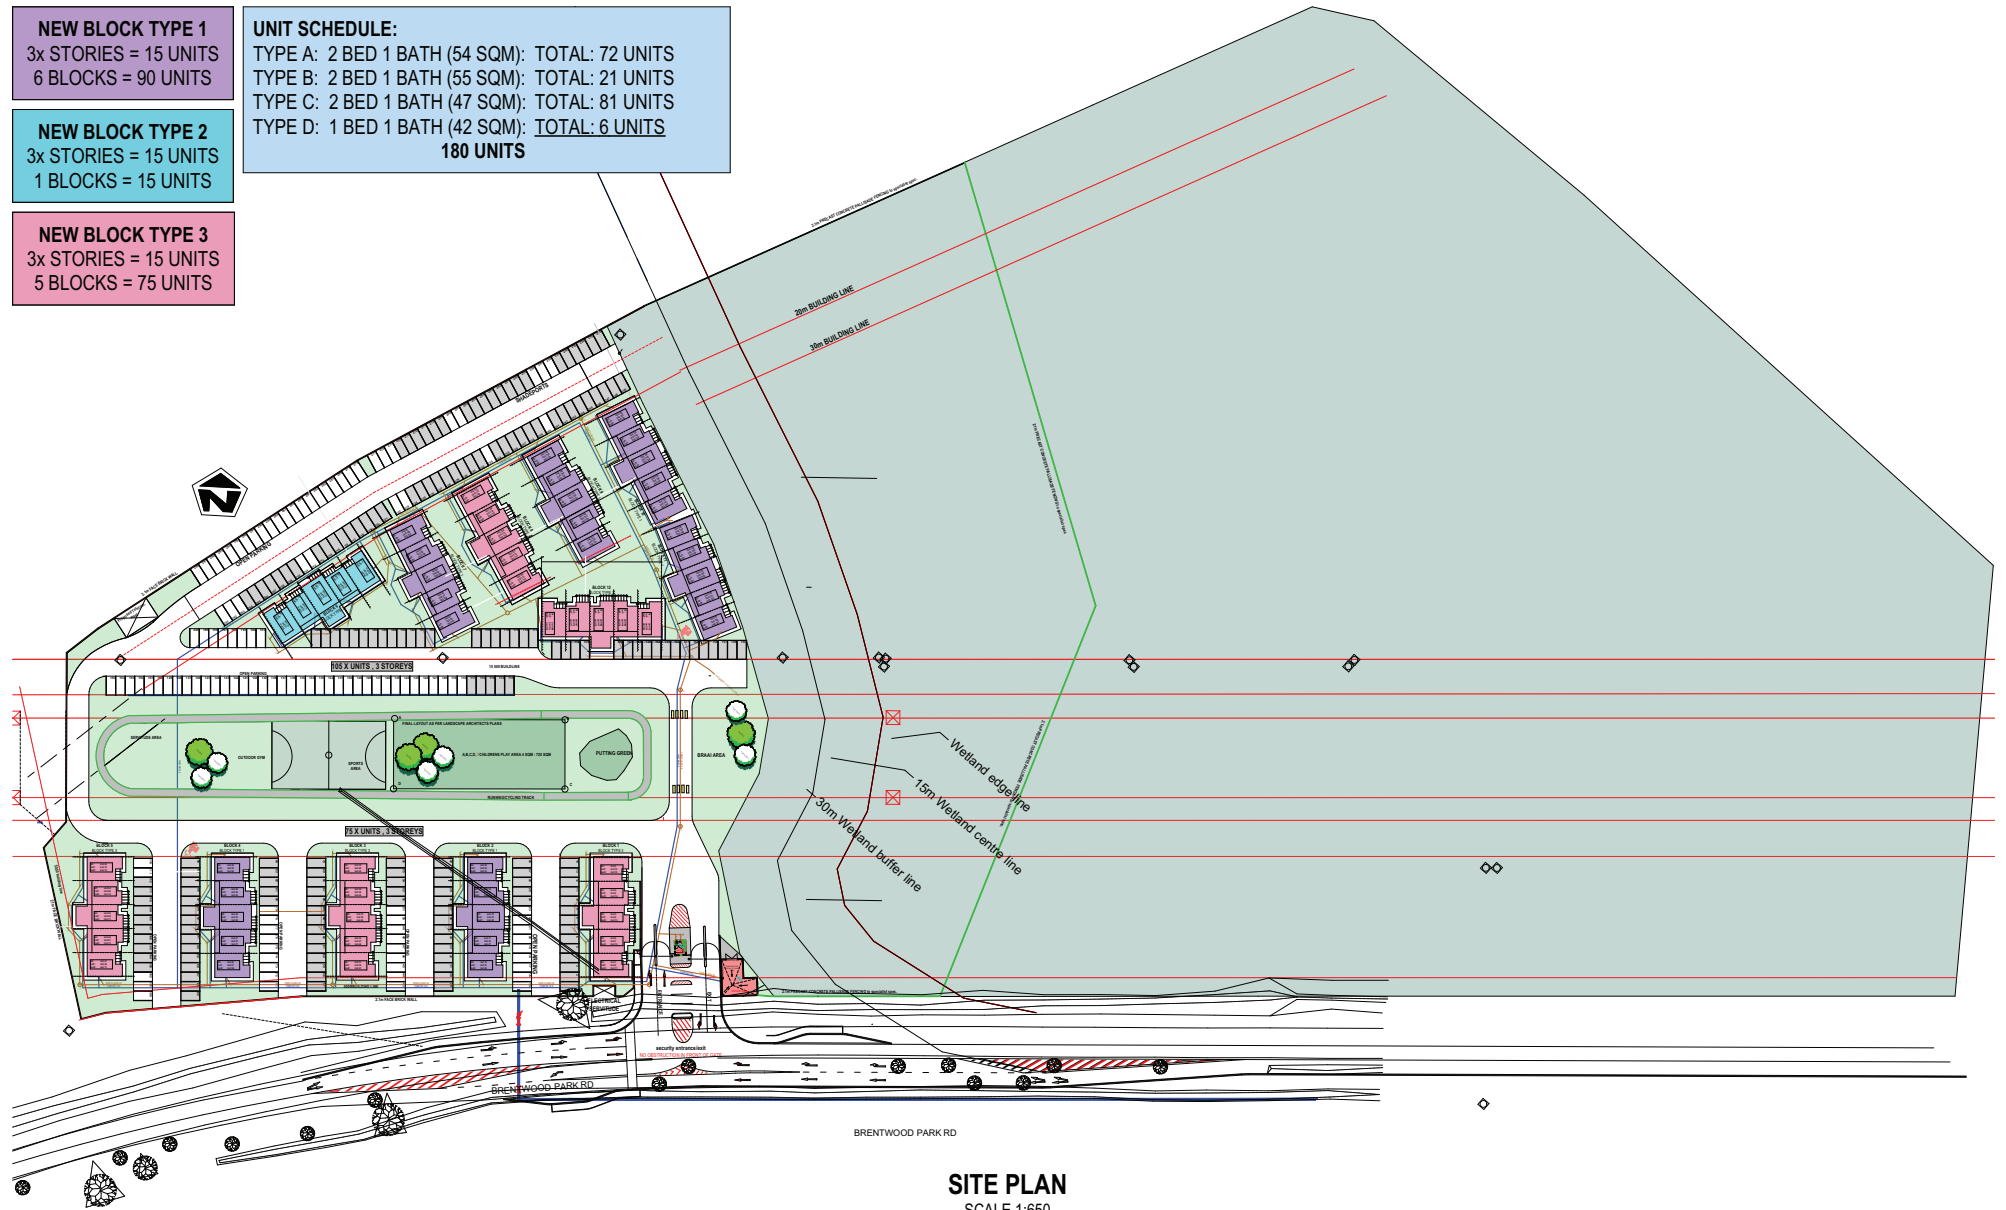

### NEW BLOCK TYPE 2

3x STORIES = 15 UNITS  
1 BLOCKS = 15 UNITS

### NEW BLOCK TYPE 3

3x STORIES = 15 UNITS  
5 BLOCKS = 75 UNITS

### UNIT SCHEDULE:

TYPE A: 2 BED 1 BATH (54 SQM): TOTAL: 72 UNITS  
TYPE B: 2 BED 1 BATH (55 SQM): TOTAL: 21 UNITS  
TYPE C: 2 BED 1 BATH (47 SQM): TOTAL: 81 UNITS  
TYPE D: 1 BED 1 BATH (42 SQM): TOTAL: 6 UNITS  
**180 UNITS**

**SITE PLAN**  
SCALE 1:650