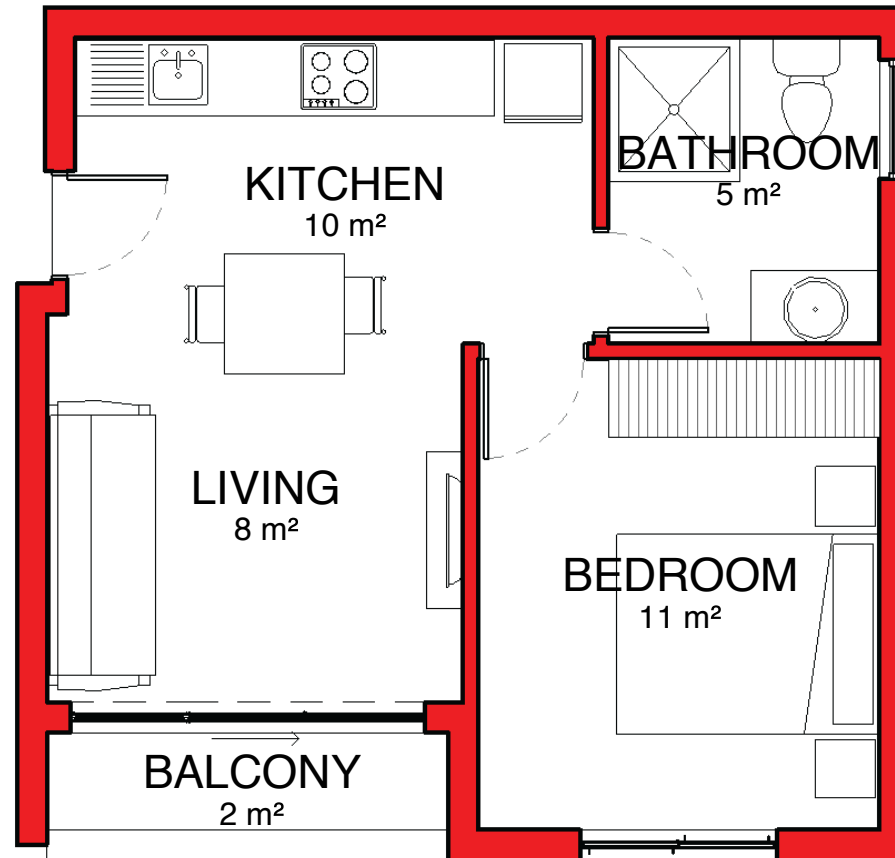

UNIT TYPE 1

1 Bedrooms
1 Bathrooms

Unit size: 42m²

UNIT TYPE 2

2 Bedrooms
2 Bathrooms

Unit size:

61m²