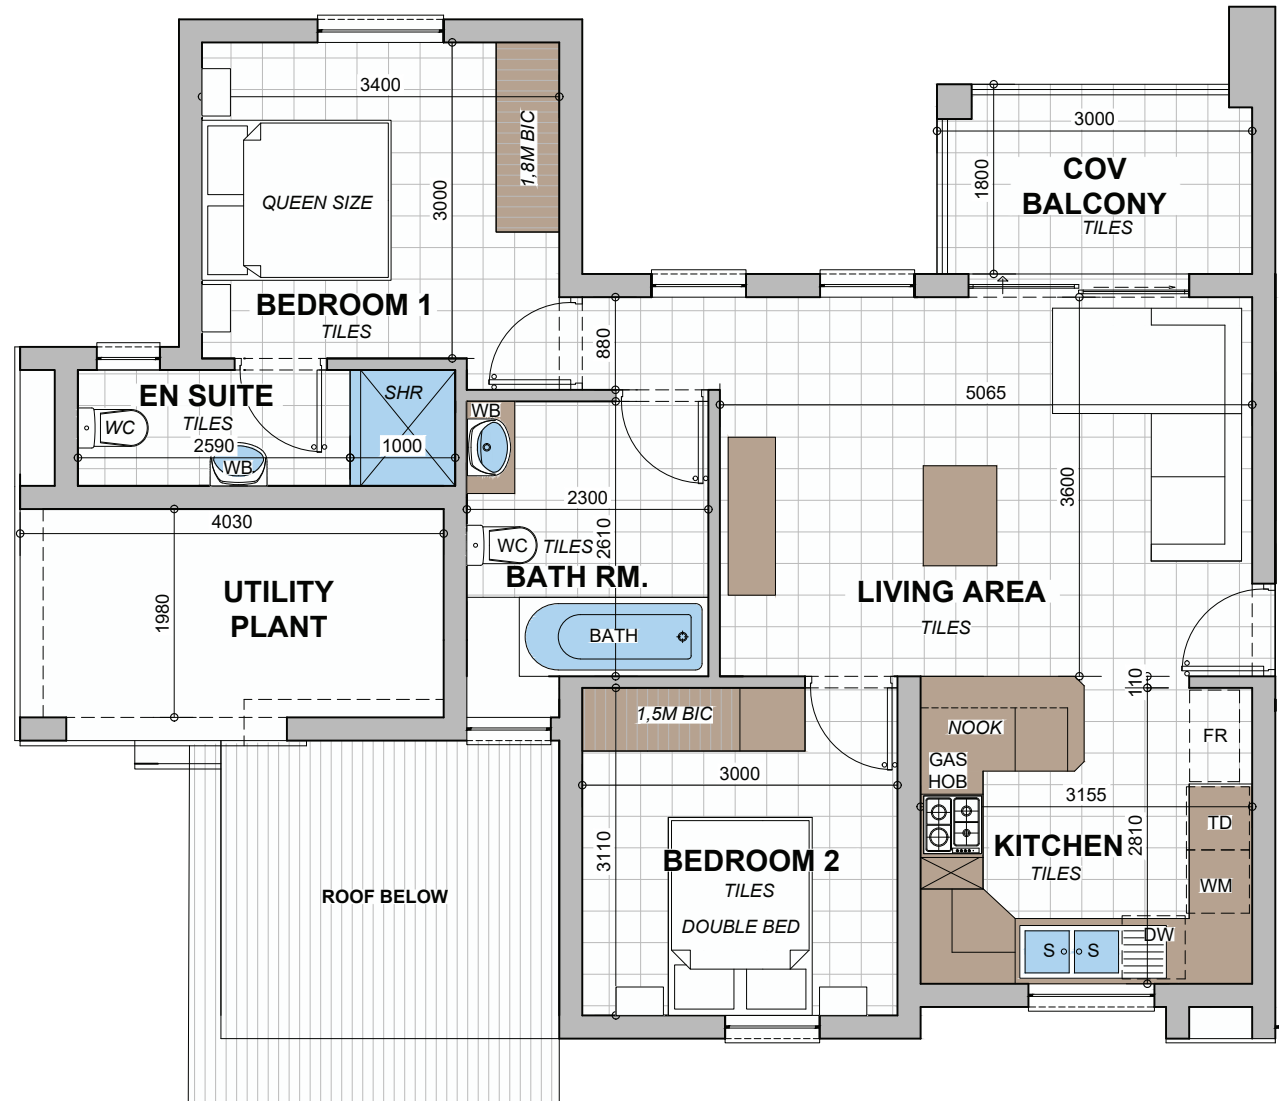

NIMBATI RESIDENCE

UNIT TYPE A

2 Bedrooms
2 Bathrooms

Unit size:	70m ²
Covered balcony	6m ²
Sub total	76m ²
Double carport	25m ²
TOTAL	101m²

UNIT TYPE B

2 Bedrooms
2 Bathrooms

Unit size:	77,45m ²
Covered balcony	6m ²
Sub total	83,45m ²
Double carport	25m ²
TOTAL	108,45m²

NIMBATI RESIDENCE

UNIT TYPE C

3 Bedrooms
2 Bathrooms

Unit size:	88m ²
Covered balcony	6m ²
Sub total	94m ²
Double carport	25m ²
TOTAL	119m²