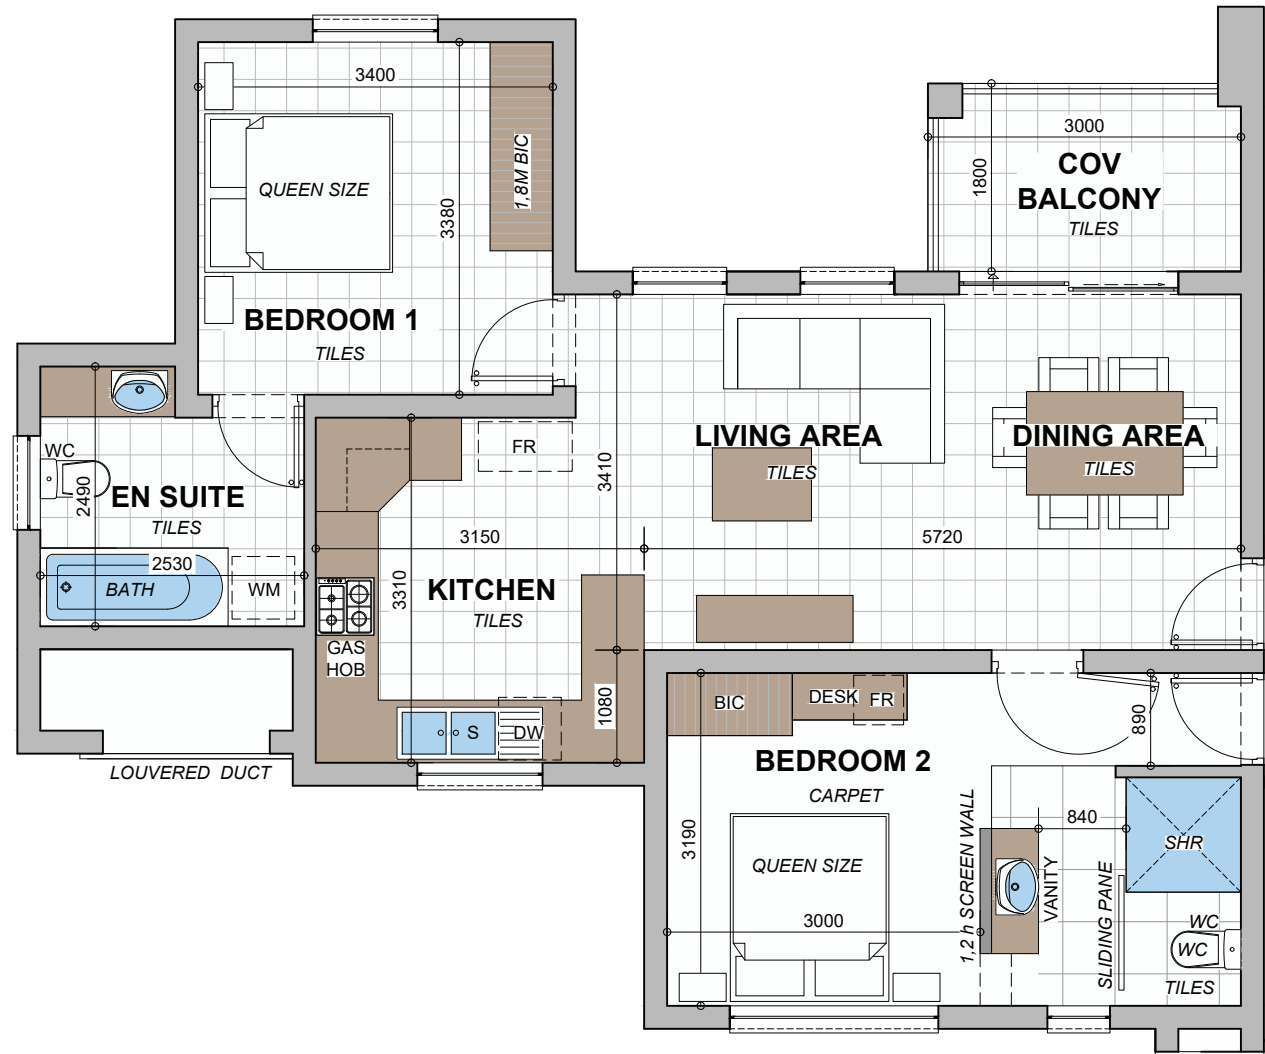

NIMBATI RESIDENCE

UNIT TYPE A

2 Bedrooms
2 Bathrooms

Unit size:	70m ²
Covered balcony	6m ²
Sub total	76m ²
Double carport	25m ²
TOTAL	101m²

UNIT TYPE B

2 Bedrooms
2 Bathrooms

Unit size:	77,45m ²
Covered balcony	6m ²
Sub total	83,45m ²
Double carport	25m ²
TOTAL	108,45m²

NIMBATI RESIDENCE

UNIT TYPE C

3 Bedrooms
2 Bathrooms

Unit size:	88m ²
Covered balcony	6m ²
Sub total	94m ²
Double carport	25m ²
TOTAL	119m²