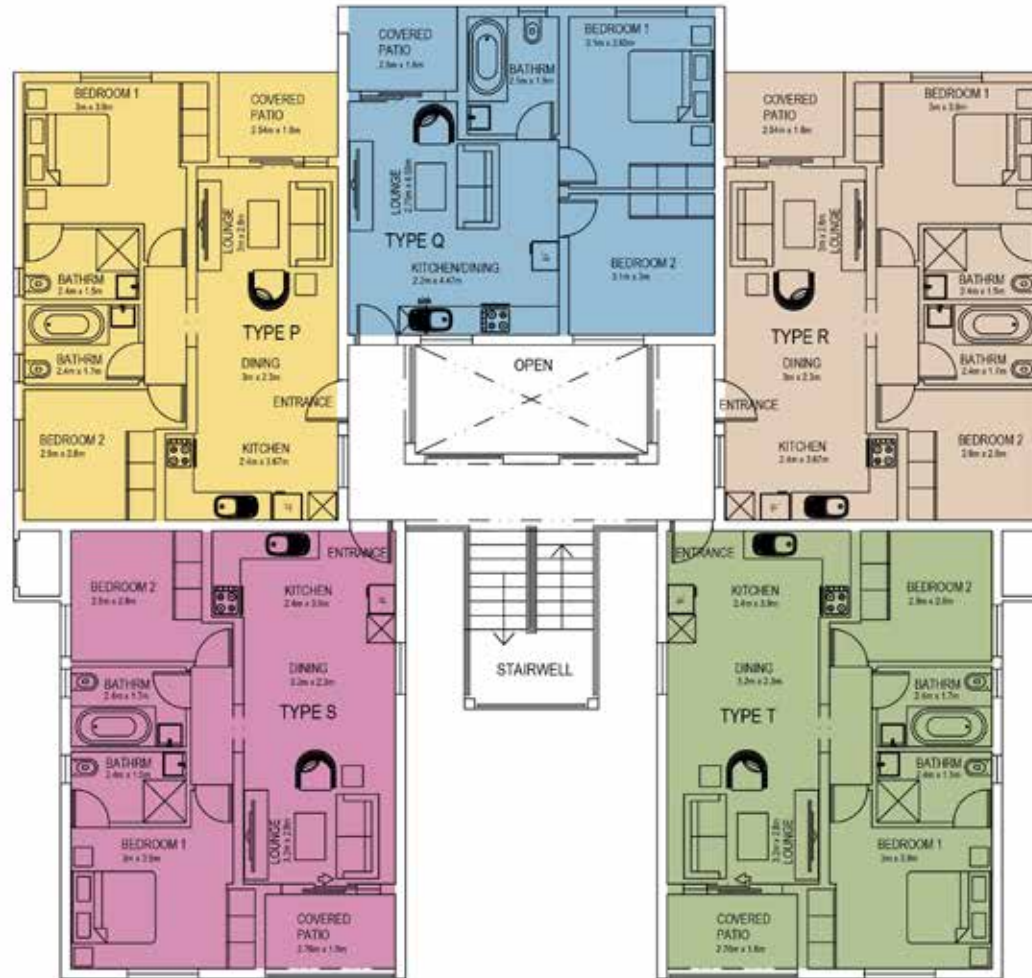

# KIERLAND SKYE

BRENTWOOD PARK

**GROUND FLOOR**

# KIERLAND SKYE

BRENTWOOD PARK

TYPICAL FF  
BLOCK D & E:

KEY	
	TYPE P
	TYPE Q
	TYPE R
	TYPE S
	TYPE T

FIRST FLOOR

# KIERLAND SKYE

BRENTWOOD PARK

TYPICAL SF  
BLOCK D:

KEY	
Yellow	TYPE P
Blue	TYPE Q
Orange	TYPE R
Pink	TYPE S
Green	TYPE T

**SECOND FLOOR**