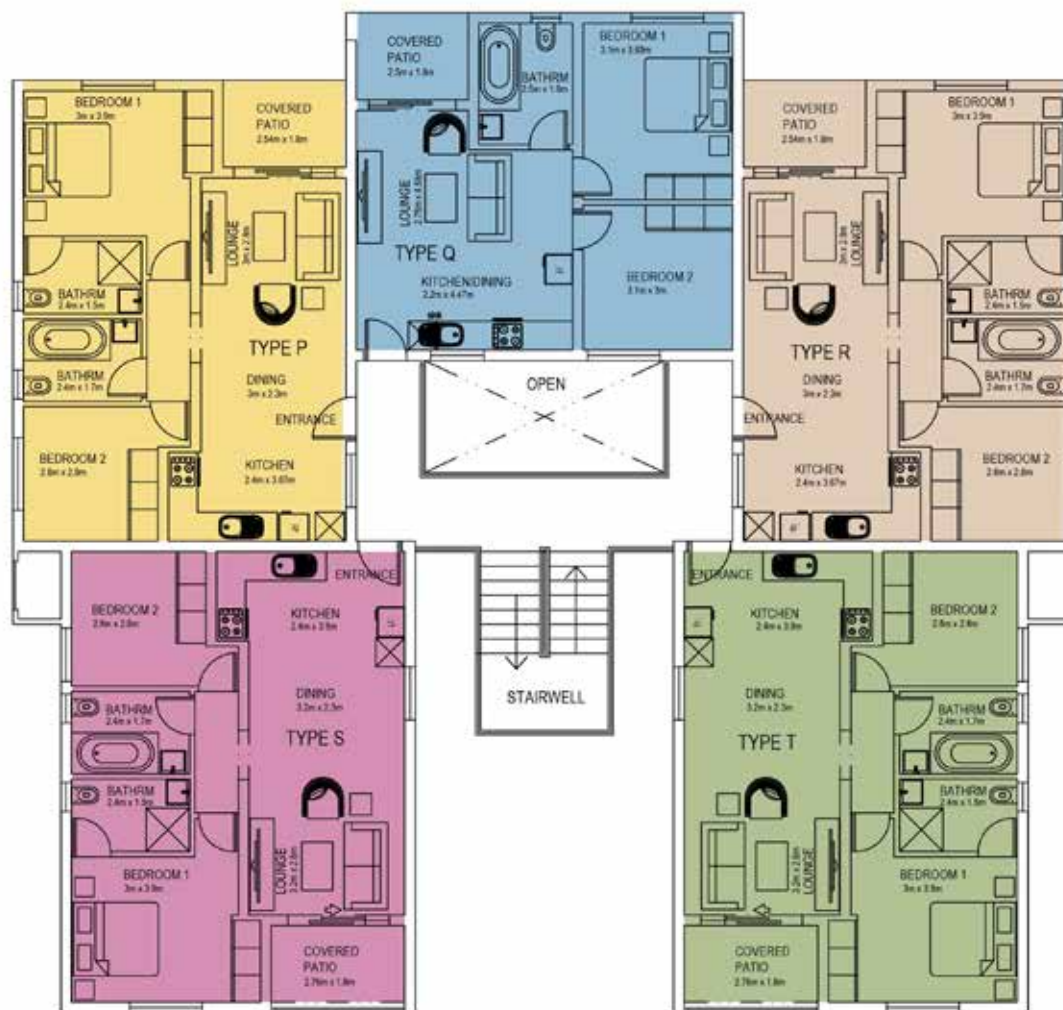

# KIERLAND SKYE

BRENTWOOD PARK

**GROUND FLOOR**

# KIERLAND SKYE

BRENTWOOD PARK

TYPICAL FF  
BLOCK D & E:

KEY	
	TYPE P
	TYPE Q
	TYPE R
	TYPE S
	TYPE T

FIRST FLOOR

# KIERLAND SKYE

BRENTWOOD PARK

TYPICAL SF  
BLOCK D:

KEY	
Yellow	TYPE P
Blue	TYPE Q
Orange	TYPE R
Pink	TYPE S
Green	TYPE T

**SECOND FLOOR**