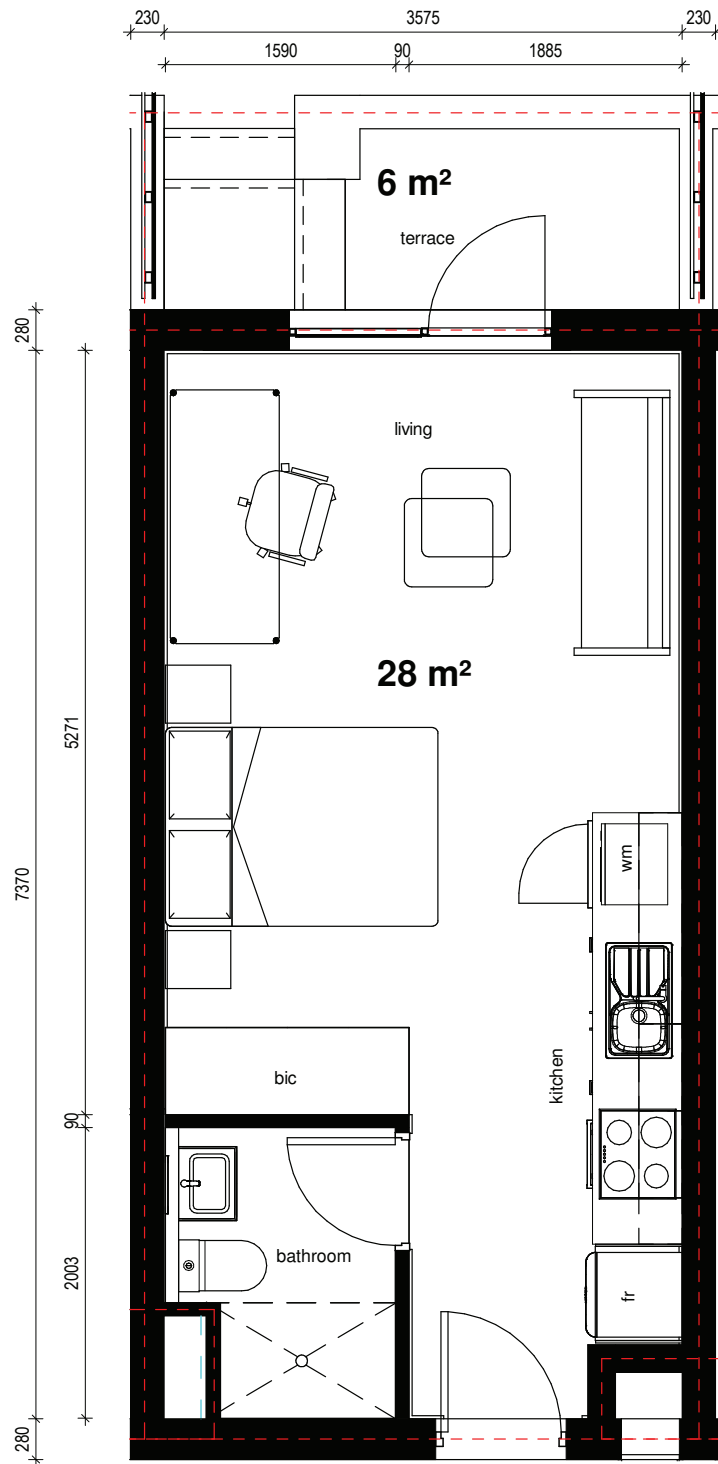

Silvermine

Unit Size:	28m ²
Patio	6m ²
TOTAL	34m²

Silvermine

Unit Size:	41m ²
Patio	8m ²
TOTAL	48m²

One bedroom, one bathroom

Silvermine

Unit Size:	54m ²
Patio	11m ²
TOTAL	65m²

Two bedroom, one bathroom

Silvermine

Unit Size:	57m ²
Patio	3m ²
TOTAL	60m²

Three bedroom, one bathroom