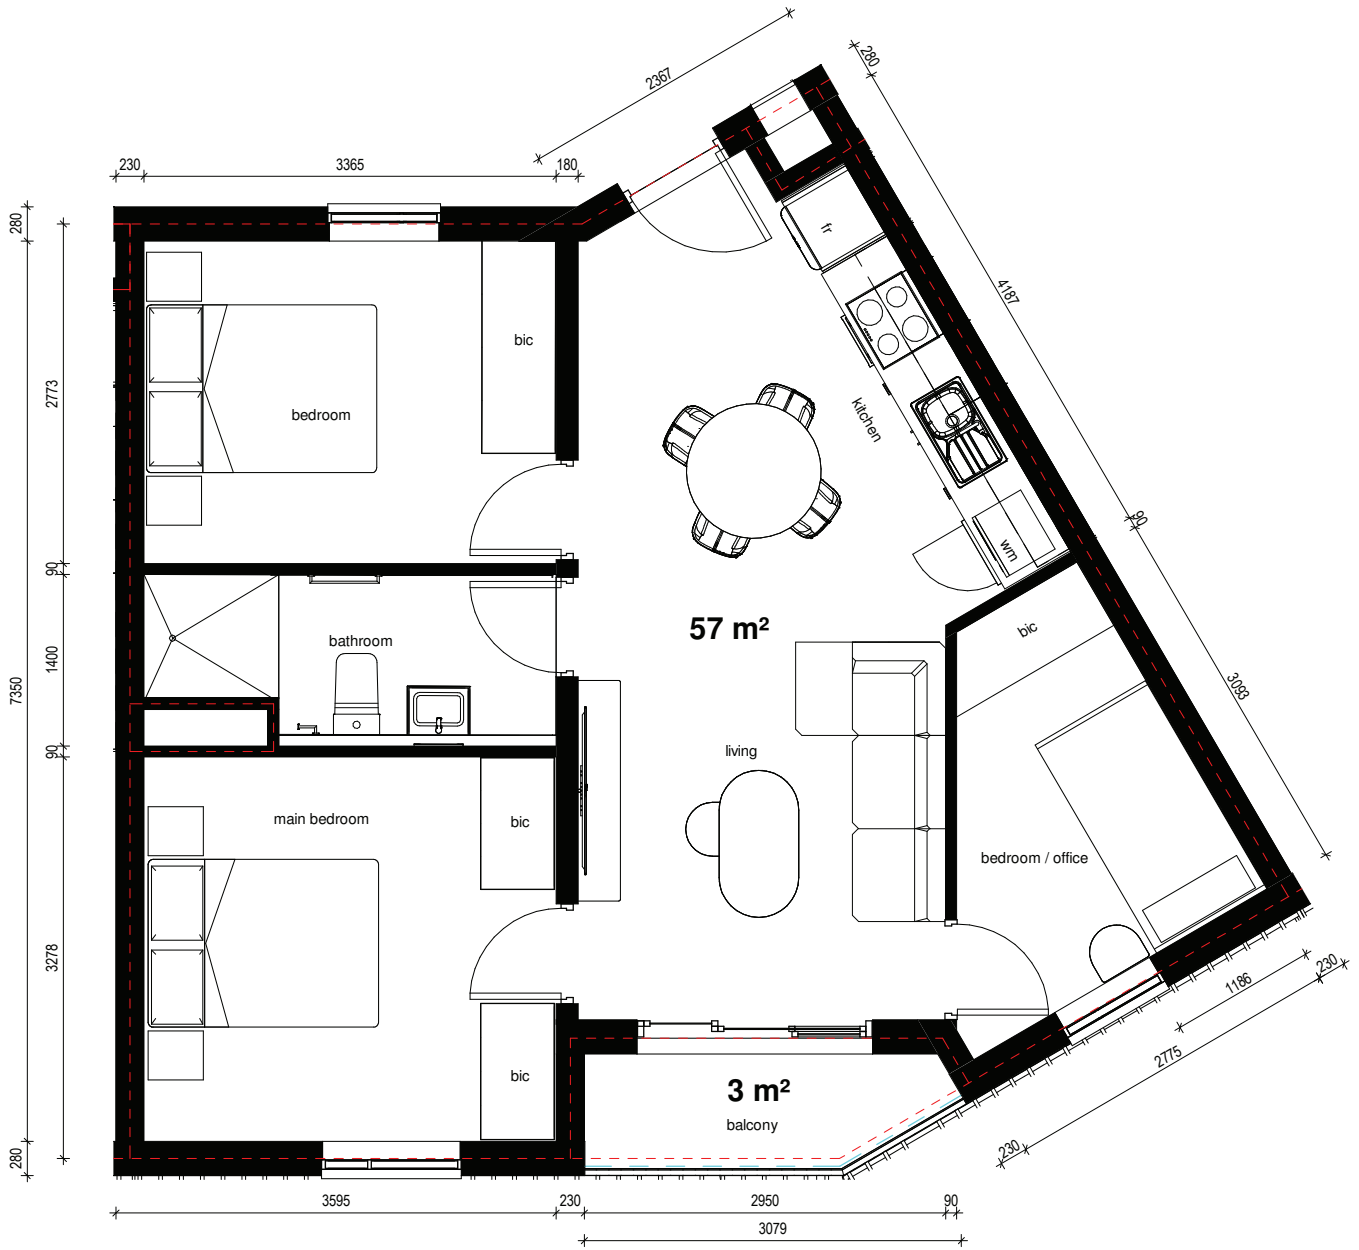

Silvermine

Unit Size:	28m ²
Patio	6m ²
TOTAL	34m²

Silvermine

Unit Size:	41m ²
Patio	8m ²
TOTAL	48m²

One bedroom, one bathroom

Silvermine

Unit Size:	54m ²
Patio	11m ²
TOTAL	65m²

Two bedroom, one bathroom

Silvermine

Unit Size:	57m ²
Patio	3m ²
TOTAL	60m²

Three bedroom, one bathroom