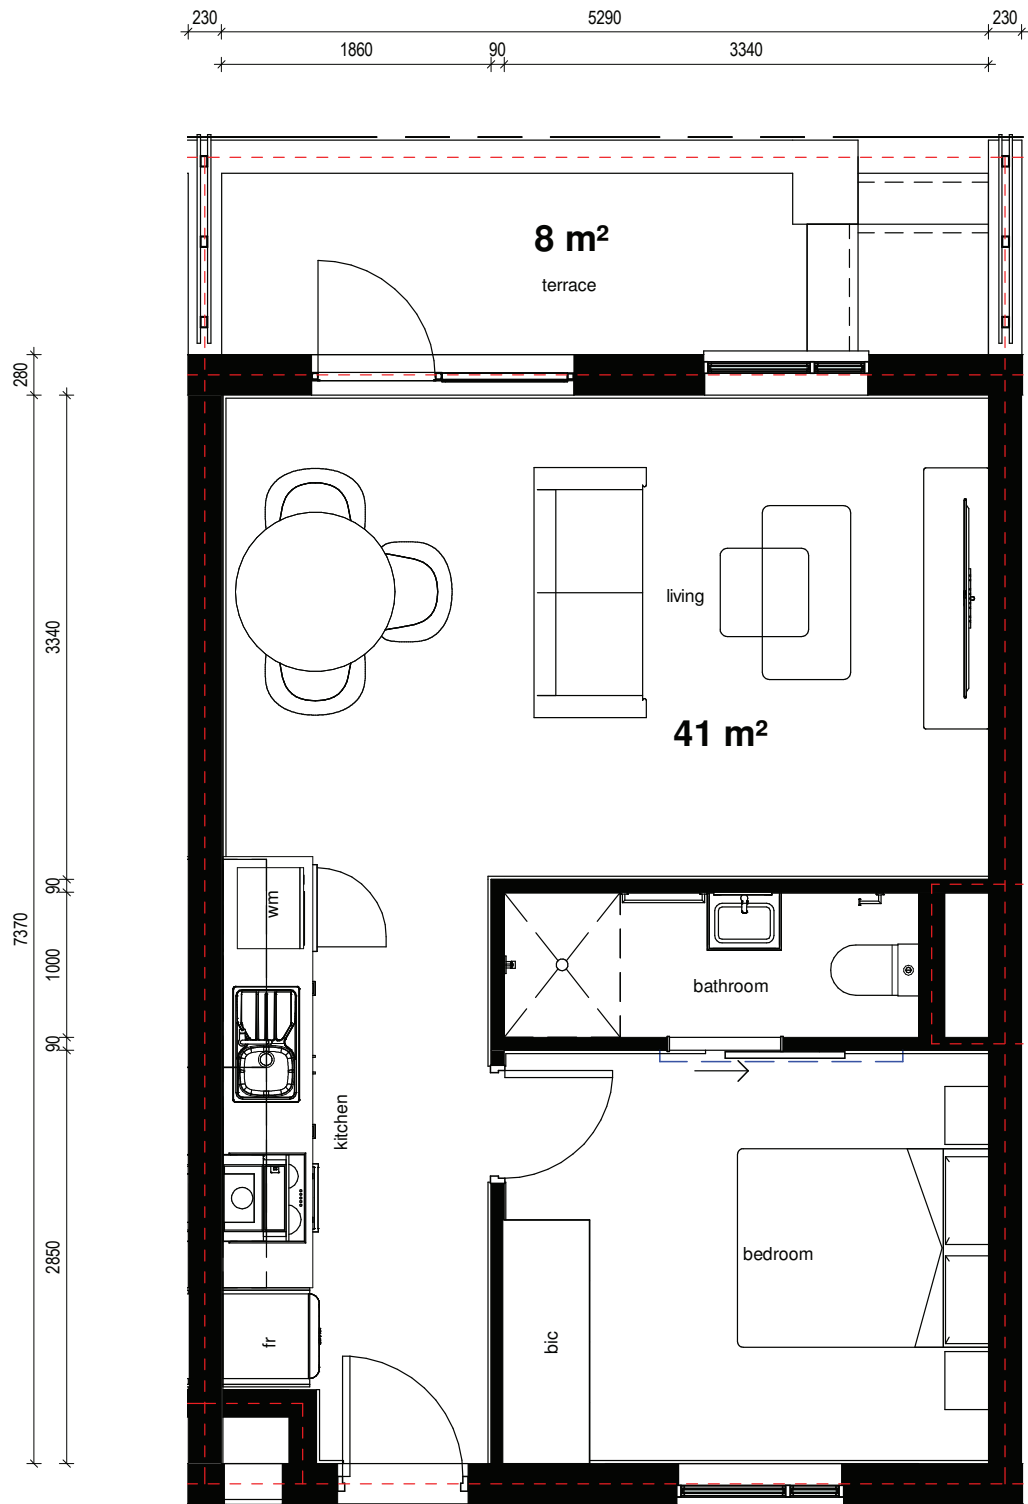

Silvermine

Unit Size:	28m ²
Patio	6m ²
TOTAL	34m²

Silvermine

Unit Size:	41m ²
Patio	8m ²
TOTAL	48m²

One bedroom, one bathroom

Silvermine

Unit Size:	54m ²
Patio	11m ²
TOTAL	65m²

Two bedroom, one bathroom

Silvermine

Unit Size:	57m ²
Patio	3m ²
TOTAL	60m²

Three bedroom, one bathroom