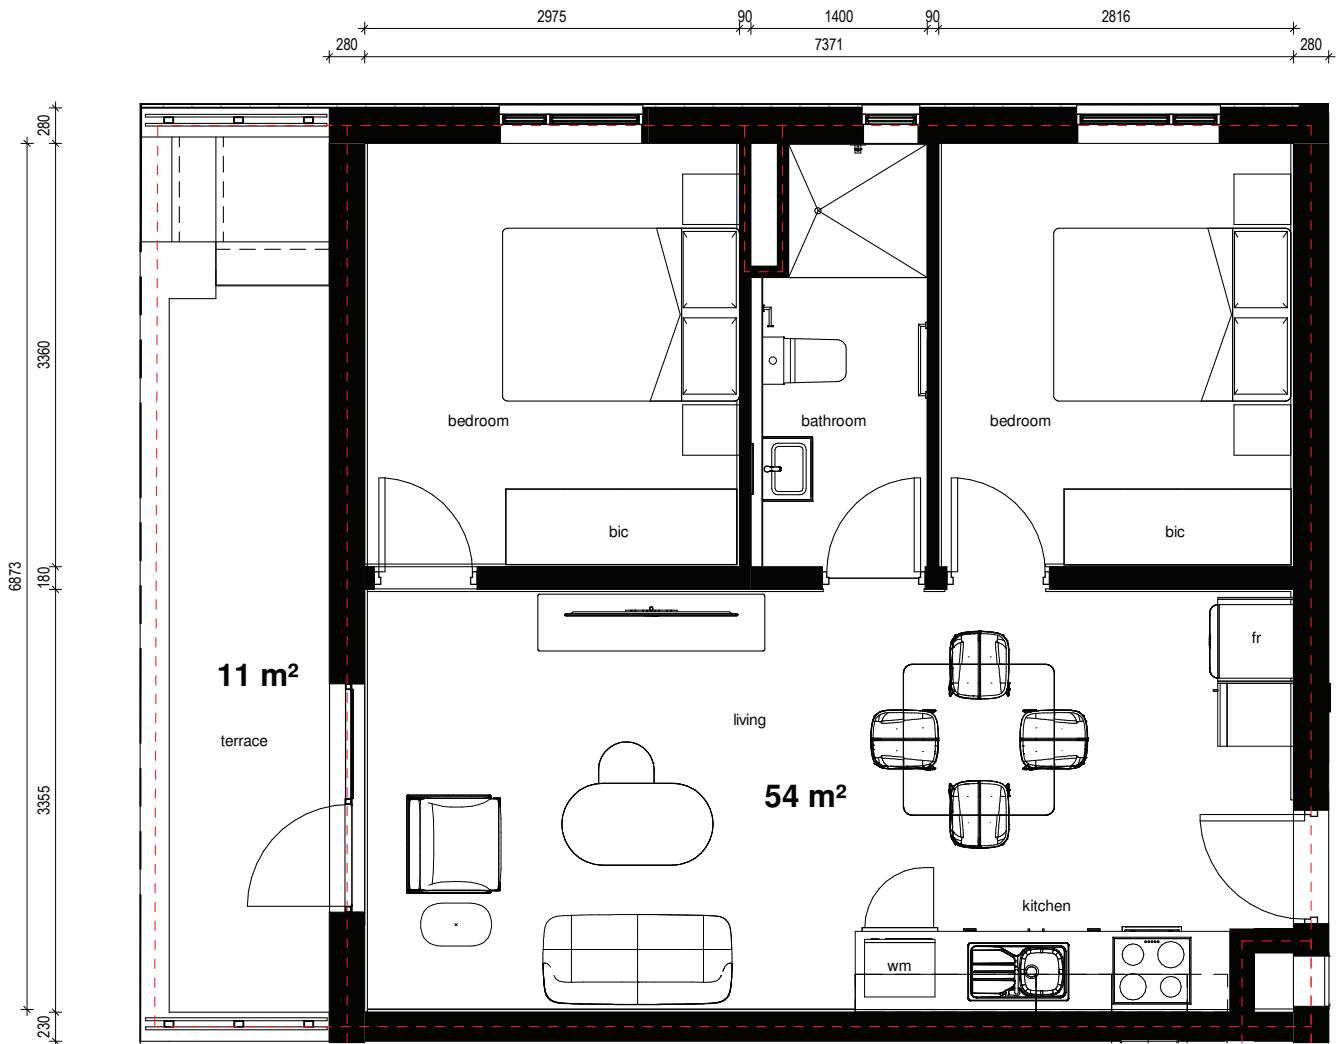

Silvermine

Unit Size:	28m ²
Patio	6m ²
TOTAL	34m²

Silvermine

Unit Size:	41m ²
Patio	8m ²
TOTAL	48m²

One bedroom, one bathroom

Silvermine

Unit Size:	54m ²
Patio	11m ²
TOTAL	65m²

Two bedroom, one bathroom

Silvermine

Unit Size:	57m ²
Patio	3m ²
TOTAL	60m²

Three bedroom, one bathroom