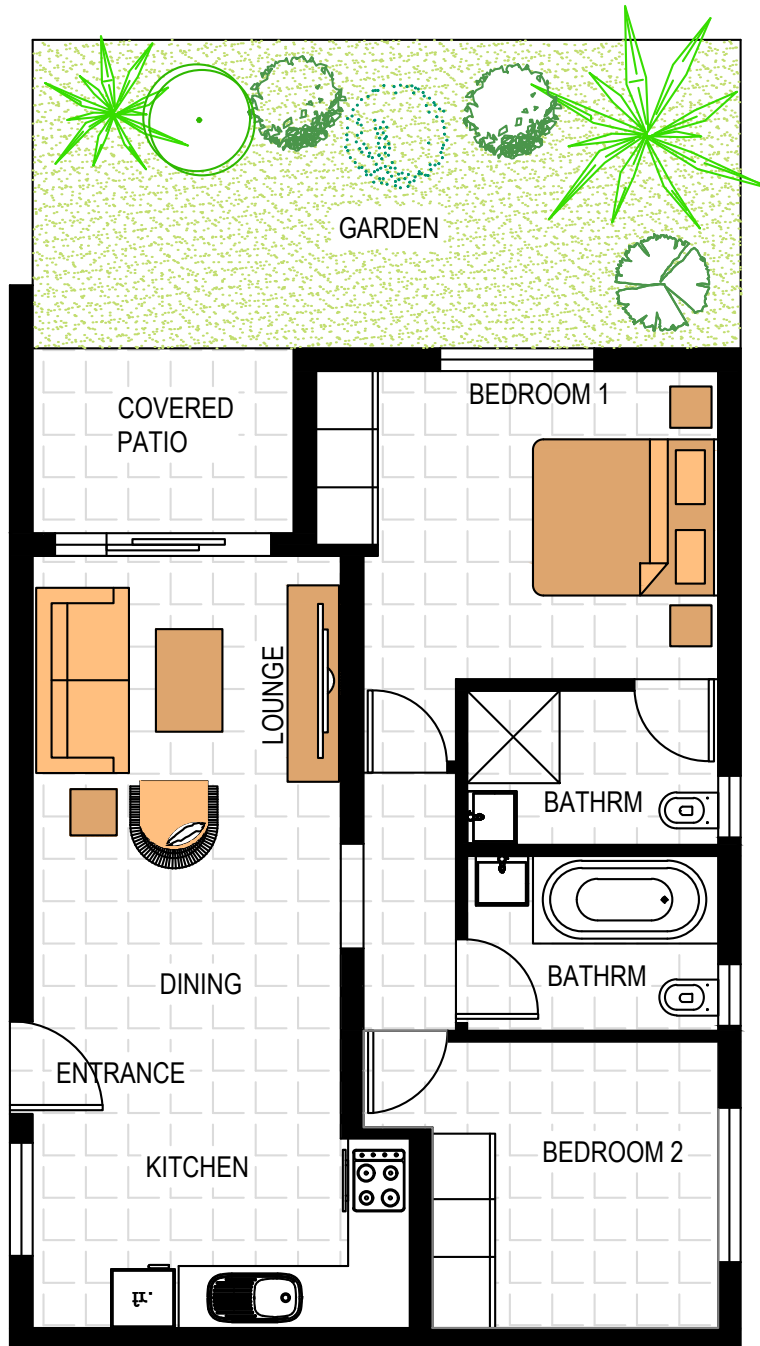

KIERLAND SKYE

BRENTWOOD PARK

Unit Size:	63m ²
Covered patio	4,5m ²
TOTAL	67,5m²

GROUND FLOOR - EXCLUSIVE GARDENS

TYPE K

KIERLAND SKYE

BRENTWOOD PARK

Unit Size:	53,5m ²
Covered patio	4,1m ²
TOTAL	57,6m²

GROUND FLOOR - EXCLUSIVE GARDENS

TYPE L

KIERLAND SKYE

BRENTWOOD PARK

Unit Size:	63m ²
Covered patio	4,5m ²
TOTAL	67,5m²

GROUND FLOOR - EXCLUSIVE GARDENS

TYPE M

KIERLAND SKYE

BRENTWOOD PARK

Unit Size:	65,6m ²
Covered patio	5,3m ²
TOTAL	70,9m²

GROUND FLOOR - EXCLUSIVE GARDENS

TYPE N

KIERLAND SKYE

BRENTWOOD PARK

Unit Size:	65,6m ²
Covered patio	5,3m ²
TOTAL	70,9m²

GROUND FLOOR - EXCLUSIVE GARDENS

TYPE O

KIERLAND SKYE

BRENTWOOD PARK

Unit Size:	63m ²
Covered balcony	4,5m ²
TOTAL	67,5m²

FIRST FLOOR & SECOND FLOOR

TYPE P

KIERLAND SKYE

BRENTWOOD PARK