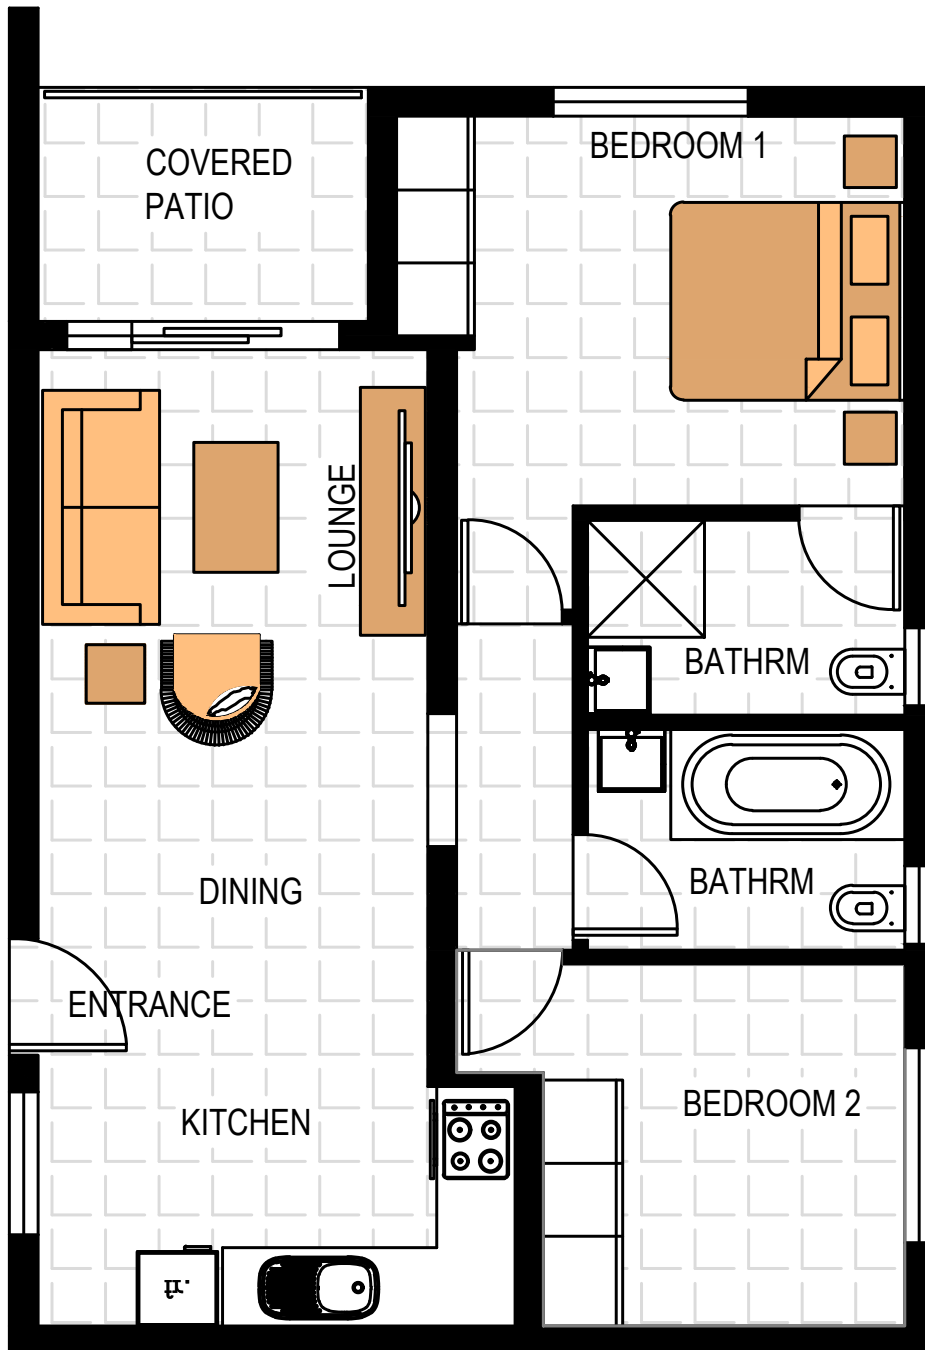

TYPE O

KIERLAND SKYE

BRENTWOOD PARK

Unit Size:	63m ²
Covered balcony	4,5m ²
TOTAL	67,5m²

FIRST FLOOR & SECOND FLOOR

TYPE P

KIERLAND SKYE

BRENTWOOD PARK

Unit Size:	53.5m ²
Balcony	4.1m ²
TOTAL	57.6m²

FIRST FLOOR & SECOND FLOOR

TYPE Q

KIERLAND SKYE

BRENTWOOD PARK

Unit Size:	63m ²
Covered balcony	4,5m ²
TOTAL	67,5m²

FIRST FLOOR & SECOND FLOOR

TYPE R

KIERLAND SKYE

BRENTWOOD PARK

Unit Size:	65,6m ²
Covered balcony	5,3m ²
TOTAL	70,9m²

FIRST FLOOR & SECOND FLOOR

TYPE S

KIERLAND SKYE

BRENTWOOD PARK

Unit Size:	65,6m ²
Covered balcony	5,3m ²
TOTAL	70,9m²