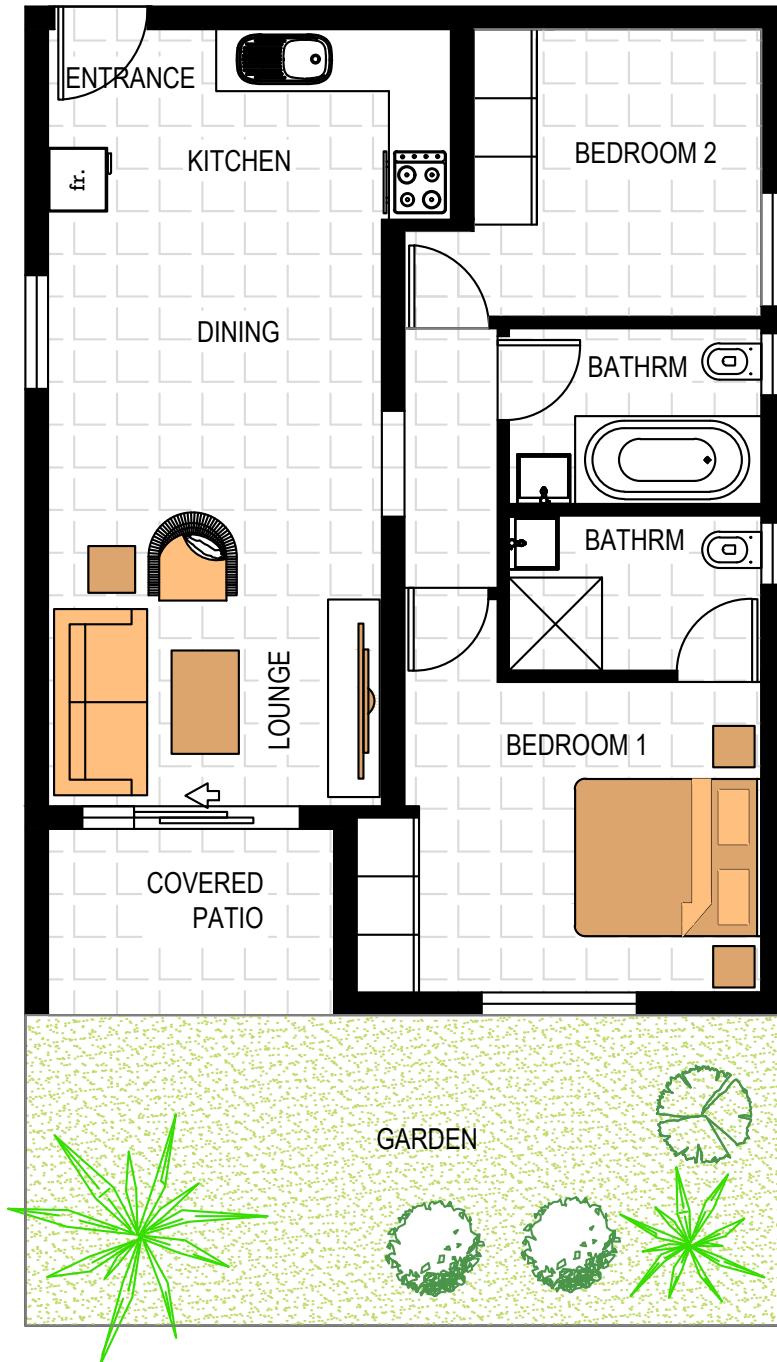

KIERLAND SKYE

BRENTWOOD PARK

Unit Size:	63m ²
Covered patio	4,5m ²
TOTAL	67,5m²

GROUND FLOOR - EXCLUSIVE GARDENS

TYPE K

KIERLAND SKYE

BRENTWOOD PARK

Unit Size:	53,5m ²
Covered patio	4,1m ²
TOTAL	57,6m²

GROUND FLOOR - EXCLUSIVE GARDENS

TYPE L

KIERLAND SKYE

BRENTWOOD PARK

Unit Size:	63m ²
Covered patio	4,5m ²
TOTAL	67,5m²

GROUND FLOOR - EXCLUSIVE GARDENS

TYPE M

KIERLAND SKYE

BRENTWOOD PARK

Unit Size:	65,6m ²
Covered patio	5,3m ²
TOTAL	70,9m²

GROUND FLOOR - EXCLUSIVE GARDENS

TYPE N

KIERLAND SKYE

BRENTWOOD PARK

Unit Size:	65,6m ²
Covered patio	5,3m ²
TOTAL	70,9m²

GROUND FLOOR - EXCLUSIVE GARDENS

TYPE O

KIERLAND SKYE

BRENTWOOD PARK

Unit Size:	63m ²
Covered balcony	4,5m ²
TOTAL	67,5m²

FIRST FLOOR & SECOND FLOOR

TYPE P

KIERLAND SKYE

BRENTWOOD PARK