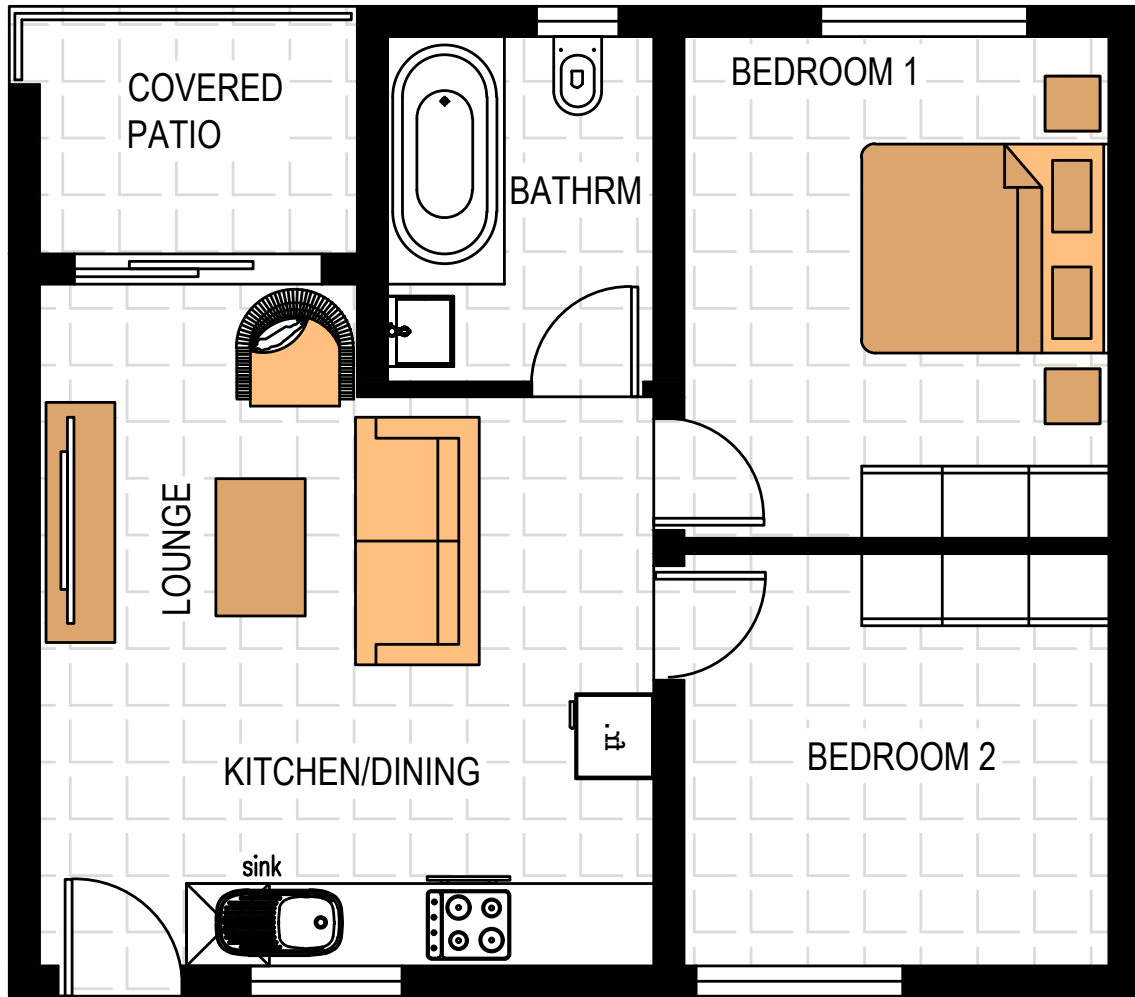

BRENTWOOD PARK

Unit Size:	65,6m ²
Covered patio	5,3m ²
TOTAL	70,9m²

GROUND FLOOR - EXCLUSIVE GARDENS

TYPE N

KIERLAND SKYE

BRENTWOOD PARK

Unit Size:	65,6m ²
Covered patio	5,3m ²
TOTAL	70,9m²

GROUND FLOOR - EXCLUSIVE GARDENS

TYPE O

KIERLAND SKYE

BRENTWOOD PARK

Unit Size:	63m ²
Covered balcony	4,5m ²
TOTAL	67,5m²

FIRST FLOOR & SECOND FLOOR

TYPE P

KIERLAND SKYE

BRENTWOOD PARK

Unit Size:	53.5m ²
Balcony	4.1m ²
TOTAL	57.6m²

FIRST FLOOR & SECOND FLOOR

TYPE Q

KIERLAND SKYE

BRENTWOOD PARK

Unit Size:	63m ²
Covered balcony	4,5m ²
TOTAL	67,5m²

FIRST FLOOR & SECOND FLOOR

TYPE R

KIERLAND SKYE

BRENTWOOD PARK

Unit Size:	65,6m ²
Covered balcony	5,3m ²
TOTAL	70,9m²

FIRST FLOOR & SECOND FLOOR

TYPE S

KIERLAND SKYE

BRENTWOOD PARK

Unit Size:	65,6m ²
Covered balcony	5,3m ²
TOTAL	70,9m²