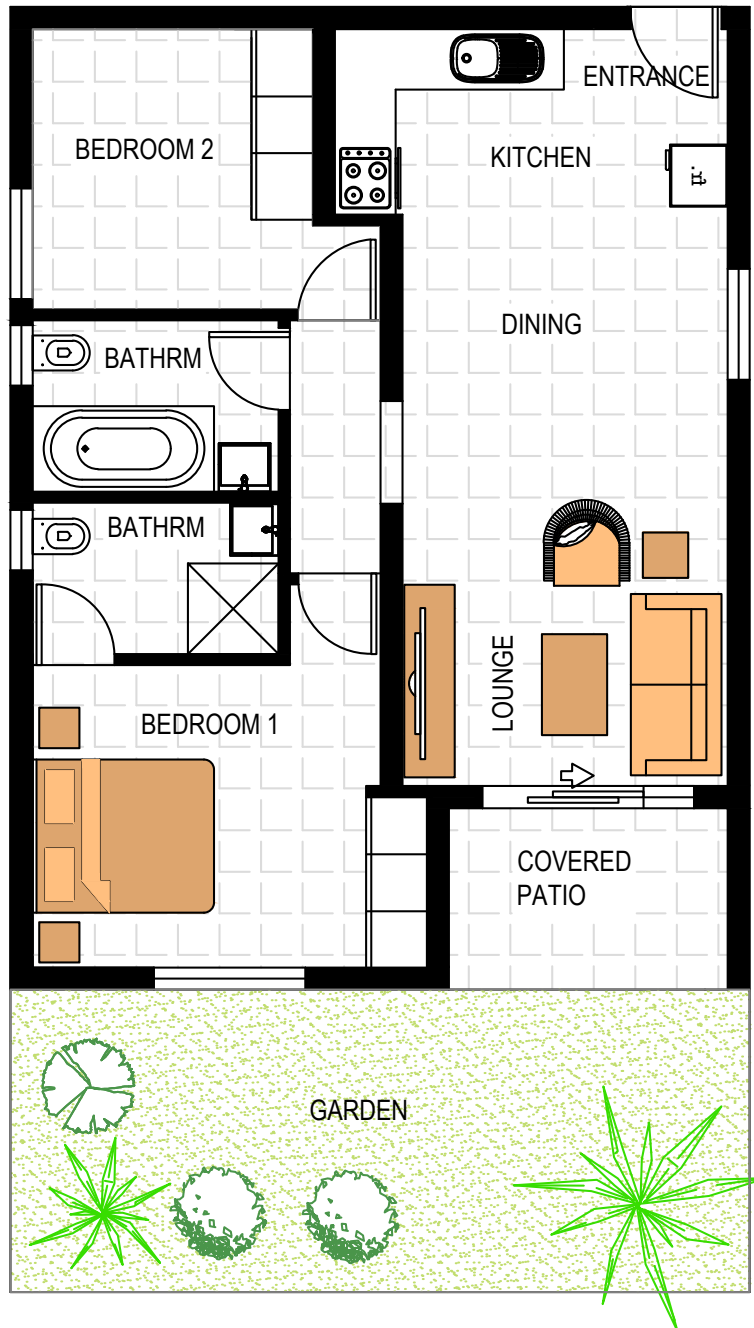

KIERLAND SKYE

BRENTWOOD PARK

Unit Size:	63m ²
Covered patio	4,5m ²
TOTAL	67,5m²

GROUND FLOOR - EXCLUSIVE GARDENS

TYPE K

KIERLAND SKYE

BRENTWOOD PARK

Unit Size:	53,5m ²
Covered patio	4,1m ²
TOTAL	57,6m²

GROUND FLOOR - EXCLUSIVE GARDENS

TYPE L

KIERLAND SKYE

BRENTWOOD PARK

Unit Size:	63m ²
Covered patio	4,5m ²
TOTAL	67,5m²

GROUND FLOOR - EXCLUSIVE GARDENS

TYPE M

KIERLAND SKYE

BRENTWOOD PARK

Unit Size:	65,6m ²
Covered patio	5,3m ²
TOTAL	70,9m²

GROUND FLOOR - EXCLUSIVE GARDENS

TYPE N

KIERLAND SKYE

BRENTWOOD PARK

Unit Size:	65,6m ²
Covered patio	5,3m ²
TOTAL	70,9m²

GROUND FLOOR - EXCLUSIVE GARDENS

TYPE O

KIERLAND SKYE

BRENTWOOD PARK

Unit Size:	63m ²
Covered balcony	4,5m ²
TOTAL	67,5m²

FIRST FLOOR & SECOND FLOOR

TYPE P

KIERLAND SKYE

BRENTWOOD PARK