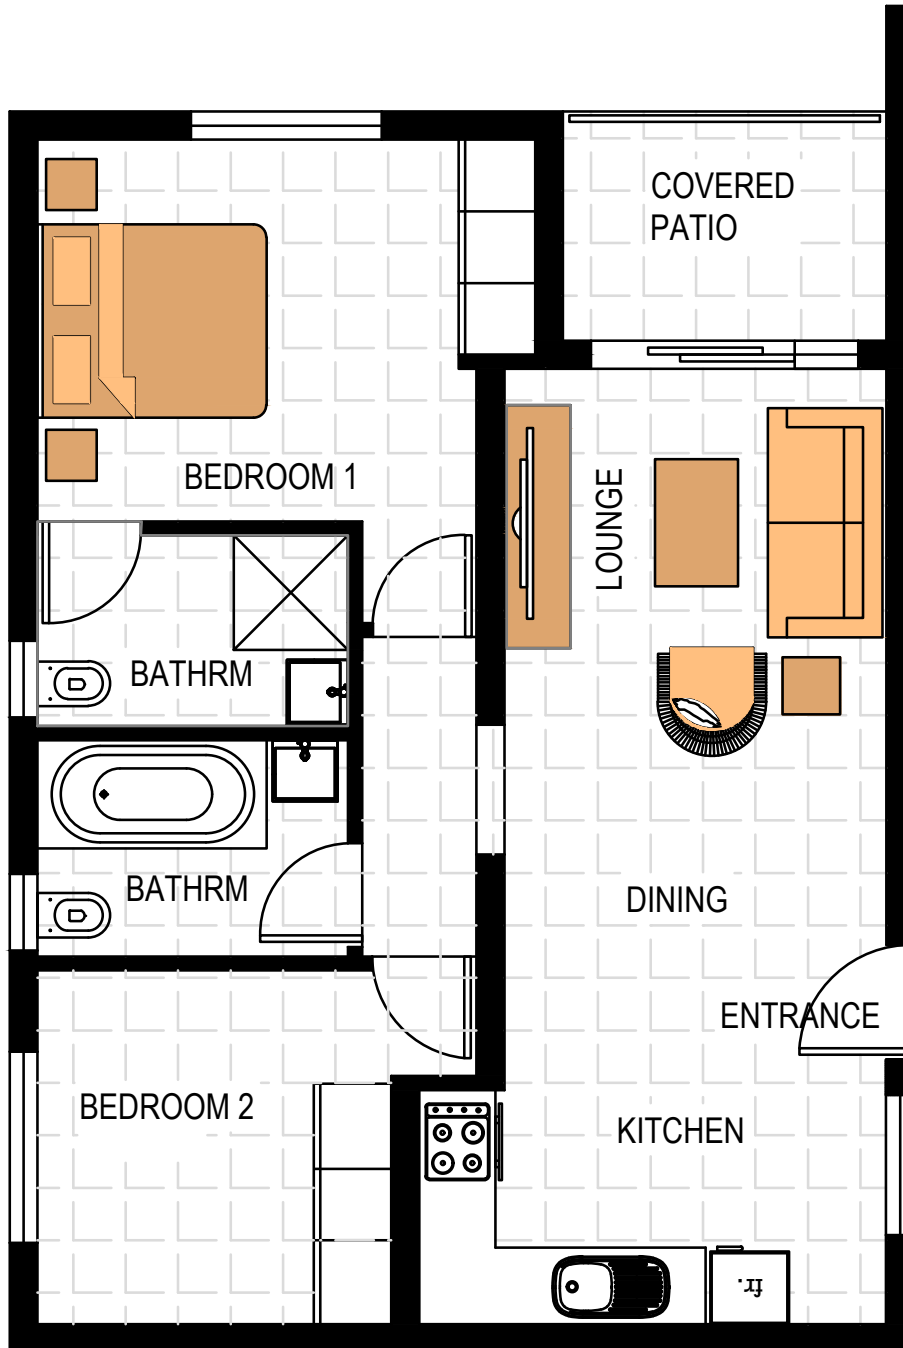

KIERLAND SKYE

BRENTWOOD PARK

Unit Size:	63m ²
Covered patio	4,5m ²
TOTAL	67,5m²

GROUND FLOOR - EXCLUSIVE GARDENS

TYPE K

KIERLAND SKYE

BRENTWOOD PARK

Unit Size:	53,5m ²
Covered patio	4,1m ²
TOTAL	57,6m²

GROUND FLOOR - EXCLUSIVE GARDENS

TYPE L

KIERLAND SKYE

BRENTWOOD PARK

Unit Size:	63m ²
Covered patio	4,5m ²
TOTAL	67,5m²

GROUND FLOOR - EXCLUSIVE GARDENS

TYPE M

KIERLAND SKYE

BRENTWOOD PARK

Unit Size:	65,6m ²
Covered patio	5,3m ²
TOTAL	70,9m²

GROUND FLOOR - EXCLUSIVE GARDENS

TYPE N

KIERLAND SKYE

BRENTWOOD PARK

Unit Size:	65,6m ²
Covered patio	5,3m ²
TOTAL	70,9m²

GROUND FLOOR - EXCLUSIVE GARDENS

TYPE O

KIERLAND SKYE

BRENTWOOD PARK

Unit Size:	63m ²
Covered balcony	4,5m ²
TOTAL	67,5m²

FIRST FLOOR & SECOND FLOOR

TYPE P

KIERLAND SKYE

BRENTWOOD PARK