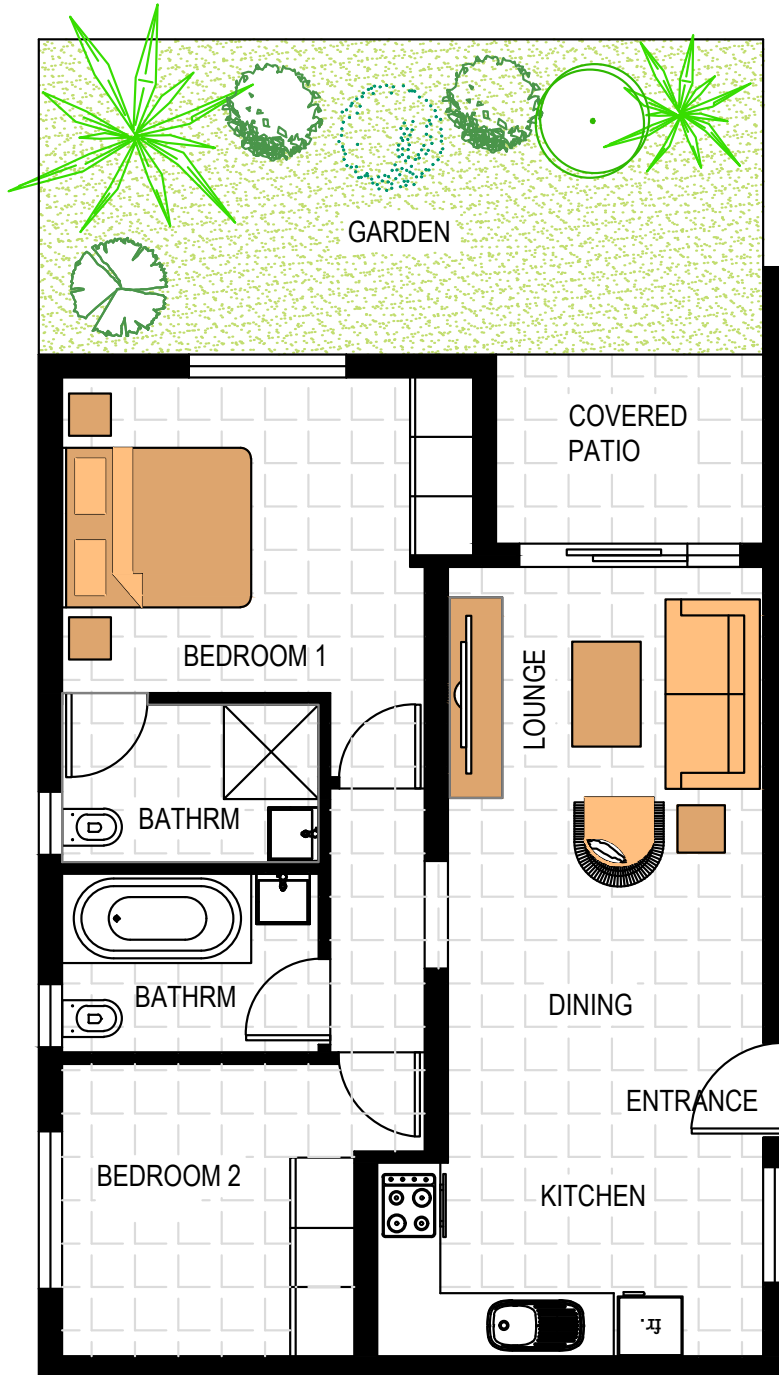

KIERLAND SKYE

BRENTWOOD PARK

Unit Size:	63m ²
Covered patio	4,5m ²
TOTAL	67,5m²

GROUND FLOOR - EXCLUSIVE GARDENS

TYPE K

KIERLAND SKYE

BRENTWOOD PARK

Unit Size:	53,5m ²
Covered patio	4,1m ²
TOTAL	57,6m²

GROUND FLOOR - EXCLUSIVE GARDENS

TYPE L

KIERLAND SKYE

BRENTWOOD PARK

Unit Size:	63m ²
Covered patio	4,5m ²
TOTAL	67,5m²

GROUND FLOOR - EXCLUSIVE GARDENS

TYPE M

KIERLAND SKYE

BRENTWOOD PARK

Unit Size:	65,6m ²
Covered patio	5,3m ²
TOTAL	70,9m²

GROUND FLOOR - EXCLUSIVE GARDENS

TYPE N

KIERLAND SKYE

BRENTWOOD PARK

Unit Size:	65,6m ²
Covered patio	5,3m ²
TOTAL	70,9m²

GROUND FLOOR - EXCLUSIVE GARDENS

TYPE O

KIERLAND SKYE

BRENTWOOD PARK

Unit Size:	63m ²
Covered balcony	4,5m ²
TOTAL	67,5m²

FIRST FLOOR & SECOND FLOOR

TYPE P

KIERLAND SKYE

BRENTWOOD PARK