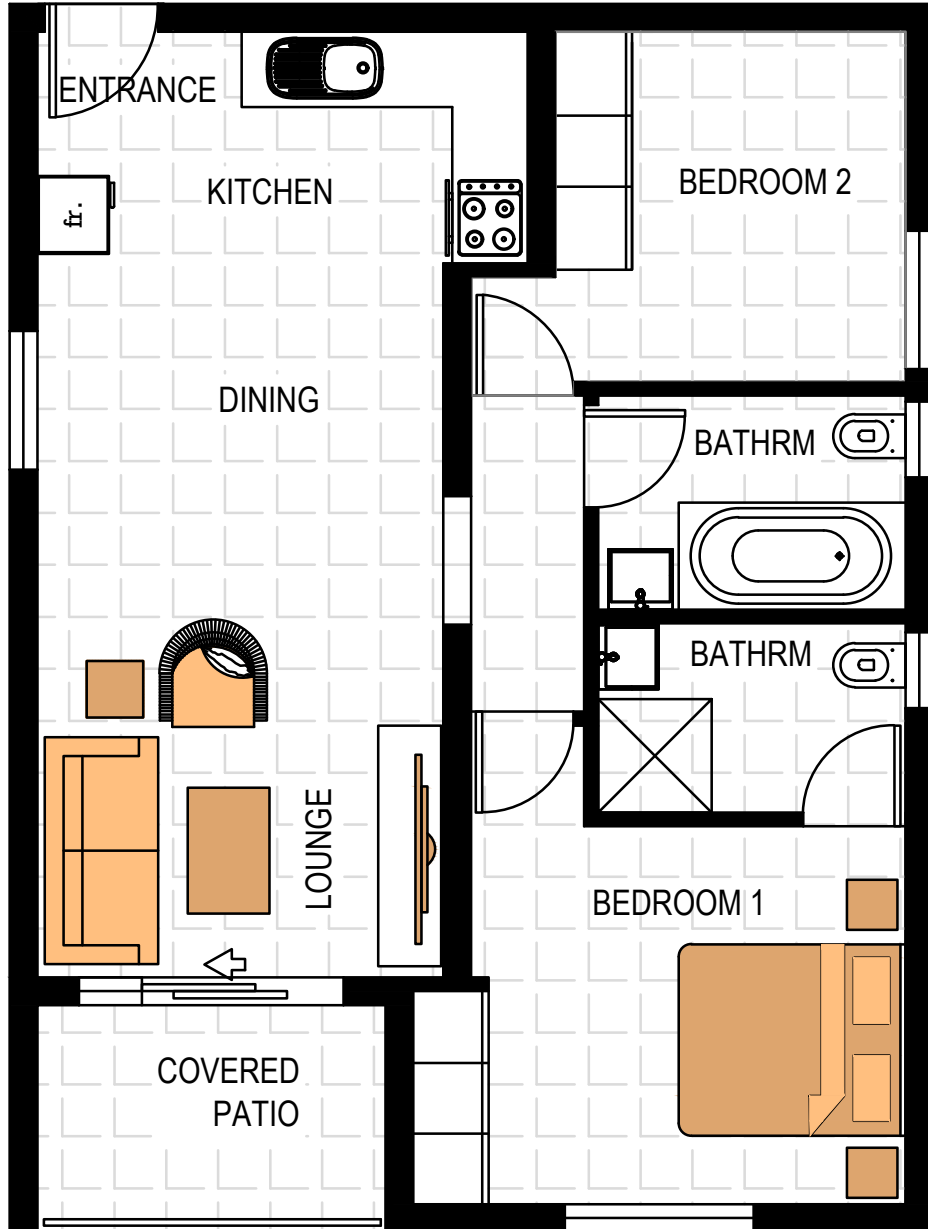

TYPE O

KIERLAND SKYE

BRENTWOOD PARK

Unit Size:	63m ²
Covered balcony	4,5m ²
TOTAL	67,5m²

FIRST FLOOR & SECOND FLOOR

TYPE P

KIERLAND SKYE

BRENTWOOD PARK

Unit Size:	53.5m ²
Balcony	4.1m ²
TOTAL	57.6m²

FIRST FLOOR & SECOND FLOOR

TYPE Q

KIERLAND SKYE

BRENTWOOD PARK

Unit Size:	63m ²
Covered balcony	4,5m ²
TOTAL	67,5m²

FIRST FLOOR & SECOND FLOOR

TYPE R

KIERLAND SKYE

BRENTWOOD PARK

Unit Size:	65,6m ²
Covered balcony	5,3m ²
TOTAL	70,9m²

FIRST FLOOR & SECOND FLOOR

TYPE S

KIERLAND SKYE

BRENTWOOD PARK

Unit Size:	65,6m ²
Covered balcony	5,3m ²
TOTAL	70,9m²

FIRST FLOOR & SECOND FLOOR

TYPE T