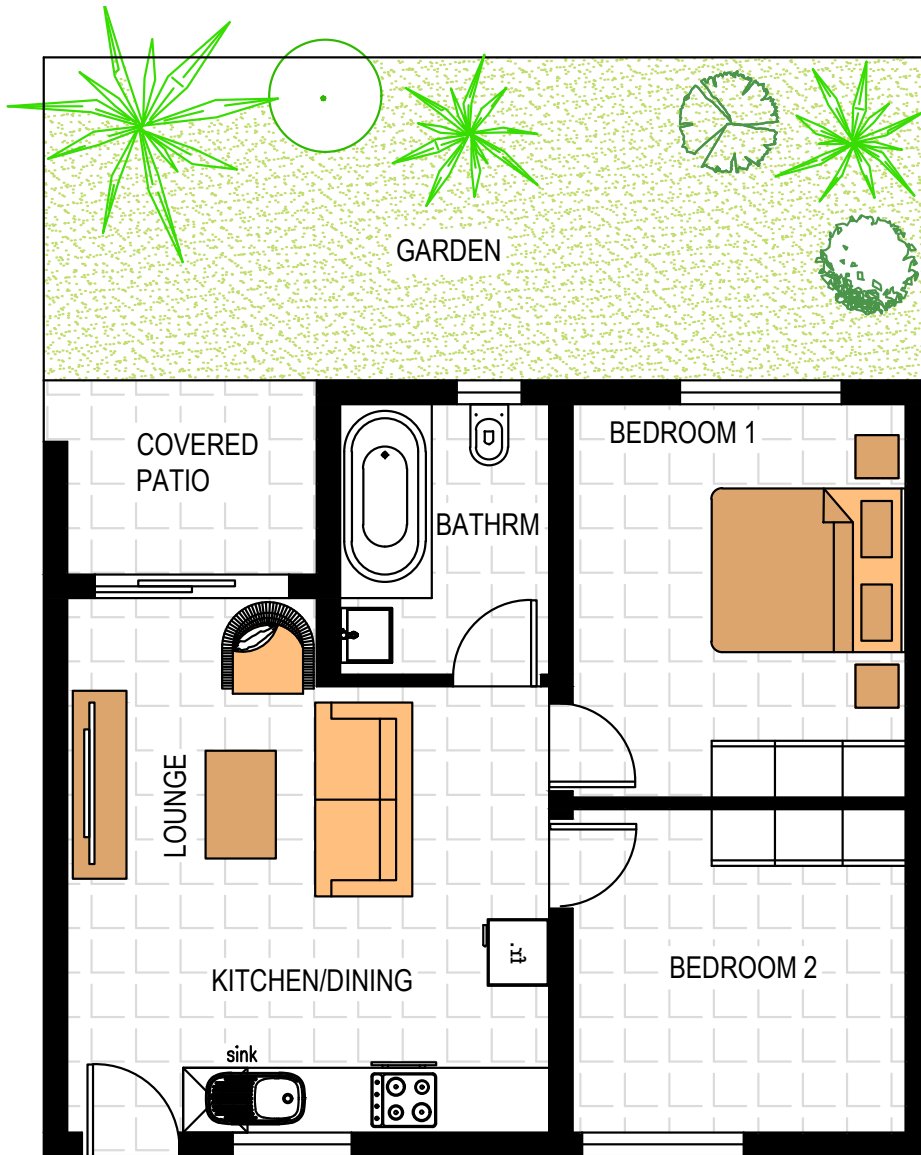

KIERLAND SKYE

BRENTWOOD PARK

Unit Size:	63m ²
Covered patio	4,5m ²
TOTAL	67,5m²

GROUND FLOOR - EXCLUSIVE GARDENS

TYPE K

KIERLAND SKYE

BRENTWOOD PARK

Unit Size:	53,5m ²
Covered patio	4,1m ²
TOTAL	57,6m²

GROUND FLOOR - EXCLUSIVE GARDENS

TYPE L

KIERLAND SKYE

BRENTWOOD PARK

Unit Size:	63m ²
Covered patio	4,5m ²
TOTAL	67,5m²

GROUND FLOOR - EXCLUSIVE GARDENS

TYPE M

KIERLAND SKYE

BRENTWOOD PARK

Unit Size:	65,6m ²
Covered patio	5,3m ²
TOTAL	70,9m²

GROUND FLOOR - EXCLUSIVE GARDENS

TYPE N

KIERLAND SKYE

BRENTWOOD PARK

Unit Size:	65,6m ²
Covered patio	5,3m ²
TOTAL	70,9m²

GROUND FLOOR - EXCLUSIVE GARDENS

TYPE O

KIERLAND SKYE

BRENTWOOD PARK

Unit Size:	63m ²
Covered balcony	4,5m ²
TOTAL	67,5m²

FIRST FLOOR & SECOND FLOOR

TYPE P

KIERLAND SKYE

BRENTWOOD PARK