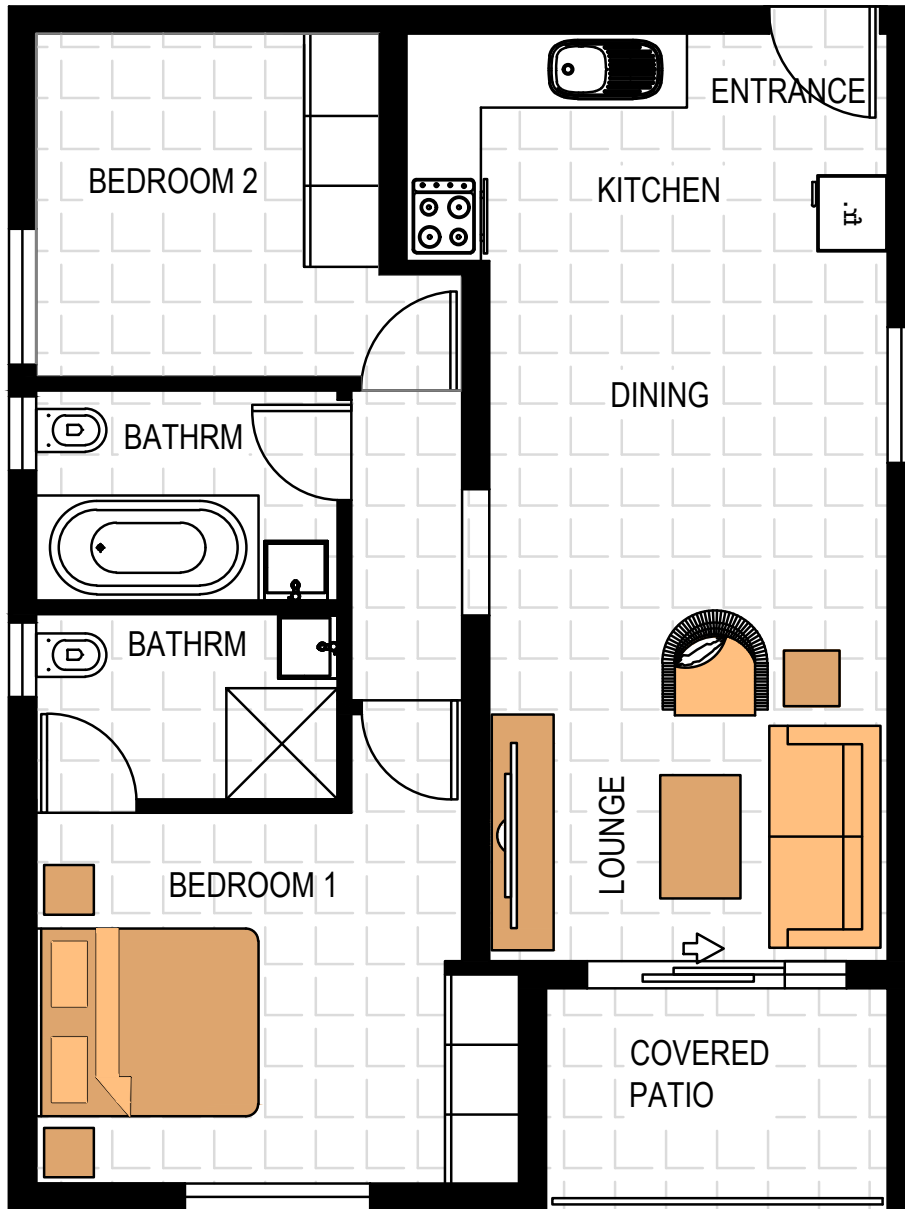

TYPE O

KIERLAND SKYE

BRENTWOOD PARK

Unit Size:	63m ²
Covered balcony	4,5m ²
TOTAL	67,5m²

FIRST FLOOR & SECOND FLOOR

TYPE P

KIERLAND SKYE

BRENTWOOD PARK

Unit Size:	53.5m ²
Balcony	4.1m ²
TOTAL	57.6m²

FIRST FLOOR & SECOND FLOOR

TYPE Q

KIERLAND SKYE

BRENTWOOD PARK

Unit Size:	63m ²
Covered balcony	4,5m ²
TOTAL	67,5m²

FIRST FLOOR & SECOND FLOOR

TYPE R

KIERLAND SKYE

BRENTWOOD PARK

Unit Size:	65,6m ²
Covered balcony	5,3m ²
TOTAL	70,9m²

FIRST FLOOR & SECOND FLOOR

TYPE S

KIERLAND SKYE

BRENTWOOD PARK

Unit Size:	65,6m ²
Covered balcony	5,3m ²
TOTAL	70,9m²