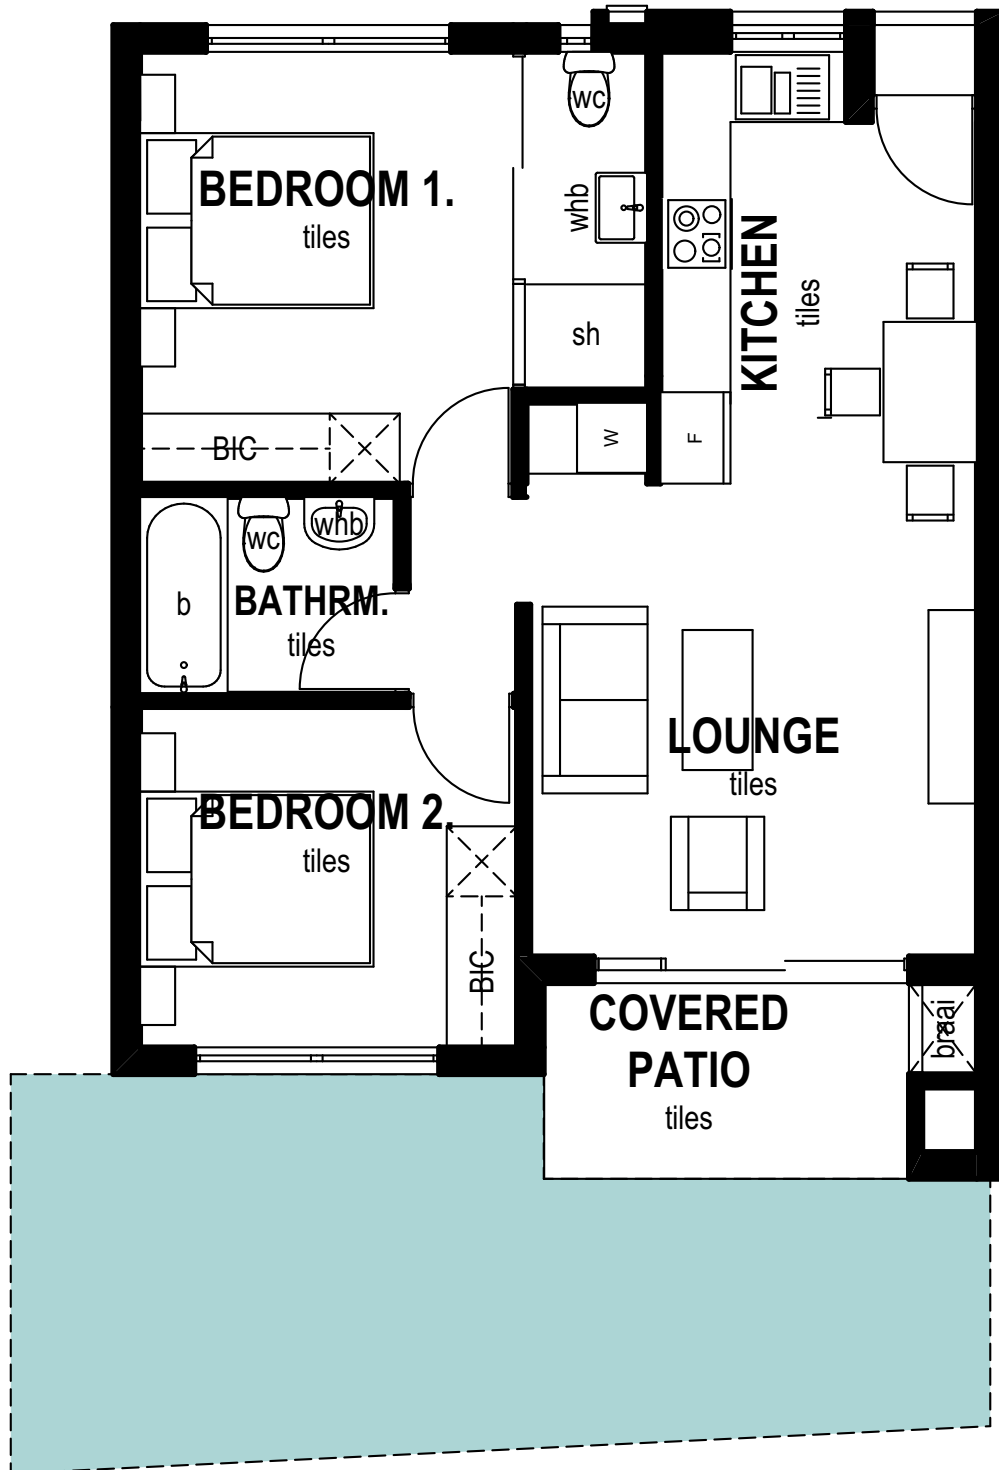

Unit Size:	34.38m ²
Covered Patio:	6.50m ²
TOTAL:	40.88m²
<i>Excl use:</i>	4.35m ²

Unit Size:	66.71m ²
Covered Patio:	7.00m ²
TOTAL:	69.54m²
<i>Excl use:</i>	14.95m ²

Unit Size:	66.71m ²
Covered Patio:	7.00m ²
TOTAL:	69.54m²
Excl use:	15.33m ²

Unit Size:	65.05m ²
Covered Balcony:	7.00m ²
TOTAL:	72.05m²

Unit Size:	65.05m ²
Covered Balcony:	7.00m ²
TOTAL:	72.05m²

Unit Size:	65.05m ²
Covered Balcony:	7.00m ²
TOTAL:	72.05m²

Unit Size:	65.05m ²
Covered Balcony:	7.00m ²
TOTAL:	72.05m²

Unit Size:	63.54m ²
Covered Patio:	6.00m ²
TOTAL:	69.54m²
<i>Excl use:</i>	23.59m ²

Unit Size:	63.54m ²
Covered Patio:	6.00m ²
TOTAL:	69.54m²
<i>Excl use:</i>	19.26m ²

Unit Size:	63.54m ²
Covered Patio:	6.00m ²
TOTAL:	69.54m²
<i>Excl use:</i>	16.12m ²

Unit Size:	63.54m ²
Covered Patio:	6.00m ²
TOTAL:	69.54m²
<i>Excl use:</i>	12.95m ²

Unit Size:	63.54m ²
Covered Patio:	6.00m ²
TOTAL:	69.54m²
<i>Excl use:</i>	9.86m ²

Unit Size:	63.54m ²
Covered Patio:	6.00m ²
TOTAL:	69.54m²
<i>Excl use:</i>	12.84m ²