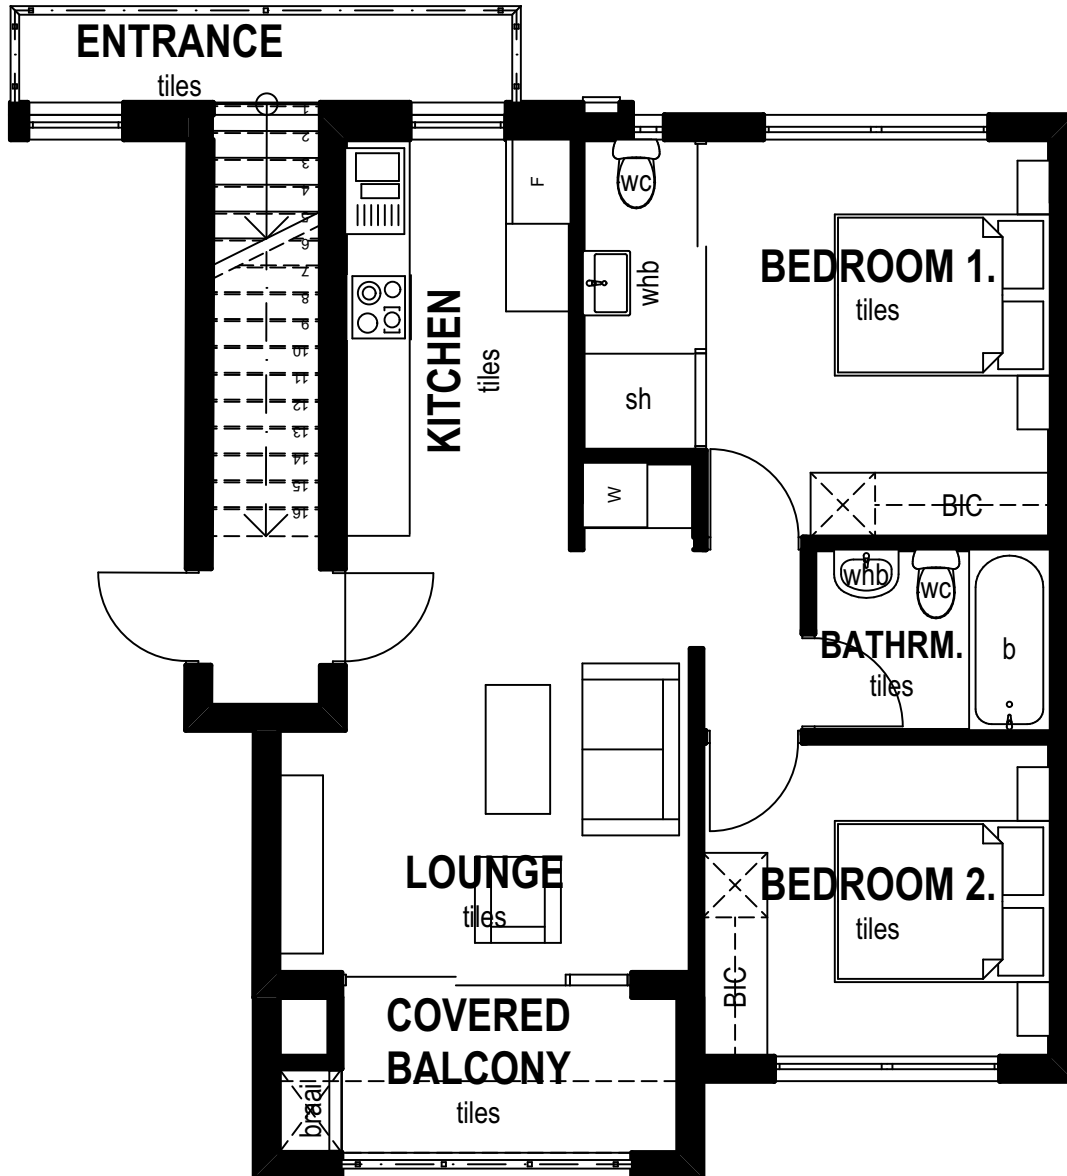

Unit Size:	60.09m²
Covered Balcony:	6.00m²
TOTAL:	66.09m²