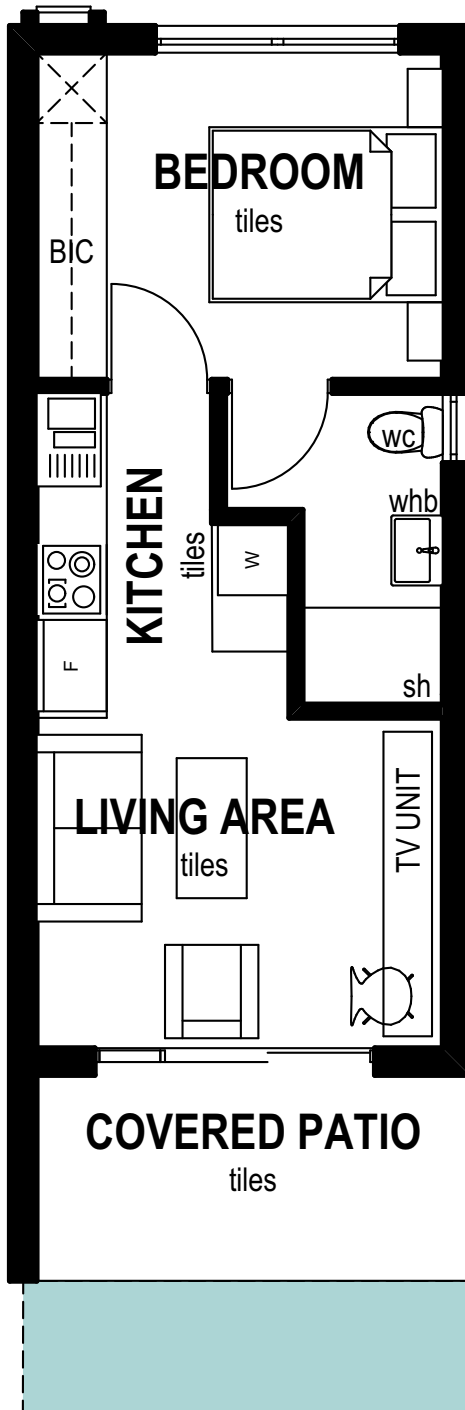

Unit Size:	34.38m ²
Covered Patio:	6.50m ²
TOTAL:	40.88m²
<i>Excl use:</i>	<i>4.44m²</i>

Unit Size:	33.48m ²
Covered Patio:	6.00m ²
TOTAL:	39.48m²
<i>Excl use:</i>	4.26m ²

Unit Size:	33.48m ²
Covered Patio:	6.00m ²
TOTAL:	39.48m²
<i>Excl use:</i>	4.24m ²

Unit Size:	34.38m ²
Covered Patio:	6.50m ²
TOTAL:	40.88m²
<i>Excl use:</i>	4.35m ²

Unit Size:	66.71m ²
Covered Patio:	7.00m ²
TOTAL:	69.54m²
<i>Excl use:</i>	14.95m ²

Unit Size:	66.71m ²
Covered Patio:	7.00m ²
TOTAL:	69.54m²
Excl use:	15.33m ²

Unit Size:	65.05m ²
Covered Balcony:	7.00m ²
TOTAL:	72.05m²

Unit Size:	65.05m ²
Covered Balcony:	7.00m ²
TOTAL:	72.05m²

Unit Size:	65.05m ²
Covered Balcony:	7.00m ²
TOTAL:	72.05m²

Unit Size:	65.05m ²
Covered Balcony:	7.00m ²
TOTAL:	72.05m²

Unit Size:	63.54m ²
Covered Patio:	6.00m ²
TOTAL:	69.54m²
<i>Excl use:</i>	23.59m ²

Unit Size:	63.54m ²
Covered Patio:	6.00m ²
TOTAL:	69.54m²
<i>Excl use:</i>	19.26m ²

Unit Size:	63.54m ²
Covered Patio:	6.00m ²
TOTAL:	69.54m²
<i>Excl use:</i>	16.12m ²