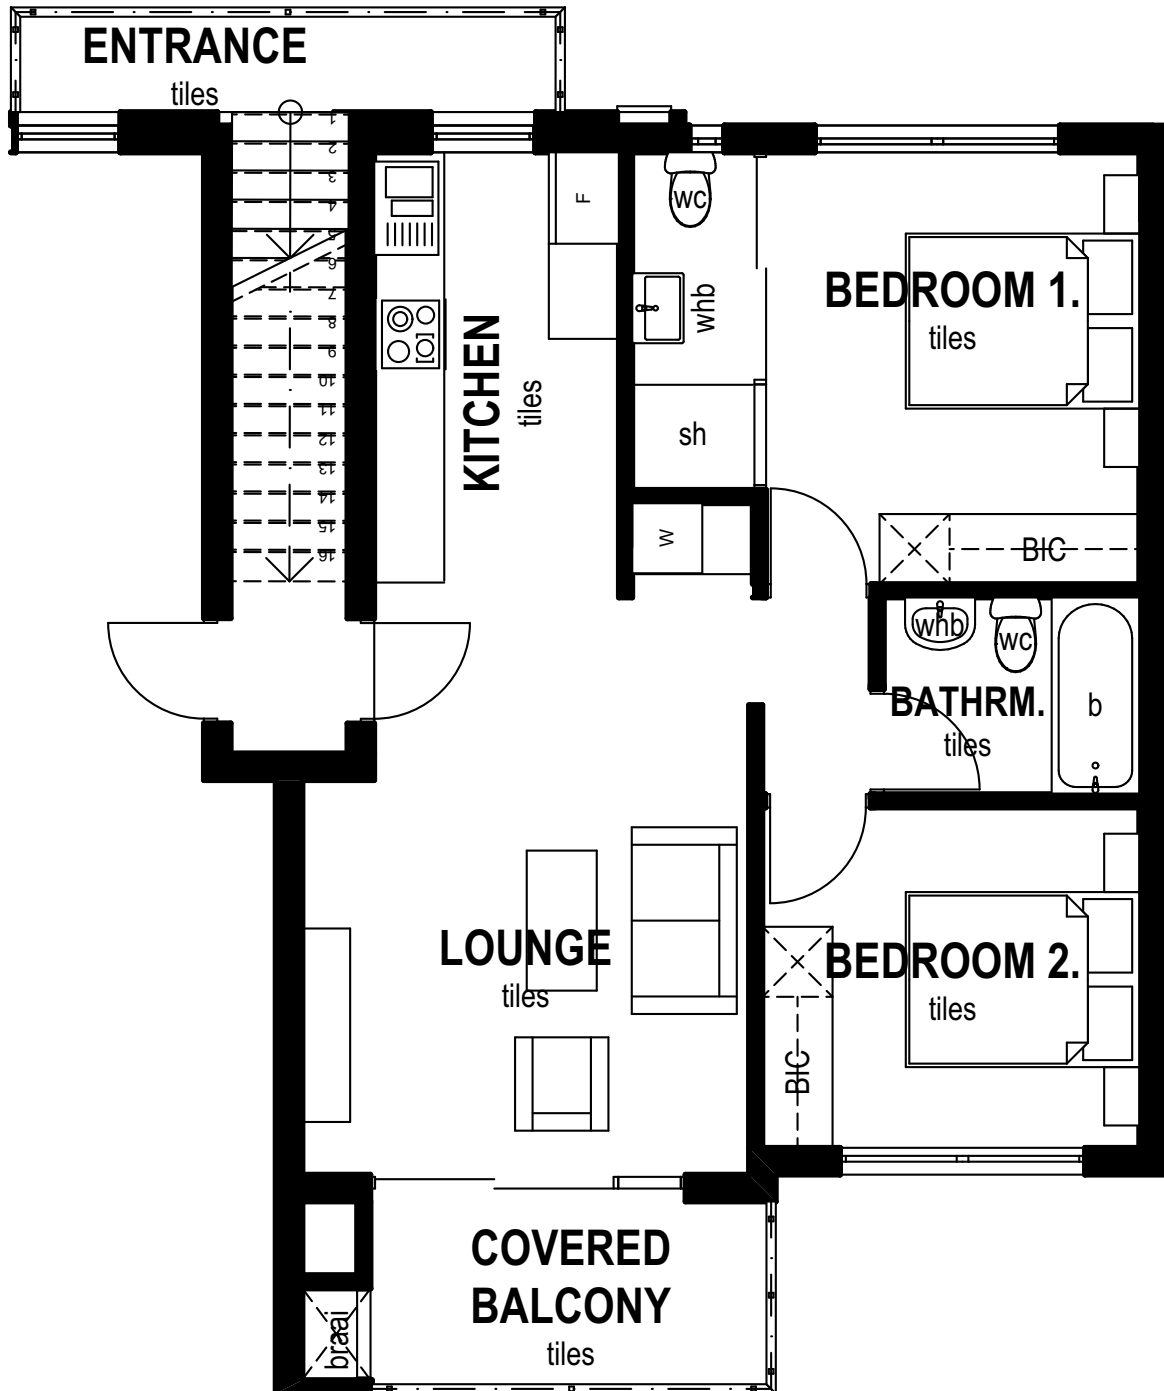

Unit Size:	34.38m ²
Covered Patio:	6.50m ²
TOTAL:	40.88m²
<i>Excl use:</i>	<i>4.44m²</i>

Unit Size:	33.48m ²
Covered Patio:	6.00m ²
TOTAL:	39.48m²
<i>Excl use:</i>	4.26m ²

Unit Size:	33.48m ²
Covered Patio:	6.00m ²
TOTAL:	39.48m²
<i>Excl use:</i>	4.24m ²

Unit Size:	34.38m ²
Covered Patio:	6.50m ²
TOTAL:	40.88m²
<i>Excl use:</i>	4.35m ²

Unit Size:	66.71m ²
Covered Patio:	7.00m ²
TOTAL:	69.54m²
<i>Excl use:</i>	14.95m ²

Unit Size:	66.71m ²
Covered Patio:	7.00m ²
TOTAL:	69.54m²
Excl use:	15.33m ²

Unit Size:	65.05m ²
Covered Balcony:	7.00m ²
TOTAL:	72.05m²

Unit Size:	65.05m ²
Covered Balcony:	7.00m ²
TOTAL:	72.05m²

Unit Size:	65.05m ²
Covered Balcony:	7.00m ²
TOTAL:	72.05m²

Unit Size:	65.05m ²
Covered Balcony:	7.00m ²
TOTAL:	72.05m²

Unit Size:	63.54m ²
Covered Patio:	6.00m ²
TOTAL:	69.54m²
<i>Excl use:</i>	23.59m ²

Unit Size:	63.54m ²
Covered Patio:	6.00m ²
TOTAL:	69.54m²
<i>Excl use:</i>	19.26m ²

Unit Size:	63.54m ²
Covered Patio:	6.00m ²
TOTAL:	69.54m²
<i>Excl use:</i>	16.12m ²