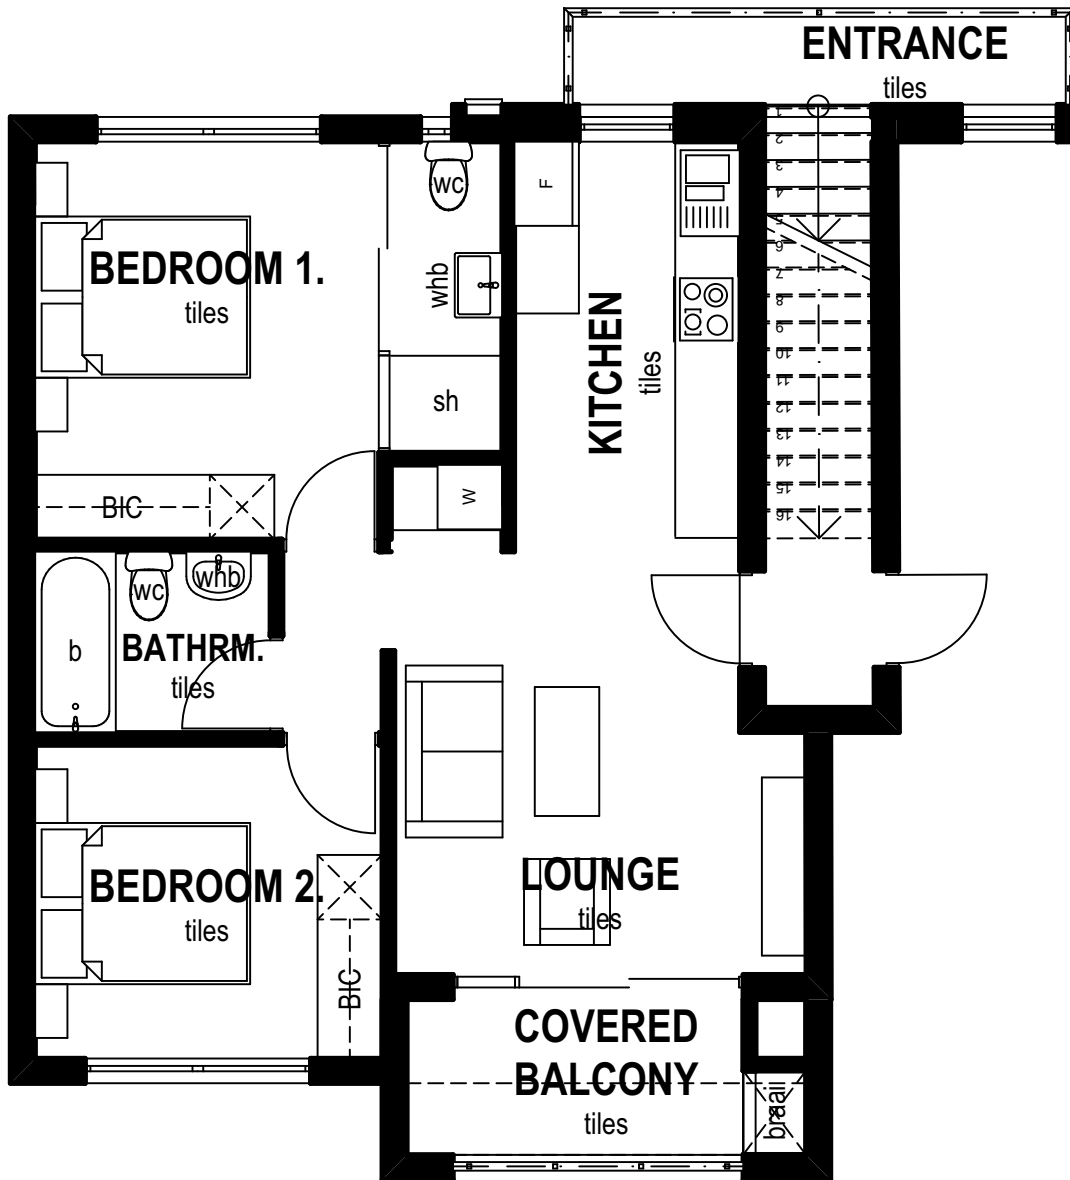

Unit Size:	60.09m²
Covered Balcony:	6.00m²
TOTAL:	66.09m²