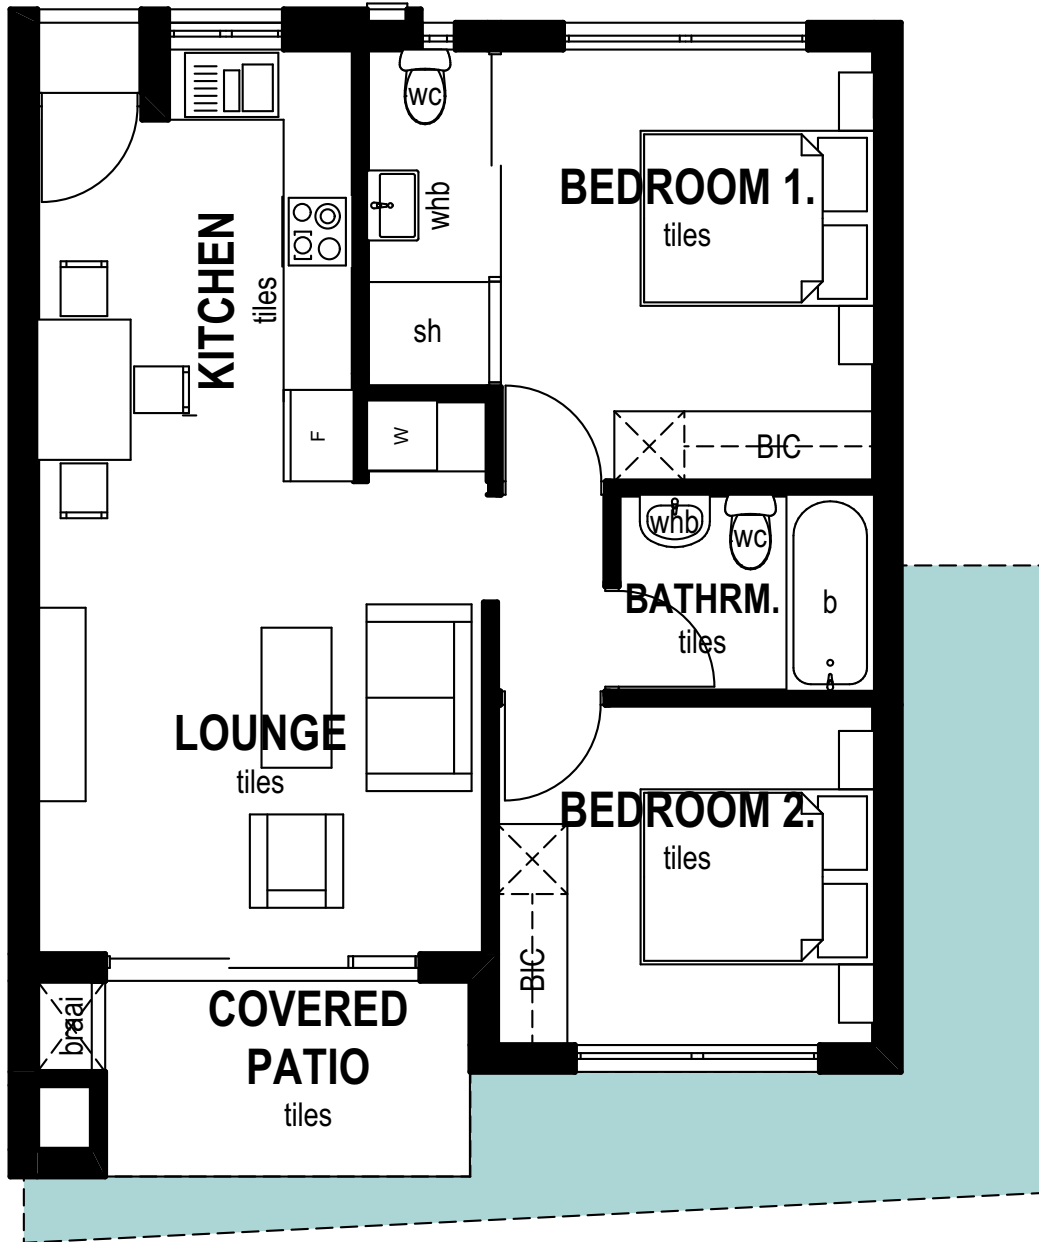

Unit Size:	65.05m ²
Covered Balcony:	7.00m ²
TOTAL:	72.05m²

Unit Size:	65.05m ²
Covered Balcony:	7.00m ²
TOTAL:	72.05m²

Unit Size:	65.05m ²
Covered Balcony:	7.00m ²
TOTAL:	72.05m²

Unit Size:	65.05m ²
Covered Balcony:	7.00m ²
TOTAL:	72.05m²

Unit Size:	63.54m ²
Covered Patio:	6.00m ²
TOTAL:	69.54m²
<i>Excl use:</i>	23.59m ²

Unit Size:	63.54m ²
Covered Patio:	6.00m ²
TOTAL:	69.54m²
<i>Excl use:</i>	19.26m ²

Unit Size:	63.54m ²
Covered Patio:	6.00m ²
TOTAL:	69.54m²
<i>Excl use:</i>	16.12m ²

Unit Size:	63.54m ²
Covered Patio:	6.00m ²
TOTAL:	69.54m²
<i>Excl use:</i>	12.95m ²

Unit Size:	63.54m ²
Covered Patio:	6.00m ²
TOTAL:	69.54m²
<i>Excl use:</i>	9.86m ²

Unit Size:	63.54m ²
Covered Patio:	6.00m ²
TOTAL:	69.54m²
<i>Excl use:</i>	12.84m ²

Unit Size:	61.77m ²
Covered Balcony:	6.00m ²
TOTAL:	67.77m²

Unit Size:	61.77m ²
Covered Balcony:	6.00m ²
TOTAL:	67.77m²

Unit Size:	61.77m ²
Covered Balcony:	6.00m ²
TOTAL:	67.77m²

Unit Size:	61.77m ²
Covered Balcony:	6.00m ²
TOTAL:	67.77m²