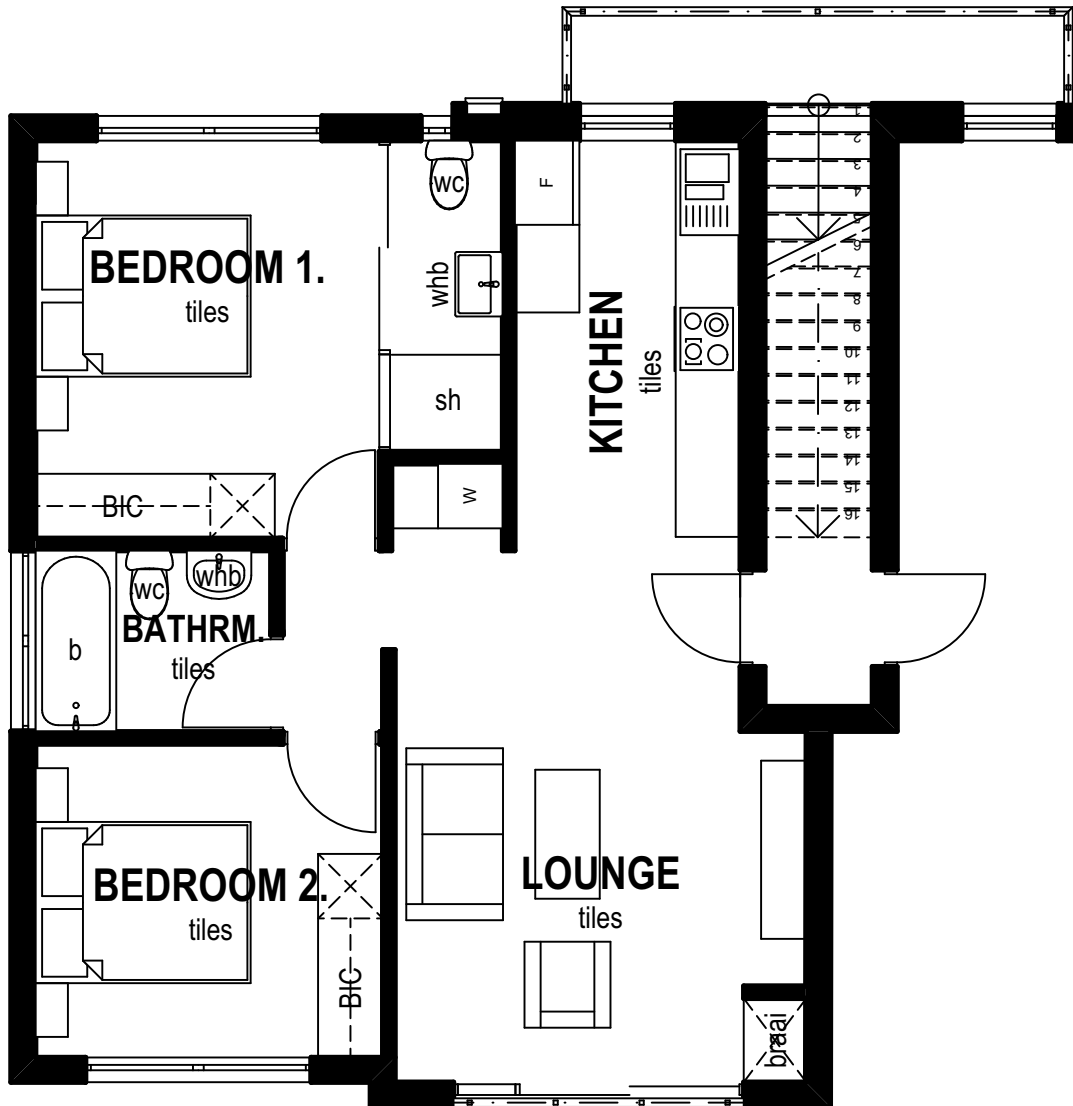

Unit Size: 64.04m²
No Balcony: