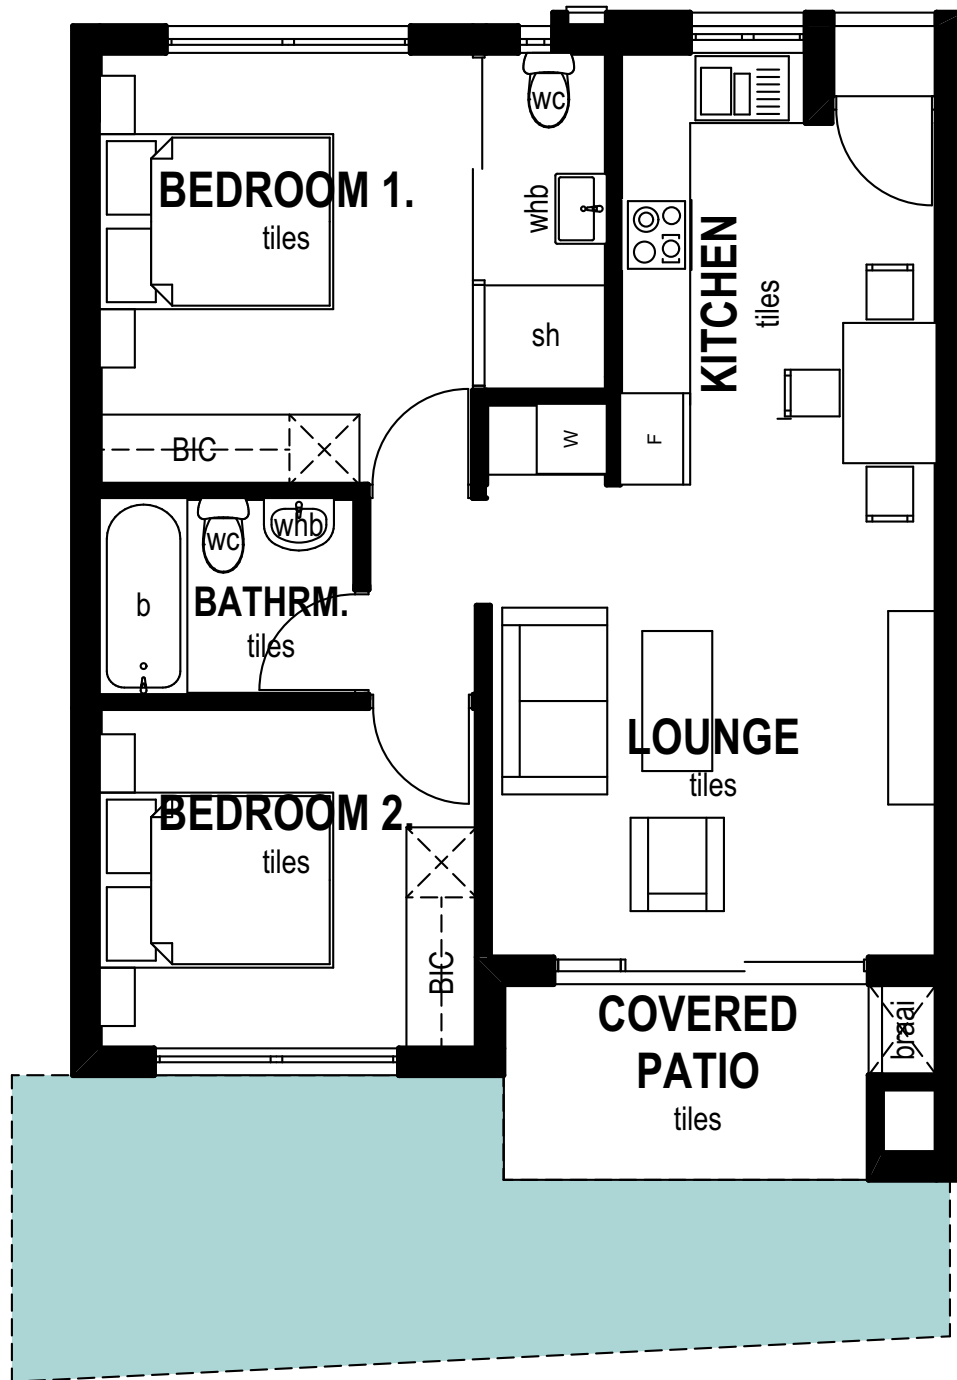

Unit Size:	34.38m ²
Covered Patio:	6.50m ²
TOTAL:	40.88m²
<i>Excl use:</i>	4.35m ²

Unit Size:	66.71m ²
Covered Patio:	7.00m ²
TOTAL:	69.54m²
<i>Excl use:</i>	14.95m ²

Unit Size:	66.71m ²
Covered Patio:	7.00m ²
TOTAL:	69.54m²
Excl use:	15.33m ²

Unit Size:	65.05m ²
Covered Balcony:	7.00m ²
TOTAL:	72.05m²

Unit Size:	65.05m ²
Covered Balcony:	7.00m ²
TOTAL:	72.05m²

Unit Size:	65.05m ²
Covered Balcony:	7.00m ²
TOTAL:	72.05m²

Unit Size:	65.05m ²
Covered Balcony:	7.00m ²
TOTAL:	72.05m²

Unit Size:	63.54m ²
Covered Patio:	6.00m ²
TOTAL:	69.54m²
<i>Excl use:</i>	23.59m ²

Unit Size:	63.54m ²
Covered Patio:	6.00m ²
TOTAL:	69.54m²
<i>Excl use:</i>	19.26m ²

Unit Size:	63.54m ²
Covered Patio:	6.00m ²
TOTAL:	69.54m²
<i>Excl use:</i>	16.12m ²

Unit Size:	63.54m ²
Covered Patio:	6.00m ²
TOTAL:	69.54m²
<i>Excl use:</i>	12.95m ²

Unit Size:	63.54m ²
Covered Patio:	6.00m ²
TOTAL:	69.54m²
<i>Excl use:</i>	9.86m ²

Unit Size:	63.54m ²
Covered Patio:	6.00m ²
TOTAL:	69.54m²
<i>Excl use:</i>	12.84m ²