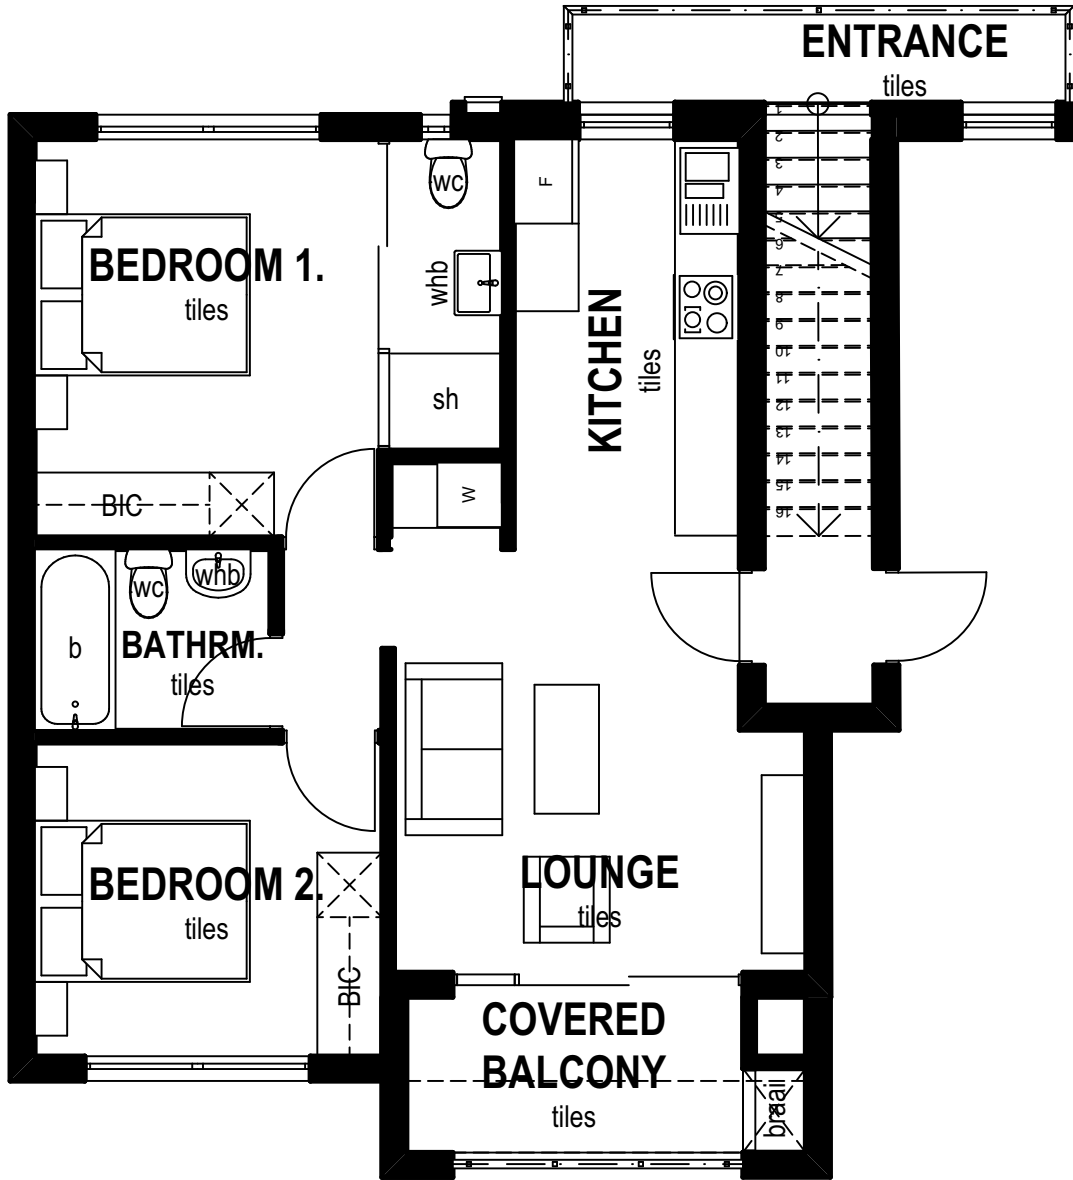

Unit Size:	65.05m ²
Covered Balcony:	7.00m ²
TOTAL:	72.05m²

Unit Size:	65.05m ²
Covered Balcony:	7.00m ²
TOTAL:	72.05m²

Unit Size:	65.05m ²
Covered Balcony:	7.00m ²
TOTAL:	72.05m²

Unit Size:	65.05m ²
Covered Balcony:	7.00m ²
TOTAL:	72.05m²

Unit Size:	63.54m ²
Covered Patio:	6.00m ²
TOTAL:	69.54m²
<i>Excl use:</i>	12.95m ²

Unit Size:	63.54m ²
Covered Patio:	6.00m ²
TOTAL:	69.54m²
<i>Excl use:</i>	9.86m ²

Unit Size:	63.54m ²
Covered Patio:	6.00m ²
TOTAL:	69.54m²
<i>Excl use:</i>	12.84m ²

Unit Size:	61.77m ²
Covered Balcony:	6.00m ²
TOTAL:	67.77m²

Unit Size:	61.77m ²
Covered Balcony:	6.00m ²
TOTAL:	67.77m²

Unit Size:	61.77m ²
Covered Balcony:	6.00m ²
TOTAL:	67.77m²

Unit Size:	61.77m ²
Covered Balcony:	6.00m ²
TOTAL:	67.77m²

Unit Size: 65.71m²
No Balcony

UNIT 21 - TYPE B2

Unit Size: 65.71m²
No Balcony

Unit Size:	60.09m ²
Covered Balcony:	6.00m ²
TOTAL:	66.09m²

Unit Size:	60.09m ²
Covered Balcony:	6.00m ²
TOTAL:	66.09m²

Unit Size:	60.09m ²
Covered Balcony:	6.00m ²
TOTAL:	66.09m²