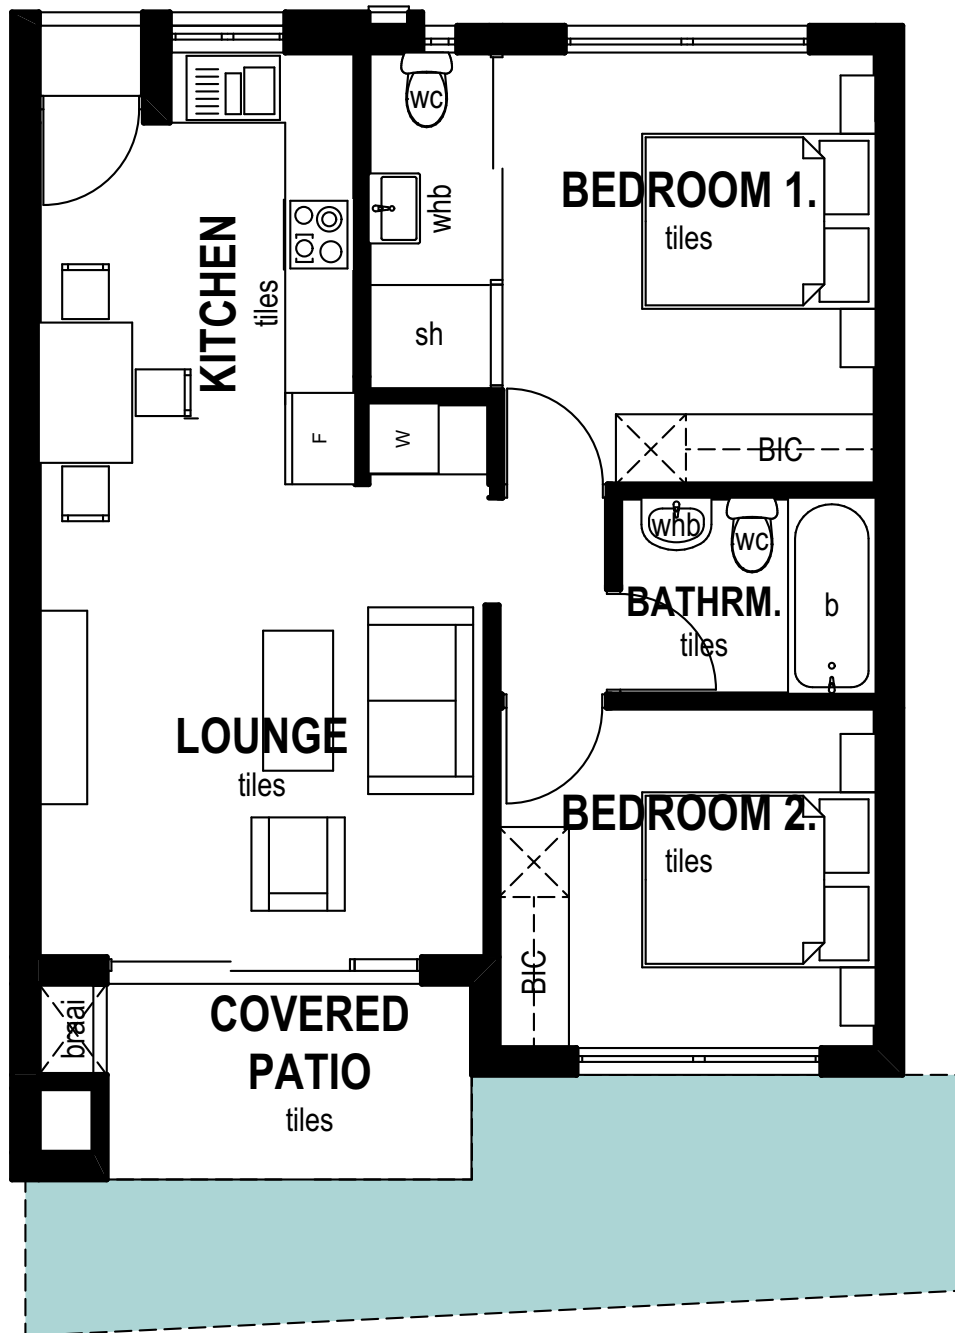

Unit Size:	34.38m ²
Covered Patio:	6.50m ²
TOTAL:	40.88m²
<i>Excl use:</i>	4.35m ²

Unit Size:	66.71m ²
Covered Patio:	7.00m ²
TOTAL:	69.54m²
<i>Excl use:</i>	14.95m ²

Unit Size:	66.71m ²
Covered Patio:	7.00m ²
TOTAL:	69.54m²
Excl use:	15.33m ²

Unit Size:	65.05m ²
Covered Balcony:	7.00m ²
TOTAL:	72.05m²

Unit Size:	65.05m ²
Covered Balcony:	7.00m ²
TOTAL:	72.05m²

Unit Size:	65.05m ²
Covered Balcony:	7.00m ²
TOTAL:	72.05m²

Unit Size:	65.05m ²
Covered Balcony:	7.00m ²
TOTAL:	72.05m²

Unit Size:	63.54m ²
Covered Patio:	6.00m ²
TOTAL:	69.54m²
<i>Excl use:</i>	23.59m ²

Unit Size:	63.54m ²
Covered Patio:	6.00m ²
TOTAL:	69.54m²
<i>Excl use:</i>	19.26m ²

Unit Size:	63.54m ²
Covered Patio:	6.00m ²
TOTAL:	69.54m²
<i>Excl use:</i>	16.12m ²

Unit Size:	63.54m ²
Covered Patio:	6.00m ²
TOTAL:	69.54m²
<i>Excl use:</i>	12.95m ²

Unit Size:	63.54m ²
Covered Patio:	6.00m ²
TOTAL:	69.54m²
<i>Excl use:</i>	9.86m ²

Unit Size:	63.54m ²
Covered Patio:	6.00m ²
TOTAL:	69.54m²
<i>Excl use:</i>	12.84m ²