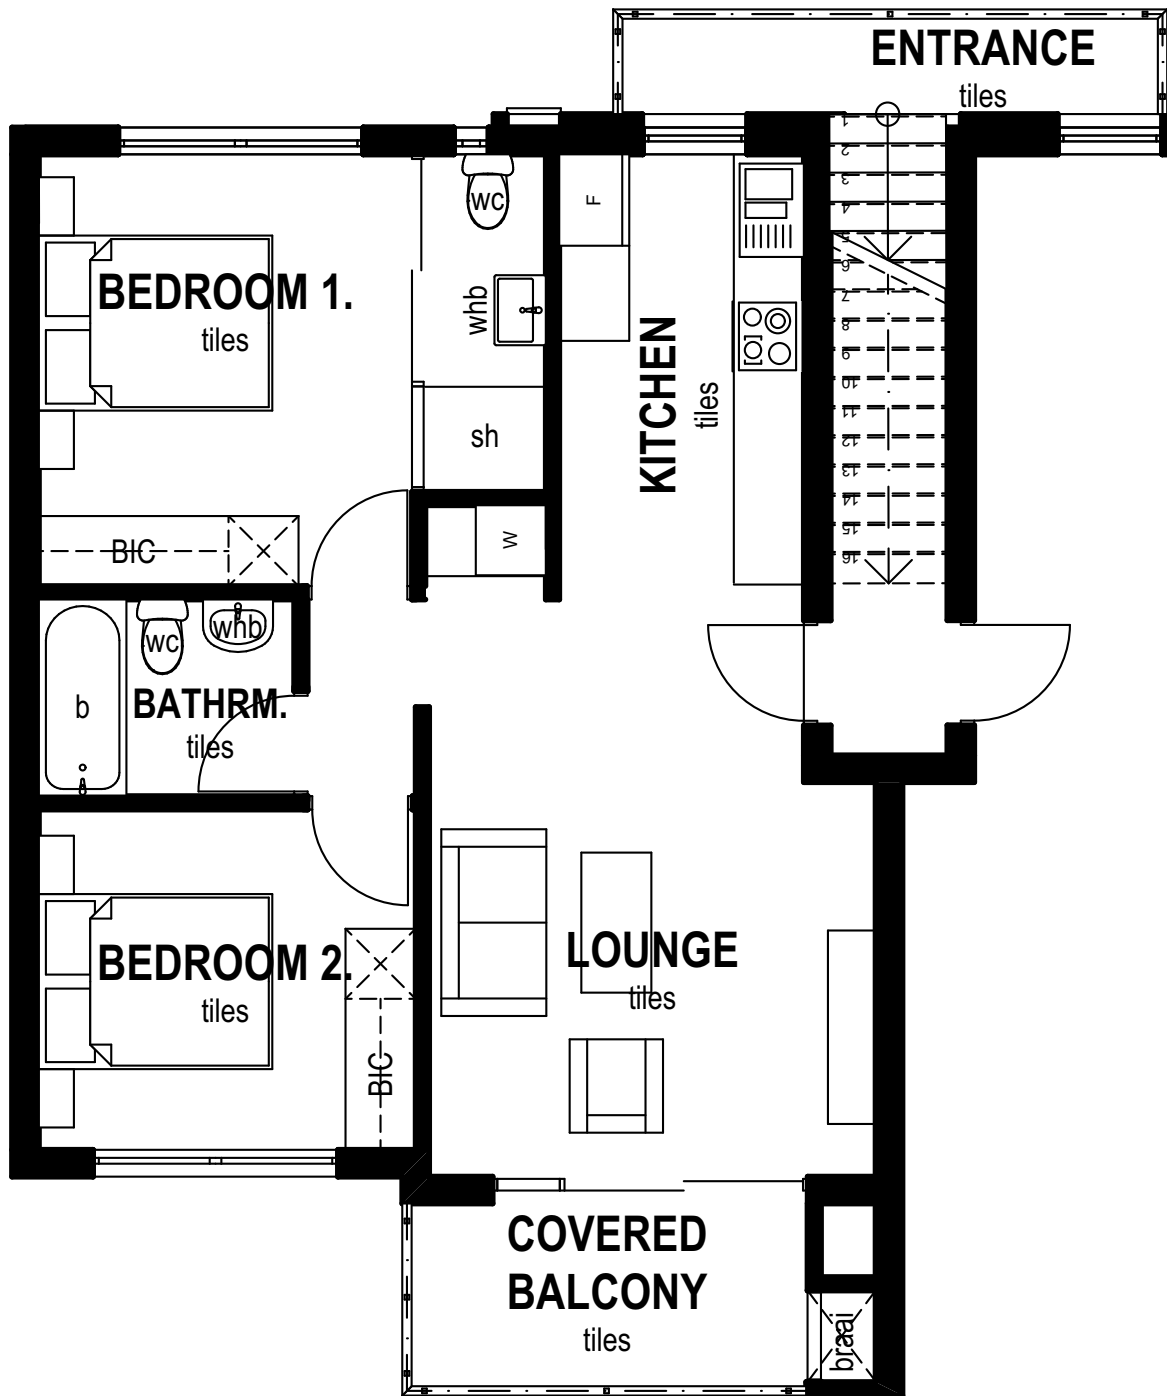

Unit Size:	34.38m ²
Covered Patio:	6.50m ²
TOTAL:	40.88m²
<i>Excl use:</i>	<i>4.44m²</i>

Unit Size:	33.48m ²
Covered Patio:	6.00m ²
TOTAL:	39.48m²
<i>Excl use:</i>	4.26m ²

Unit Size:	33.48m ²
Covered Patio:	6.00m ²
TOTAL:	39.48m²
<i>Excl use:</i>	4.24m ²

Unit Size:	34.38m ²
Covered Patio:	6.50m ²
TOTAL:	40.88m²
<i>Excl use:</i>	4.35m ²

Unit Size:	66.71m ²
Covered Patio:	7.00m ²
TOTAL:	69.54m²
<i>Excl use:</i>	14.95m ²

Unit Size:	66.71m ²
Covered Patio:	7.00m ²
TOTAL:	69.54m²
Excl use:	15.33m ²

Unit Size:	65.05m ²
Covered Balcony:	7.00m ²
TOTAL:	72.05m²

Unit Size:	65.05m ²
Covered Balcony:	7.00m ²
TOTAL:	72.05m²

Unit Size:	65.05m ²
Covered Balcony:	7.00m ²
TOTAL:	72.05m²

Unit Size:	65.05m ²
Covered Balcony:	7.00m ²
TOTAL:	72.05m²