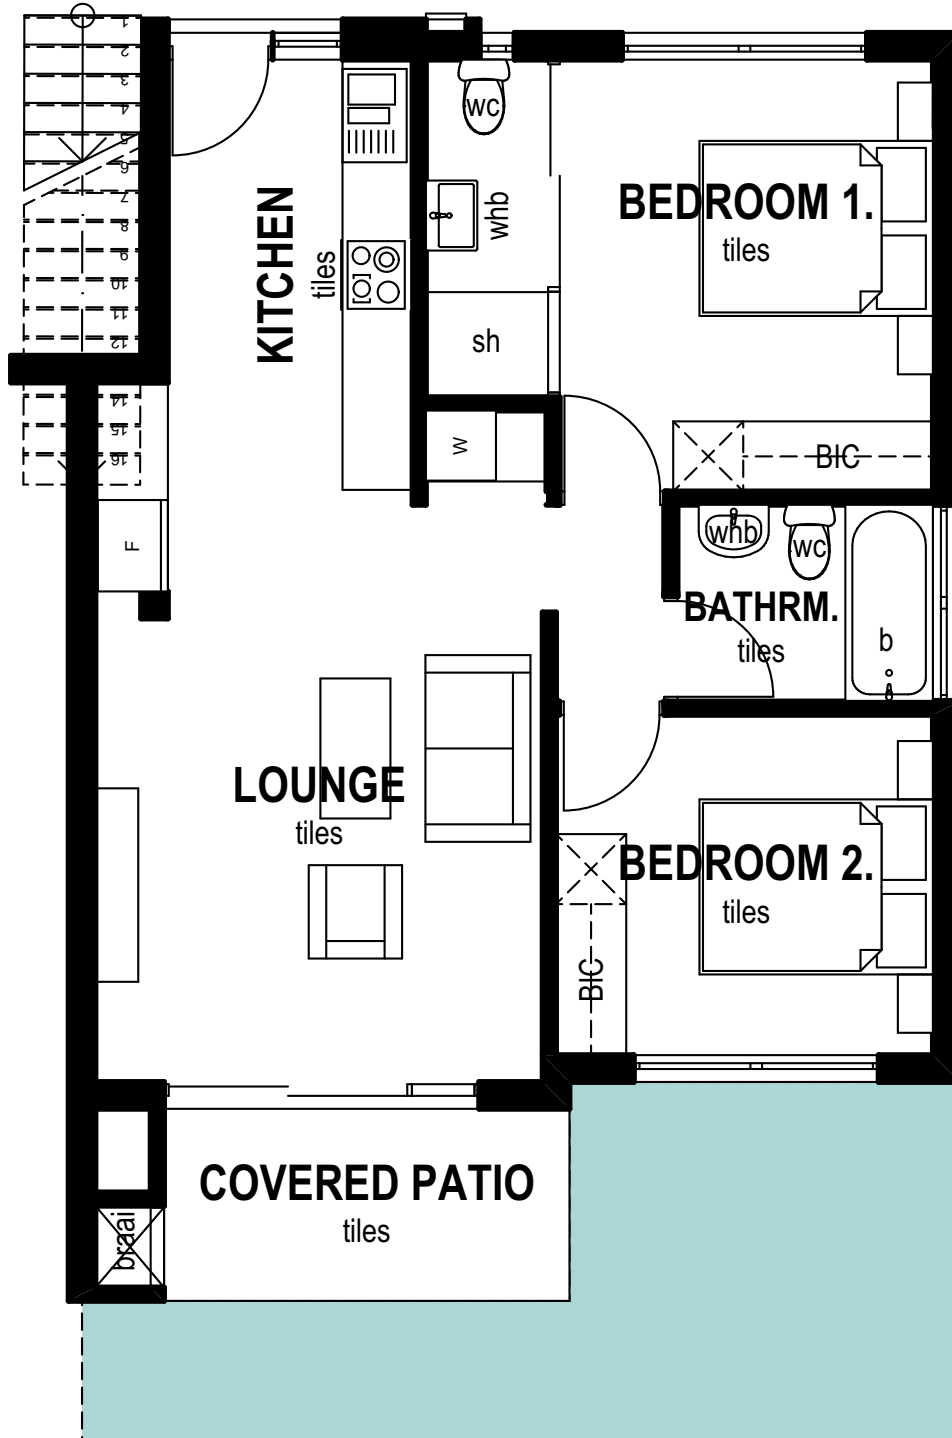

Unit Size:	34.38m ²
Covered Patio:	6.50m ²
TOTAL:	40.88m²
<i>Excl use:</i>	<i>4.44m²</i>

Unit Size:	33.48m ²
Covered Patio:	6.00m ²
TOTAL:	39.48m²
<i>Excl use:</i>	4.26m ²

Unit Size:	33.48m ²
Covered Patio:	6.00m ²
TOTAL:	39.48m²
<i>Excl use:</i>	4.24m ²

Unit Size:	34.38m ²
Covered Patio:	6.50m ²
TOTAL:	40.88m²
<i>Excl use:</i>	4.35m ²

Unit Size:	66.71m ²
Covered Patio:	7.00m ²
TOTAL:	69.54m²
<i>Excl use:</i>	14.95m ²

Unit Size:	66.71m ²
Covered Patio:	7.00m ²
TOTAL:	69.54m²
Excl use:	15.33m ²

Unit Size:	65.05m ²
Covered Balcony:	7.00m ²
TOTAL:	72.05m²

Unit Size:	65.05m ²
Covered Balcony:	7.00m ²
TOTAL:	72.05m²

Unit Size:	65.05m ²
Covered Balcony:	7.00m ²
TOTAL:	72.05m²

Unit Size:	65.05m ²
Covered Balcony:	7.00m ²
TOTAL:	72.05m²

Unit Size:	63.54m ²
Covered Patio:	6.00m ²
TOTAL:	69.54m²
<i>Excl use:</i>	23.59m ²

Unit Size:	63.54m ²
Covered Patio:	6.00m ²
TOTAL:	69.54m²
<i>Excl use:</i>	19.26m ²

Unit Size:	63.54m ²
Covered Patio:	6.00m ²
TOTAL:	69.54m²
<i>Excl use:</i>	16.12m ²