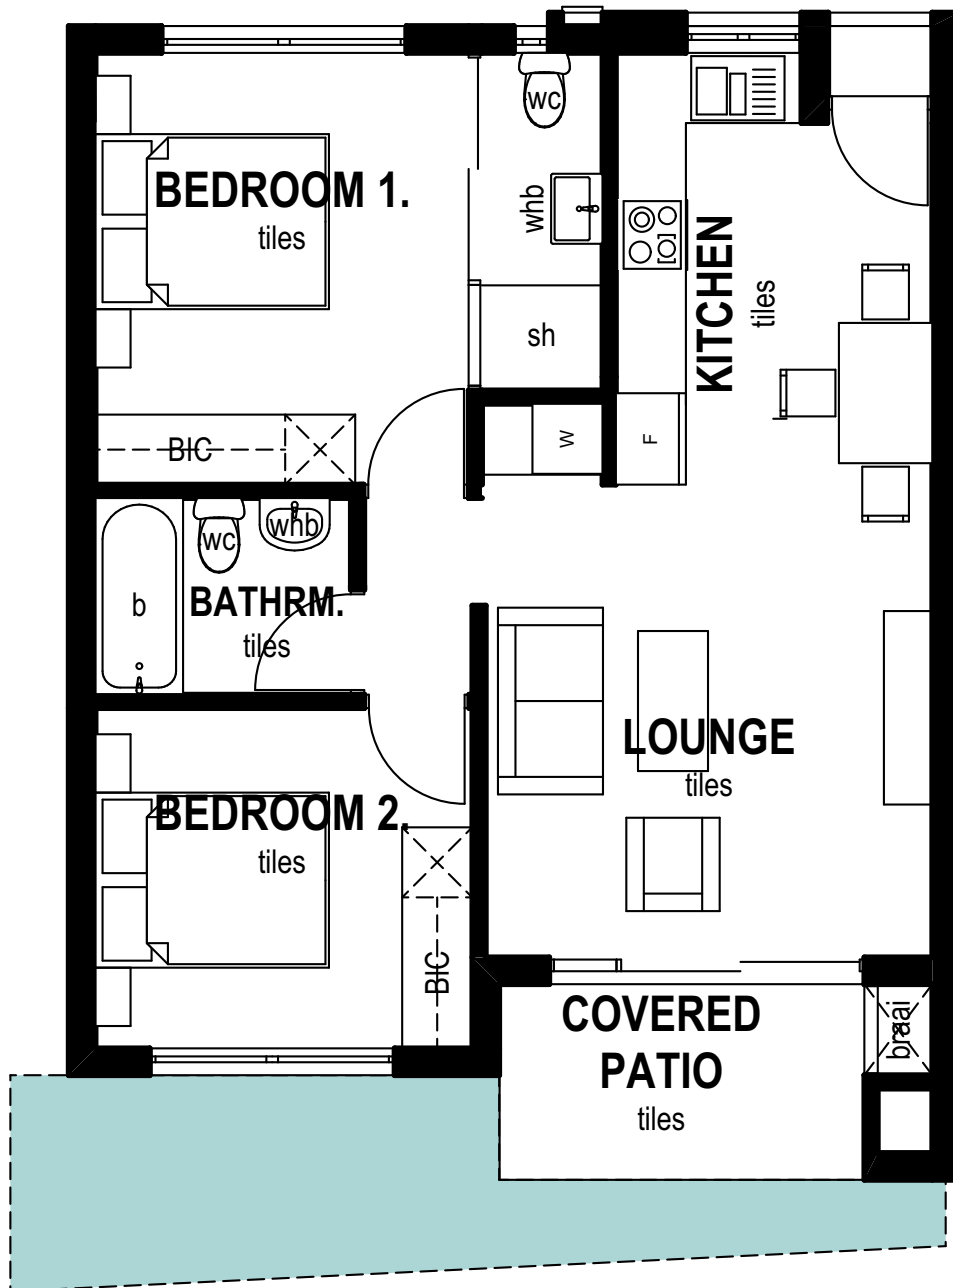

Unit Size:	65.05m ²
Covered Balcony:	7.00m ²
TOTAL:	72.05m²

Unit Size:	65.05m ²
Covered Balcony:	7.00m ²
TOTAL:	72.05m²

Unit Size:	65.05m ²
Covered Balcony:	7.00m ²
TOTAL:	72.05m²

Unit Size:	65.05m ²
Covered Balcony:	7.00m ²
TOTAL:	72.05m²

Unit Size:	63.54m ²
Covered Patio:	6.00m ²
TOTAL:	69.54m²
<i>Excl use:</i>	23.59m ²

Unit Size:	63.54m ²
Covered Patio:	6.00m ²
TOTAL:	69.54m²
<i>Excl use:</i>	19.26m ²

Unit Size:	63.54m ²
Covered Patio:	6.00m ²
TOTAL:	69.54m²
<i>Excl use:</i>	16.12m ²

Unit Size:	63.54m ²
Covered Patio:	6.00m ²
TOTAL:	69.54m²
<i>Excl use:</i>	12.95m ²

Unit Size:	63.54m ²
Covered Patio:	6.00m ²
TOTAL:	69.54m²
<i>Excl use:</i>	9.86m ²

Unit Size:	63.54m ²
Covered Patio:	6.00m ²
TOTAL:	69.54m²
<i>Excl use:</i>	12.84m ²

Unit Size:	61.77m ²
Covered Balcony:	6.00m ²
TOTAL:	67.77m²

Unit Size:	61.77m ²
Covered Balcony:	6.00m ²
TOTAL:	67.77m²

Unit Size:	61.77m ²
Covered Balcony:	6.00m ²
TOTAL:	67.77m²

Unit Size:	61.77m ²
Covered Balcony:	6.00m ²
TOTAL:	67.77m²