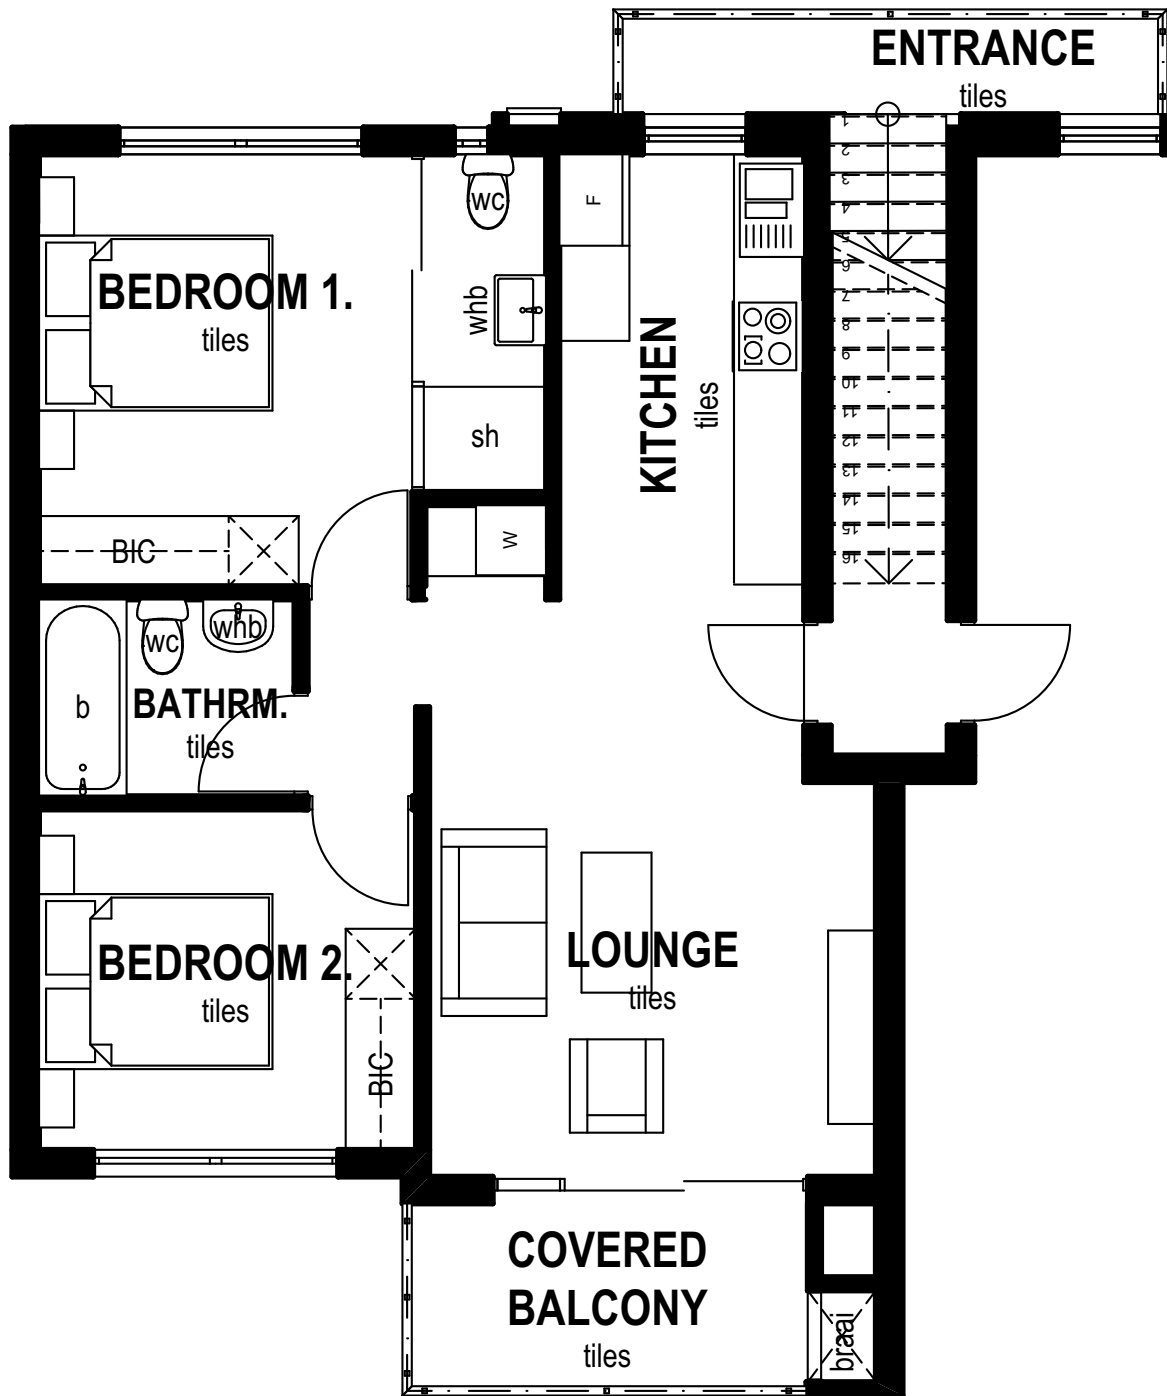

Unit Size:	34.38m ²
Covered Patio:	6.50m ²
TOTAL:	40.88m²
<i>Excl use:</i>	<i>4.44m²</i>

Unit Size:	33.48m ²
Covered Patio:	6.00m ²
TOTAL:	39.48m²
<i>Excl use:</i>	4.26m ²

Unit Size:	33.48m ²
Covered Patio:	6.00m ²
TOTAL:	39.48m²
<i>Excl use:</i>	4.24m ²

Unit Size:	34.38m ²
Covered Patio:	6.50m ²
TOTAL:	40.88m²
<i>Excl use:</i>	4.35m ²

Unit Size:	66.71m ²
Covered Patio:	7.00m ²
TOTAL:	69.54m²
<i>Excl use:</i>	14.95m ²

Unit Size:	66.71m ²
Covered Patio:	7.00m ²
TOTAL:	69.54m²
Excl use:	15.33m ²

Unit Size:	65.05m ²
Covered Balcony:	7.00m ²
TOTAL:	72.05m²

Unit Size:	65.05m ²
Covered Balcony:	7.00m ²
TOTAL:	72.05m²

Unit Size:	65.05m ²
Covered Balcony:	7.00m ²
TOTAL:	72.05m²

Unit Size:	65.05m ²
Covered Balcony:	7.00m ²
TOTAL:	72.05m²

Unit Size:	63.54m ²
Covered Patio:	6.00m ²
TOTAL:	69.54m²
<i>Excl use:</i>	23.59m ²

Unit Size:	63.54m ²
Covered Patio:	6.00m ²
TOTAL:	69.54m²
<i>Excl use:</i>	19.26m ²

Unit Size:	63.54m ²
Covered Patio:	6.00m ²
TOTAL:	69.54m²
<i>Excl use:</i>	16.12m ²