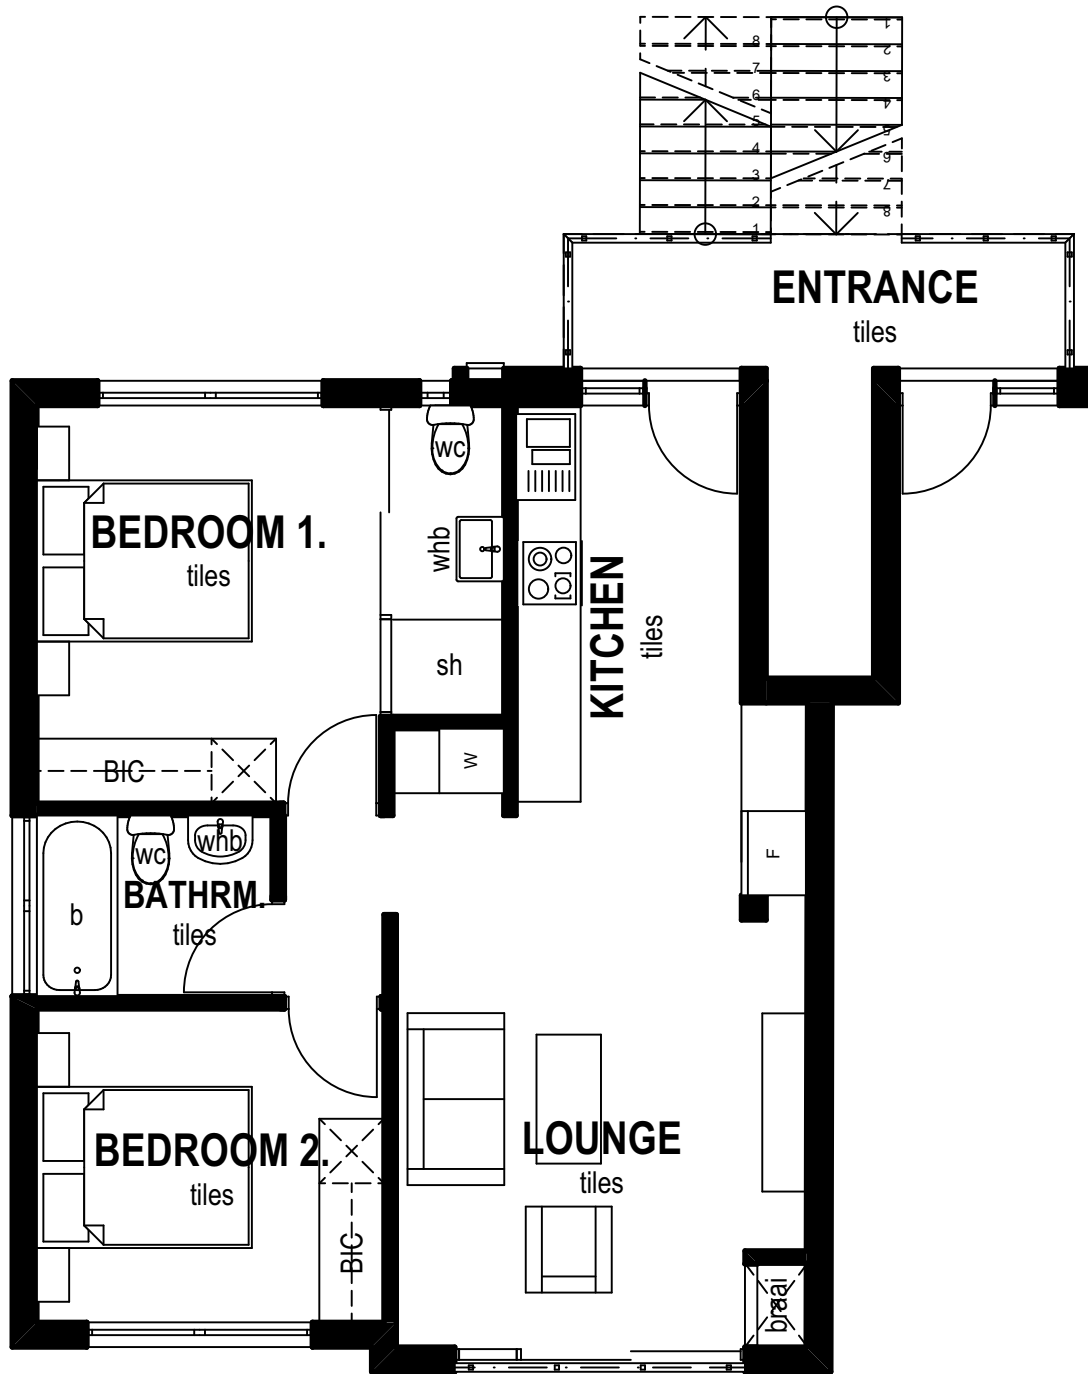

Unit Size:	65.05m ²
Covered Balcony:	7.00m ²
TOTAL:	72.05m²

Unit Size:	65.05m ²
Covered Balcony:	7.00m ²
TOTAL:	72.05m²

Unit Size:	65.05m ²
Covered Balcony:	7.00m ²
TOTAL:	72.05m²

Unit Size:	65.05m ²
Covered Balcony:	7.00m ²
TOTAL:	72.05m²

Unit Size:	63.54m ²
Covered Patio:	6.00m ²
TOTAL:	69.54m²
<i>Excl use:</i>	12.95m ²

Unit Size:	63.54m ²
Covered Patio:	6.00m ²
TOTAL:	69.54m²
<i>Excl use:</i>	9.86m ²

Unit Size:	63.54m ²
Covered Patio:	6.00m ²
TOTAL:	69.54m²
<i>Excl use:</i>	12.84m ²

Unit Size:	61.77m ²
Covered Balcony:	6.00m ²
TOTAL:	67.77m²

Unit Size:	61.77m ²
Covered Balcony:	6.00m ²
TOTAL:	67.77m²

Unit Size:	61.77m ²
Covered Balcony:	6.00m ²
TOTAL:	67.77m²

Unit Size:	61.77m ²
Covered Balcony:	6.00m ²
TOTAL:	67.77m²

Unit Size: 65.71m²
No Balcony

UNIT 21 - TYPE B2

Unit Size: 65.71m²
No Balcony

Unit Size:	60.09m ²
Covered Balcony:	6.00m ²
TOTAL:	66.09m²

Unit Size:	60.09m ²
Covered Balcony:	6.00m ²
TOTAL:	66.09m²

Unit Size:	60.09m ²
Covered Balcony:	6.00m ²
TOTAL:	66.09m²