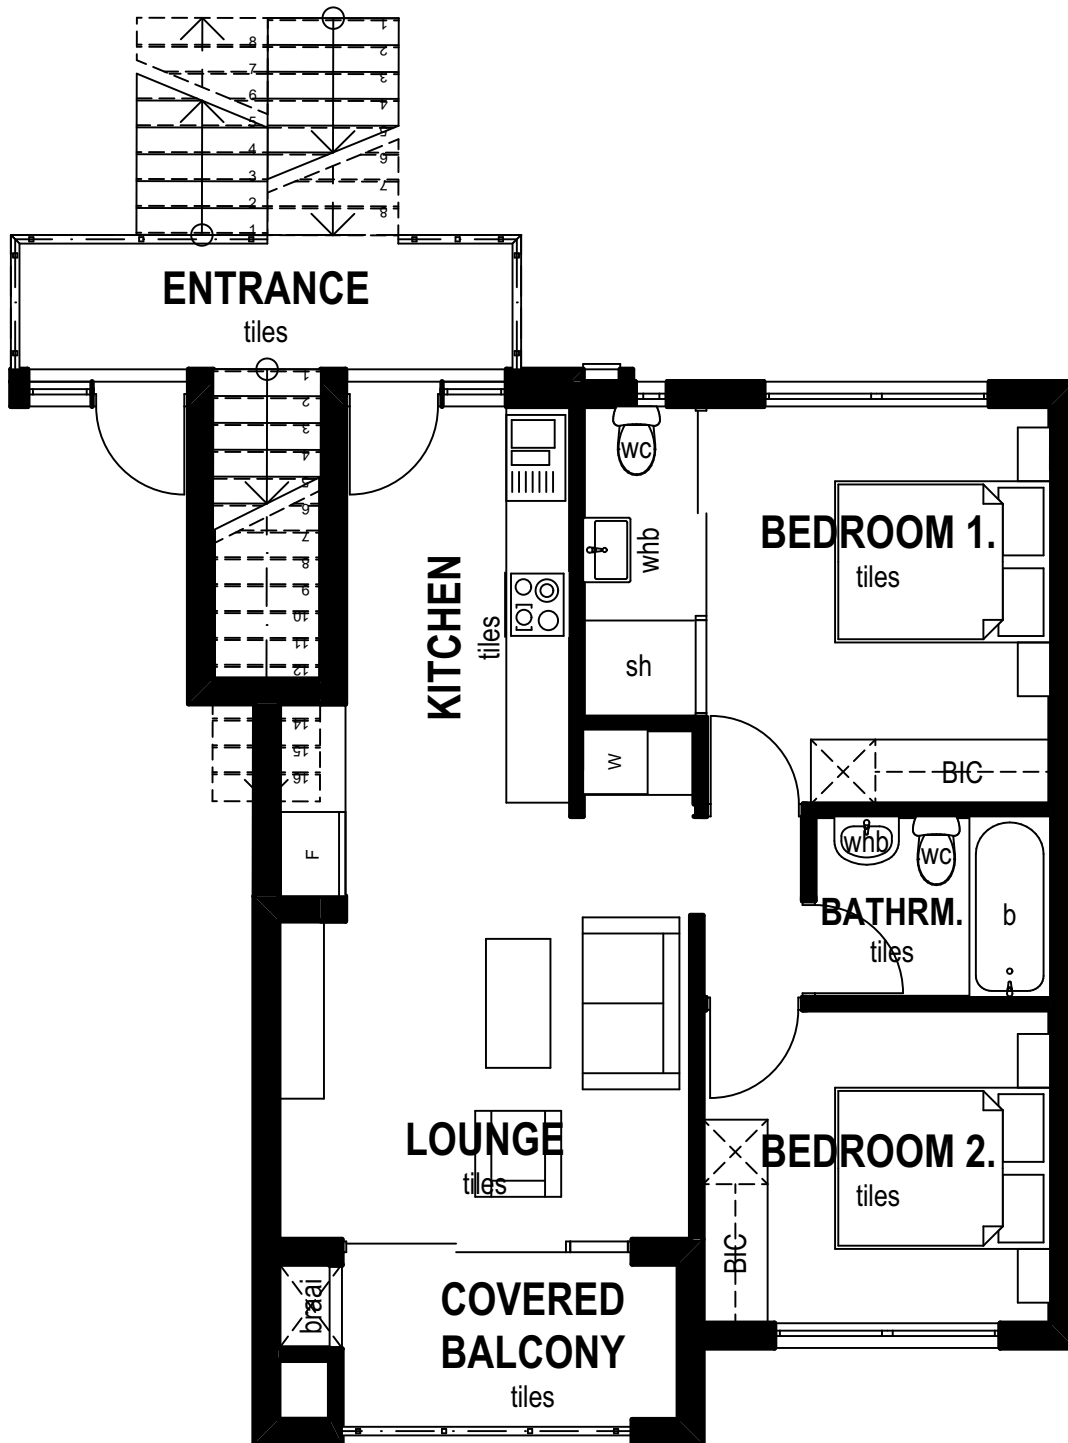

Unit Size:	65.05m ²
Covered Balcony:	7.00m ²
TOTAL:	72.05m²

Unit Size:	65.05m ²
Covered Balcony:	7.00m ²
TOTAL:	72.05m²

Unit Size:	65.05m ²
Covered Balcony:	7.00m ²
TOTAL:	72.05m²

Unit Size:	65.05m ²
Covered Balcony:	7.00m ²
TOTAL:	72.05m²

Unit Size:	63.54m ²
Covered Patio:	6.00m ²
TOTAL:	69.54m²
<i>Excl use:</i>	12.95m ²

Unit Size:	63.54m ²
Covered Patio:	6.00m ²
TOTAL:	69.54m²
<i>Excl use:</i>	9.86m ²

Unit Size:	63.54m ²
Covered Patio:	6.00m ²
TOTAL:	69.54m²
<i>Excl use:</i>	12.84m ²

Unit Size:	61.77m ²
Covered Balcony:	6.00m ²
TOTAL:	67.77m²

Unit Size:	61.77m ²
Covered Balcony:	6.00m ²
TOTAL:	67.77m²

Unit Size:	61.77m ²
Covered Balcony:	6.00m ²
TOTAL:	67.77m²

Unit Size:	61.77m ²
Covered Balcony:	6.00m ²
TOTAL:	67.77m²

Unit Size: 65.71m²
No Balcony

UNIT 21 - TYPE B2

Unit Size: 65.71m²
No Balcony

Unit Size:	60.09m ²
Covered Balcony:	6.00m ²
TOTAL:	66.09m²

Unit Size:	60.09m ²
Covered Balcony:	6.00m ²
TOTAL:	66.09m²

Unit Size:	60.09m ²
Covered Balcony:	6.00m ²
TOTAL:	66.09m²