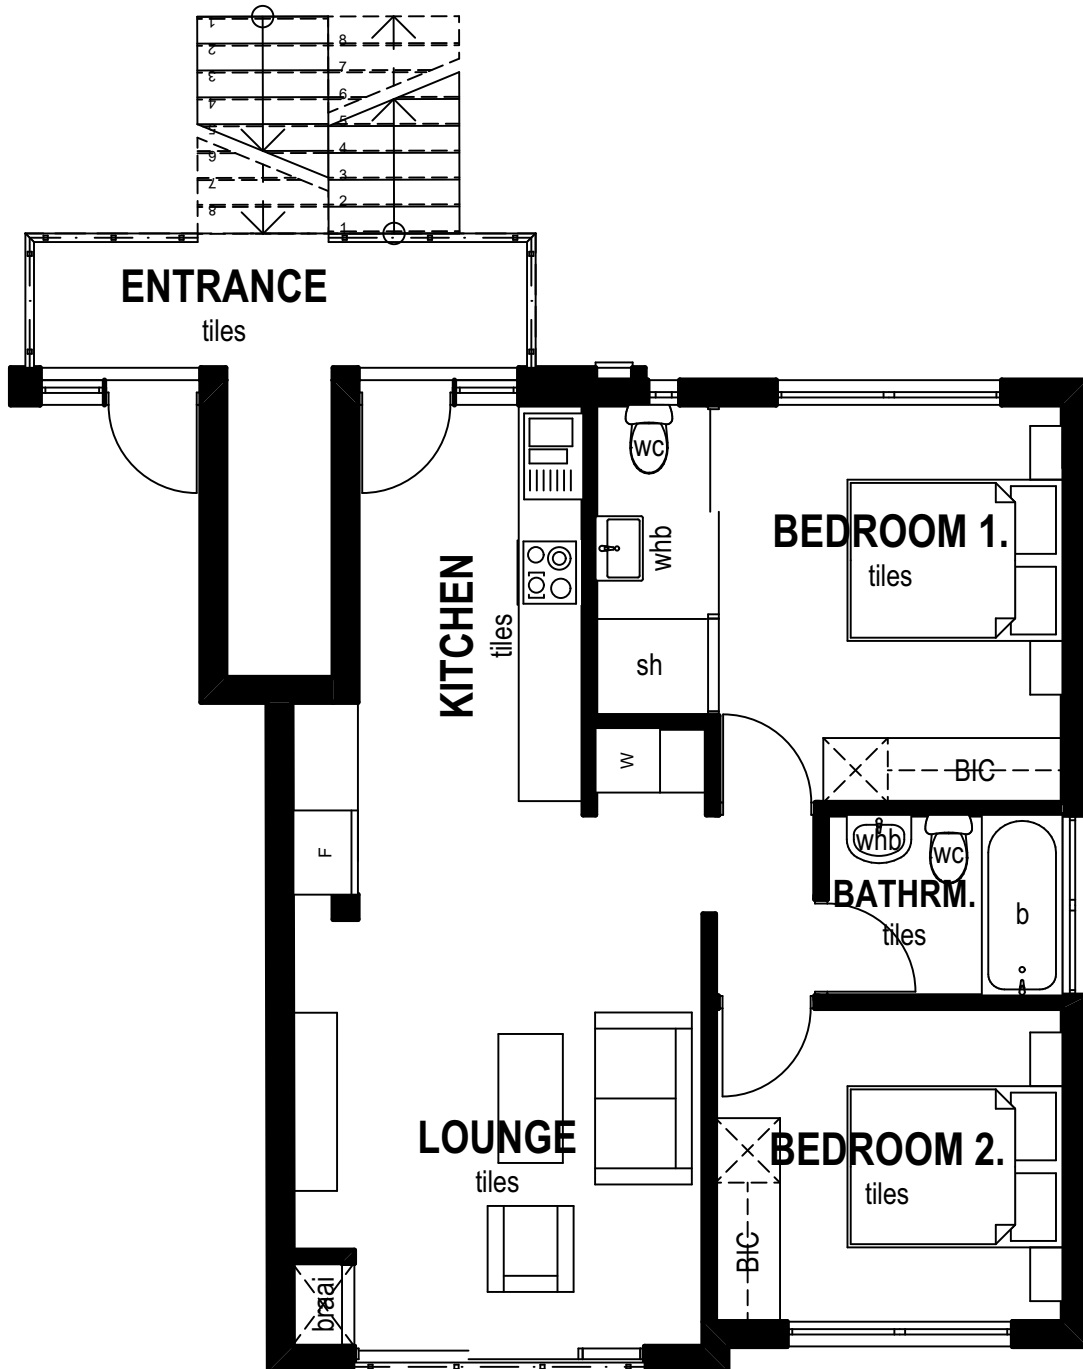

Unit Size:	65.05m ²
Covered Balcony:	7.00m ²
TOTAL:	72.05m²

Unit Size:	65.05m ²
Covered Balcony:	7.00m ²
TOTAL:	72.05m²

Unit Size:	65.05m ²
Covered Balcony:	7.00m ²
TOTAL:	72.05m²

Unit Size:	65.05m ²
Covered Balcony:	7.00m ²
TOTAL:	72.05m²

Unit Size:	63.54m ²
Covered Patio:	6.00m ²
TOTAL:	69.54m²
<i>Excl use:</i>	12.95m ²

Unit Size:	63.54m ²
Covered Patio:	6.00m ²
TOTAL:	69.54m²
<i>Excl use:</i>	9.86m ²

Unit Size:	63.54m ²
Covered Patio:	6.00m ²
TOTAL:	69.54m²
<i>Excl use:</i>	12.84m ²

Unit Size:	61.77m ²
Covered Balcony:	6.00m ²
TOTAL:	67.77m²

Unit Size:	61.77m ²
Covered Balcony:	6.00m ²
TOTAL:	67.77m²

Unit Size:	61.77m ²
Covered Balcony:	6.00m ²
TOTAL:	67.77m²

Unit Size:	61.77m ²
Covered Balcony:	6.00m ²
TOTAL:	67.77m²

Unit Size: 65.71m²
No Balcony

UNIT 21 - TYPE B2

Unit Size: 65.71m²
No Balcony

Unit Size:	60.09m ²
Covered Balcony:	6.00m ²
TOTAL:	66.09m²

Unit Size:	60.09m ²
Covered Balcony:	6.00m ²
TOTAL:	66.09m²

Unit Size:	60.09m ²
Covered Balcony:	6.00m ²
TOTAL:	66.09m²