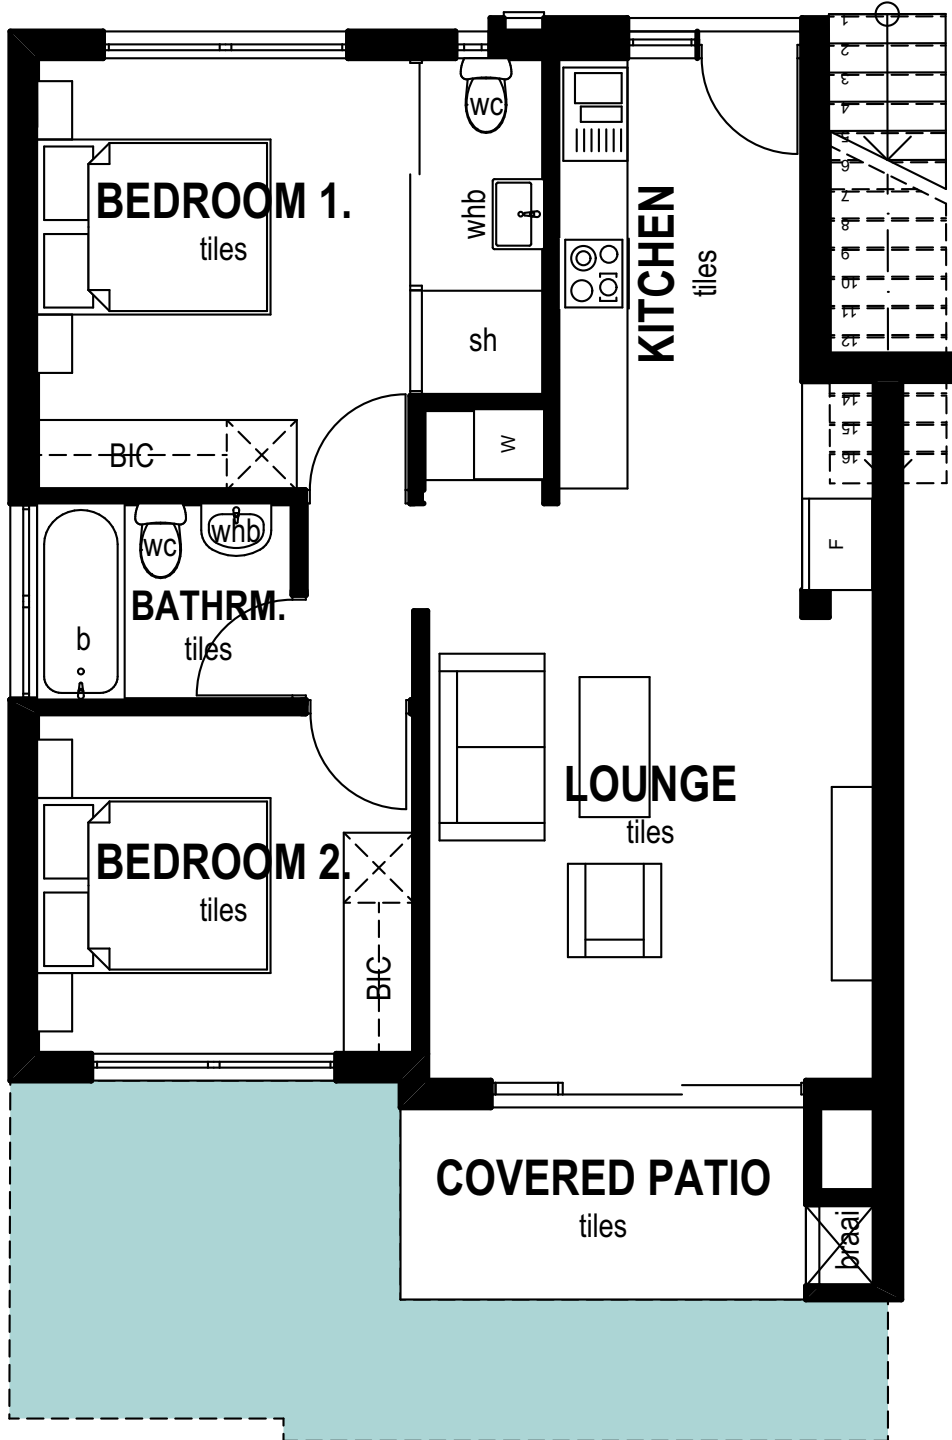

Unit Size:	34.38m ²
Covered Patio:	6.50m ²
TOTAL:	40.88m²
<i>Excl use:</i>	<i>4.44m²</i>

Unit Size:	33.48m ²
Covered Patio:	6.00m ²
TOTAL:	39.48m²
<i>Excl use:</i>	4.26m ²

Unit Size:	33.48m ²
Covered Patio:	6.00m ²
TOTAL:	39.48m²
<i>Excl use:</i>	4.24m ²

Unit Size:	34.38m ²
Covered Patio:	6.50m ²
TOTAL:	40.88m²
<i>Excl use:</i>	4.35m ²

Unit Size:	66.71m ²
Covered Patio:	7.00m ²
TOTAL:	69.54m²
<i>Excl use:</i>	14.95m ²

Unit Size:	66.71m ²
Covered Patio:	7.00m ²
TOTAL:	69.54m²
Excl use:	15.33m ²

Unit Size:	65.05m ²
Covered Balcony:	7.00m ²
TOTAL:	72.05m²

Unit Size:	65.05m ²
Covered Balcony:	7.00m ²
TOTAL:	72.05m²

Unit Size:	65.05m ²
Covered Balcony:	7.00m ²
TOTAL:	72.05m²

Unit Size:	65.05m ²
Covered Balcony:	7.00m ²
TOTAL:	72.05m²

Unit Size:	63.54m ²
Covered Patio:	6.00m ²
TOTAL:	69.54m²
<i>Excl use:</i>	23.59m ²

Unit Size:	63.54m ²
Covered Patio:	6.00m ²
TOTAL:	69.54m²
<i>Excl use:</i>	19.26m ²

Unit Size:	63.54m ²
Covered Patio:	6.00m ²
TOTAL:	69.54m²
<i>Excl use:</i>	16.12m ²