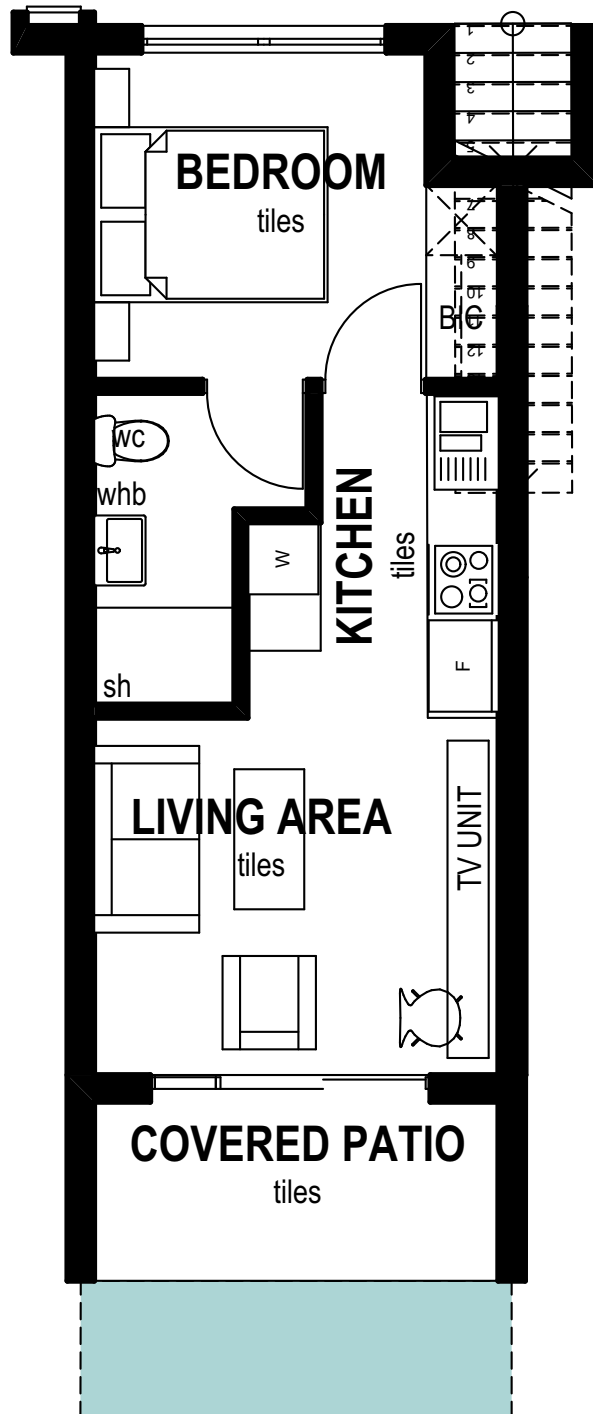

Unit Size:	34.38m ²
Covered Patio:	6.50m ²
TOTAL:	40.88m²
<i>Excl use:</i>	<i>4.44m²</i>

Unit Size:	33.48m ²
Covered Patio:	6.00m ²
TOTAL:	39.48m²
<i>Excl use:</i>	4.26m ²

Unit Size:	33.48m ²
Covered Patio:	6.00m ²
TOTAL:	39.48m²
<i>Excl use:</i>	4.24m ²

Unit Size:	34.38m ²
Covered Patio:	6.50m ²
TOTAL:	40.88m²
<i>Excl use:</i>	4.35m ²

Unit Size:	66.71m ²
Covered Patio:	7.00m ²
TOTAL:	69.54m²
<i>Excl use:</i>	14.95m ²

Unit Size:	66.71m ²
Covered Patio:	7.00m ²
TOTAL:	69.54m²
Excl use:	15.33m ²

Unit Size:	65.05m ²
Covered Balcony:	7.00m ²
TOTAL:	72.05m²

Unit Size:	65.05m ²
Covered Balcony:	7.00m ²
TOTAL:	72.05m²

Unit Size:	65.05m ²
Covered Balcony:	7.00m ²
TOTAL:	72.05m²

Unit Size:	65.05m ²
Covered Balcony:	7.00m ²
TOTAL:	72.05m²

Unit Size:	63.54m ²
Covered Patio:	6.00m ²
TOTAL:	69.54m²
<i>Excl use:</i>	23.59m ²

Unit Size:	63.54m ²
Covered Patio:	6.00m ²
TOTAL:	69.54m²
<i>Excl use:</i>	19.26m ²

Unit Size:	63.54m ²
Covered Patio:	6.00m ²
TOTAL:	69.54m²
<i>Excl use:</i>	16.12m ²