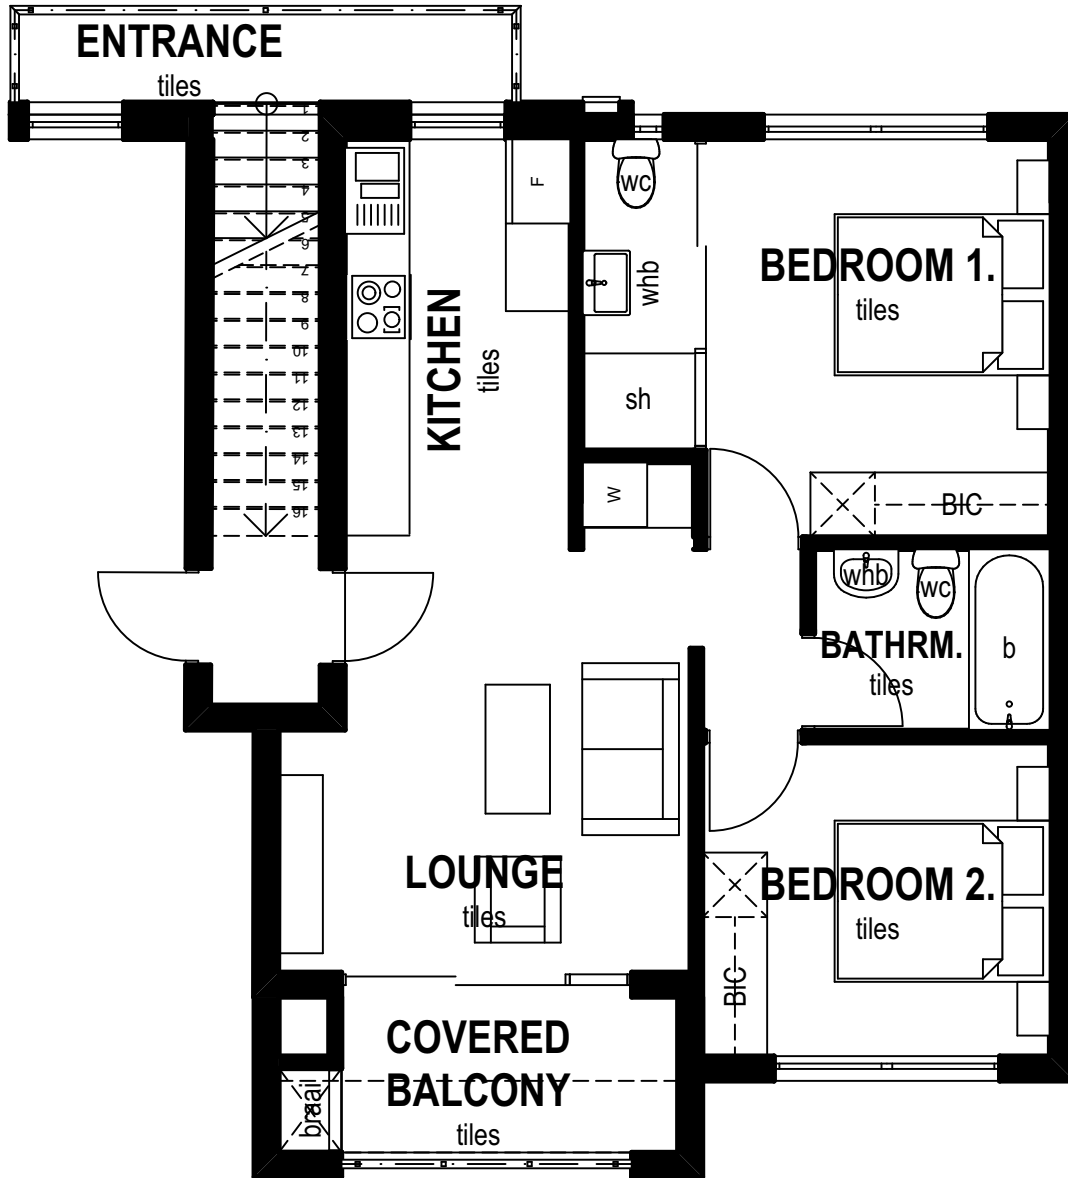

Unit Size:	60.09m²
Covered Balcony:	6.00m²
TOTAL:	66.09m²