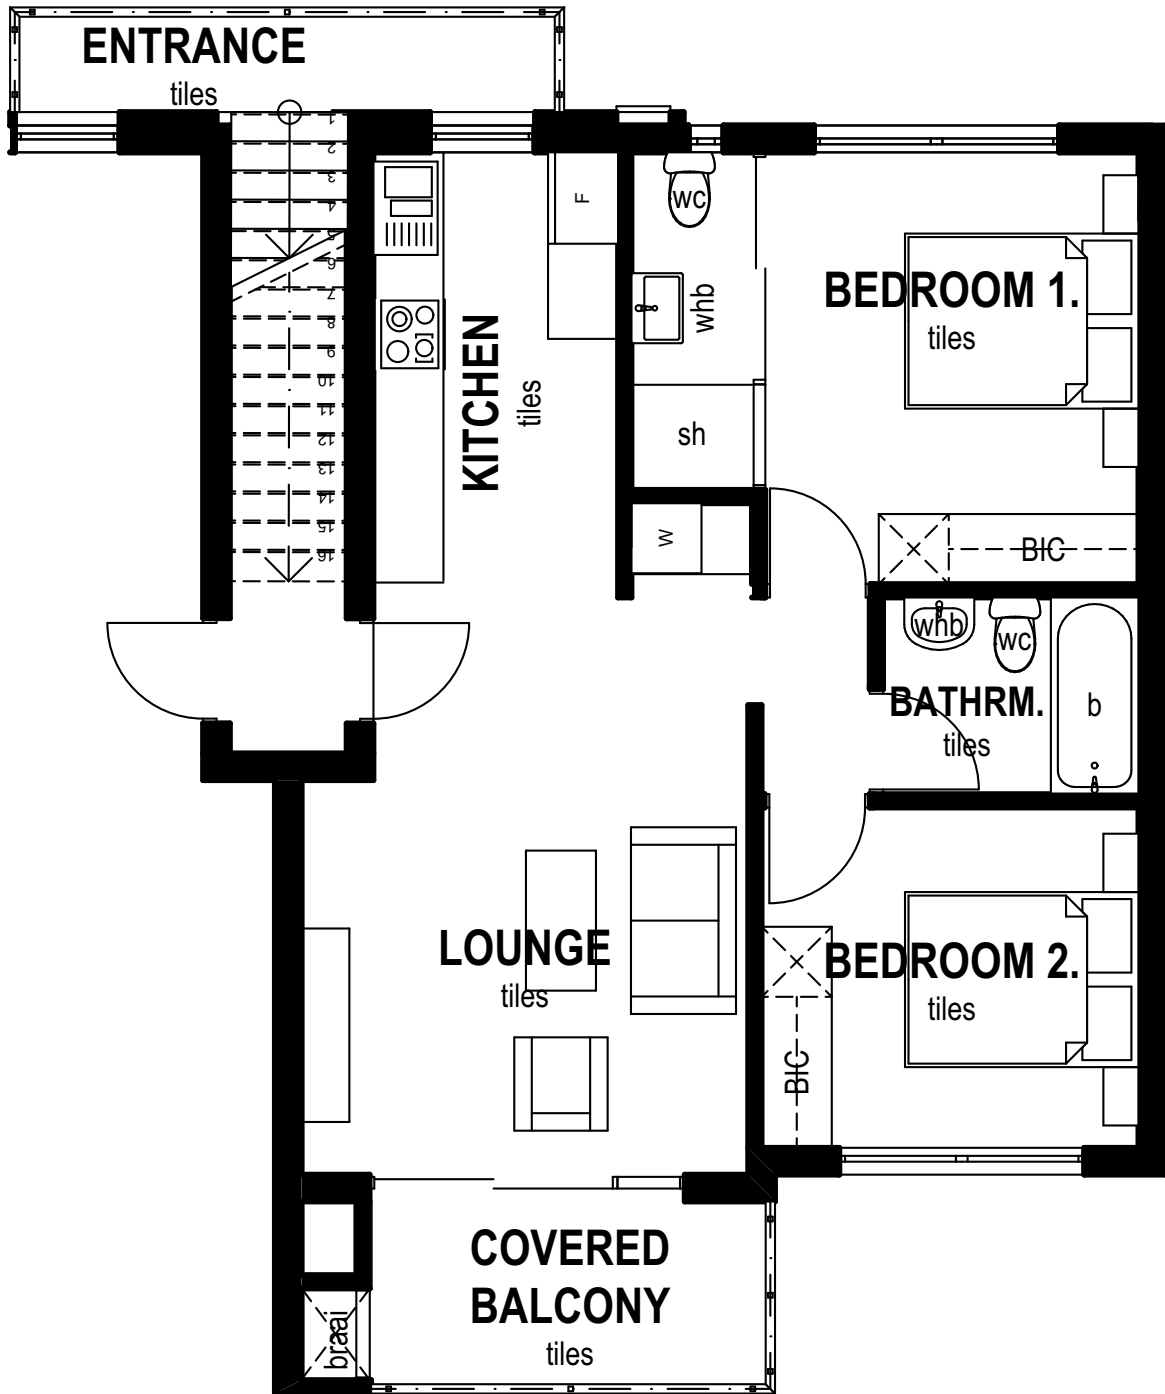

Unit Size:	34.38m ²
Covered Patio:	6.50m ²
TOTAL:	40.88m²
<i>Excl use:</i>	<i>4.44m²</i>

Unit Size:	33.48m ²
Covered Patio:	6.00m ²
TOTAL:	39.48m²
<i>Excl use:</i>	4.26m ²

Unit Size:	33.48m ²
Covered Patio:	6.00m ²
TOTAL:	39.48m²
<i>Excl use:</i>	4.24m ²

Unit Size:	34.38m ²
Covered Patio:	6.50m ²
TOTAL:	40.88m²
<i>Excl use:</i>	4.35m ²

Unit Size:	66.71m ²
Covered Patio:	7.00m ²
TOTAL:	69.54m²
<i>Excl use:</i>	14.95m ²

Unit Size:	66.71m ²
Covered Patio:	7.00m ²
TOTAL:	69.54m²
Excl use:	15.33m ²

Unit Size:	65.05m ²
Covered Balcony:	7.00m ²
TOTAL:	72.05m²

Unit Size:	65.05m ²
Covered Balcony:	7.00m ²
TOTAL:	72.05m²

Unit Size:	65.05m ²
Covered Balcony:	7.00m ²
TOTAL:	72.05m²

Unit Size:	65.05m ²
Covered Balcony:	7.00m ²
TOTAL:	72.05m²

Unit Size:	63.54m ²
Covered Patio:	6.00m ²
TOTAL:	69.54m²
<i>Excl use:</i>	23.59m ²

Unit Size:	63.54m ²
Covered Patio:	6.00m ²
TOTAL:	69.54m²
<i>Excl use:</i>	19.26m ²

Unit Size:	63.54m ²
Covered Patio:	6.00m ²
TOTAL:	69.54m²
<i>Excl use:</i>	16.12m ²