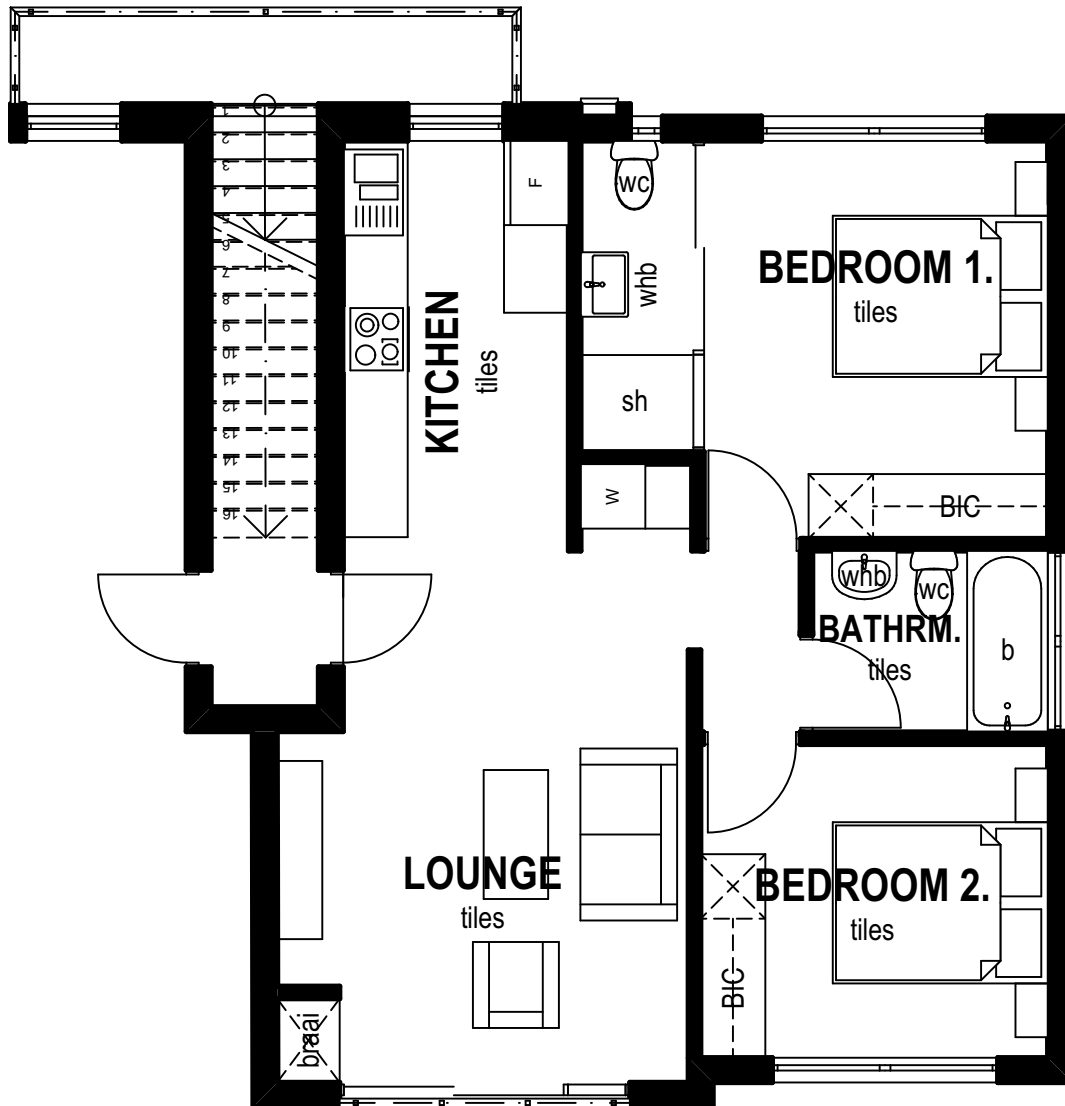

Unit Size: 64.04m²
No Balcony: