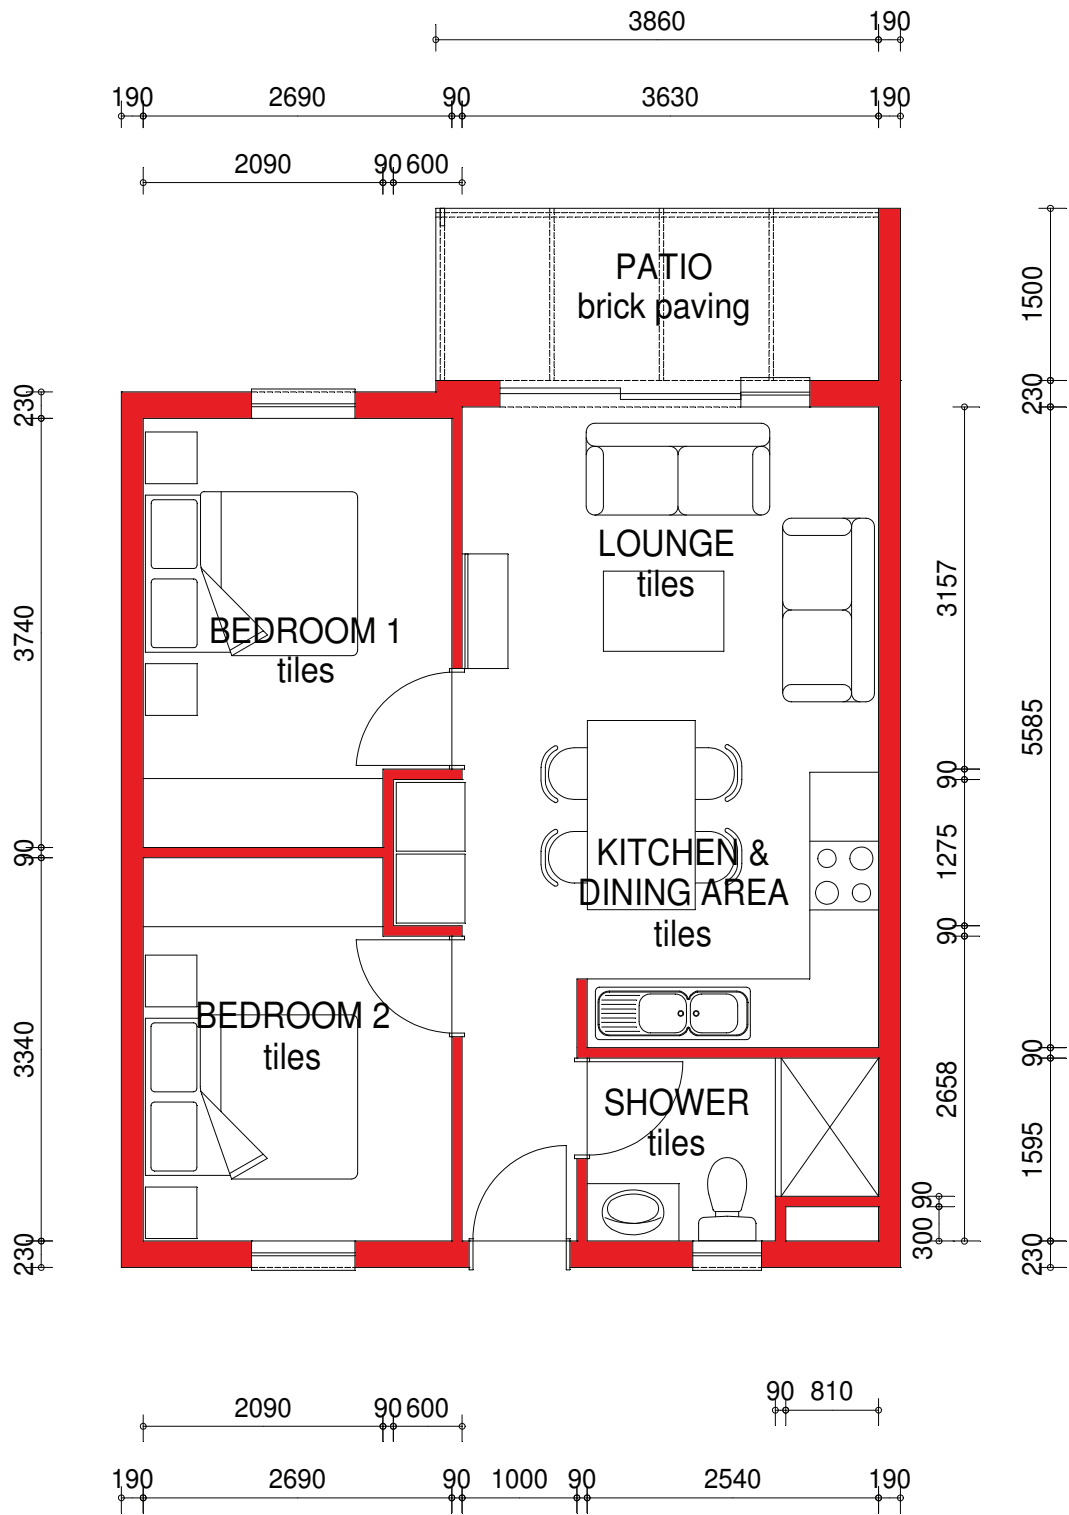

MILESTONE VIEW

Unit Size:	51m ²
Patio	6m ²
TOTAL	57m²

GROUND FLOOR

TYPE A

MILESTONE VIEW

Unit Size: 51m²

FIRST, SECOND & THIRD FLOOR

TYPE B