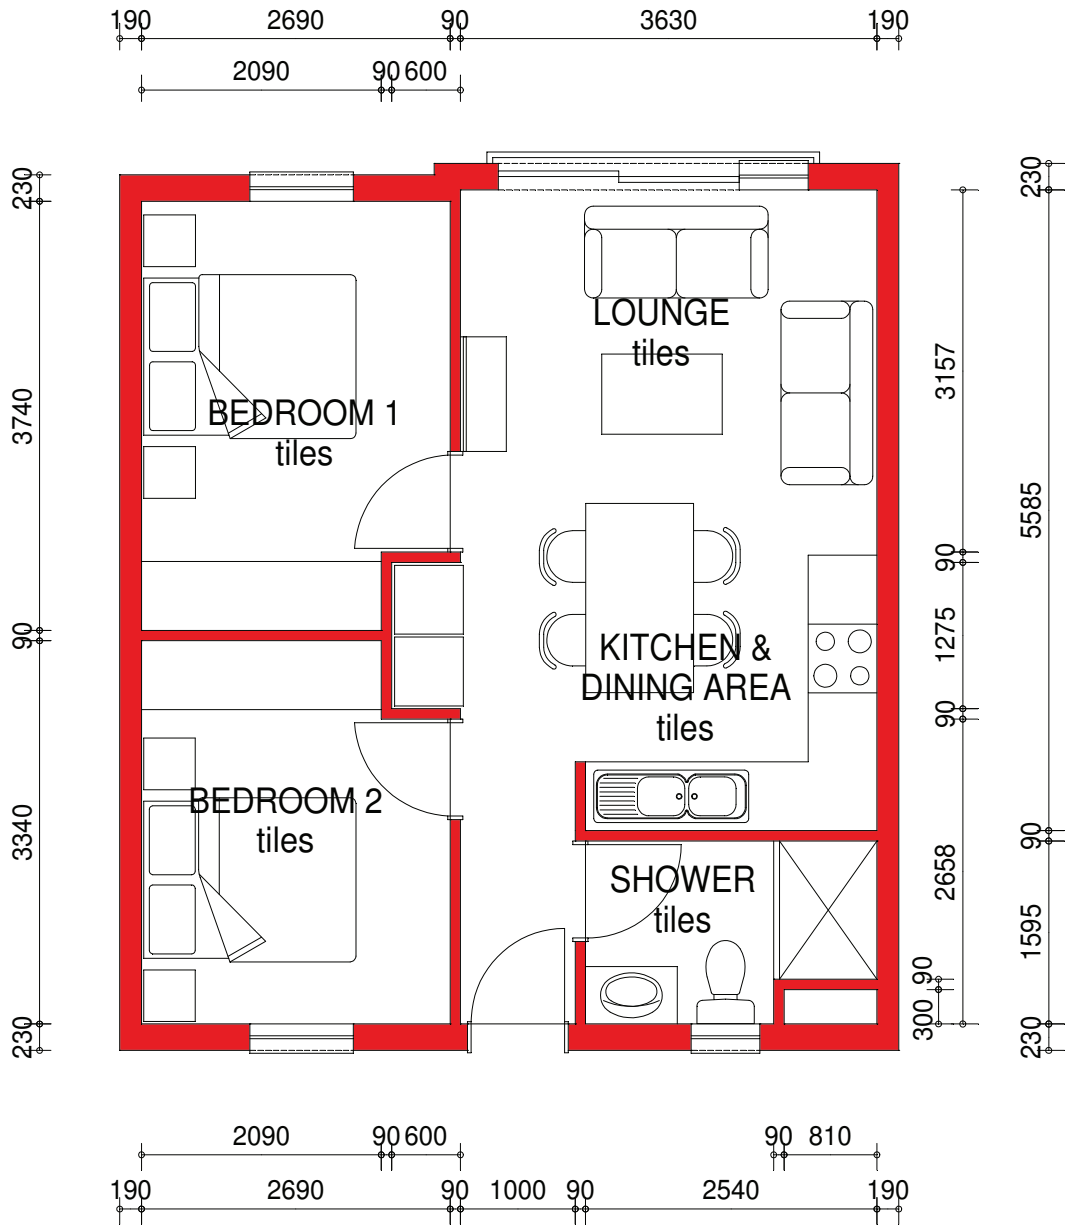

MILESTONE VIEW

Unit Size:	51m ²
Patio	6m ²
TOTAL	57m²

GROUND FLOOR

TYPE A

MILESTONE VIEW

Unit Size: 51m²

FIRST, SECOND & THIRD FLOOR

TYPE B