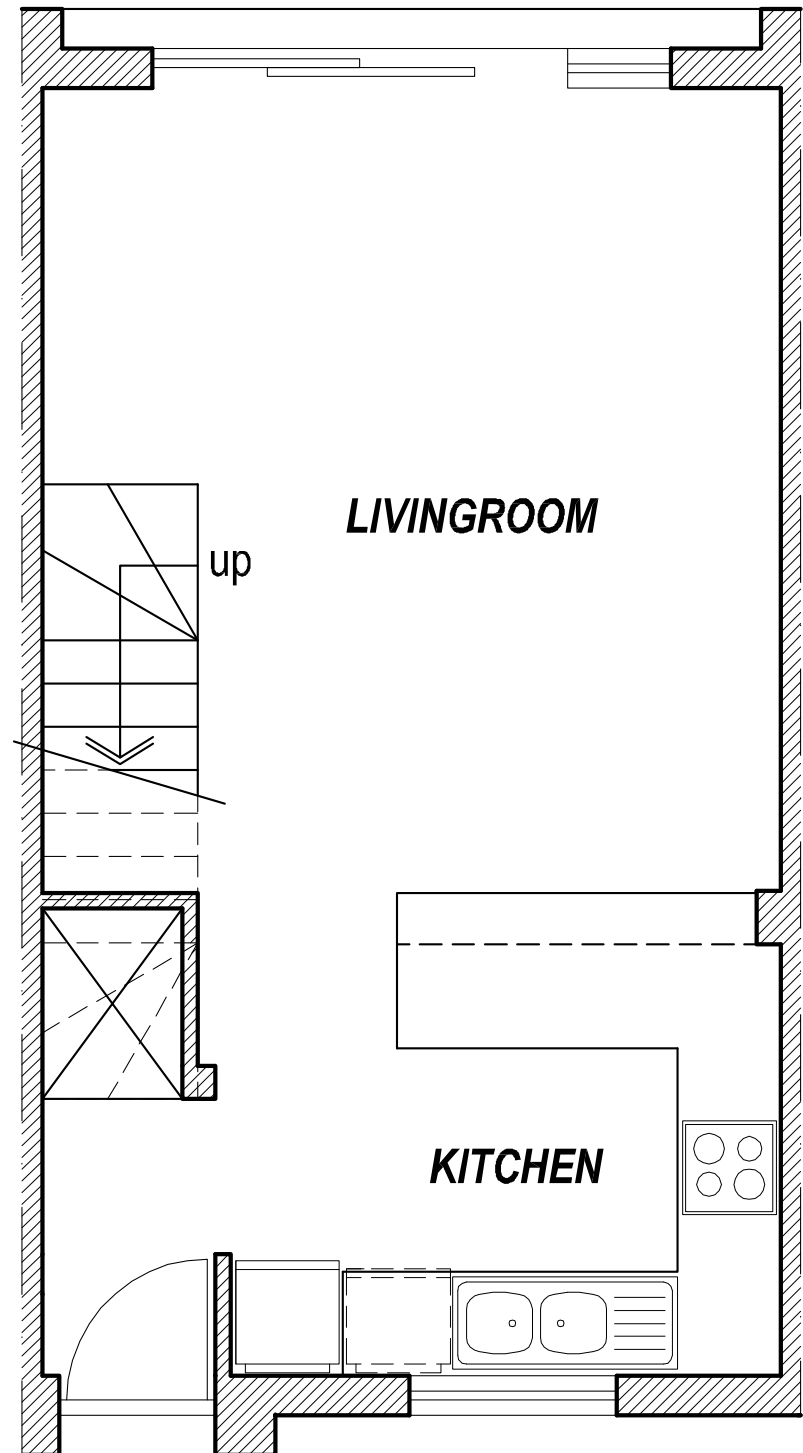

K O G E L B E R G

TYPE F
Ground Floor

TWO BED | 1 BATH

Unit size: 72m²

K O G E L B E R G

TYPE F
Top Floor

TWO BED | 1 BATH

Unit size: 72m²